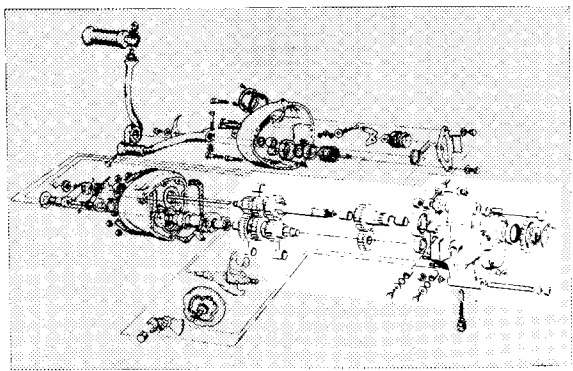

Gearbox: Shell, Gear Cluster, Mounting Bolts, Adjuster and Countershaft Sprockets

Gearbox: Shell, Gear Cluster, Mounting Bolts, Adjuster and Countershaft Sprockets

Plate No.	Part No.	Description	Qty.	Bin No.	Price
1	060808	Gearbox Shell with Bushes and Studs	1	.....	.....
2	040138	Drain Bolt	1	.....	.....
3	000200	Drain Bolt Washer	1	.....	.....
4	040056	Bush, Quadrant and Cam Spindle	2	.....	.....
5	040064	Stud for Inner Case	2	.....	.....
6	000271	Stud for Inner Case	5	.....	.....
7	000577	Dowel	2	.....	.....
8	040098	Sleeve Gear Bearing	1	.....	.....
9	040132	Sleeve Gear Bearing Oil Seal	1	.....	.....
10	040100	Layshaft Bearing	1	.....	.....
11	060384	Mainshaft	1	.....	.....
12	040026	Mainshaft 1st Gear	1	.....	.....
13	040418	Mainshaft 2nd Gear	1	.....	.....
14	040048	Mainshaft 2nd Gear Bush	1	.....	.....
15	040635	Mainshaft 3rd Gear	1	.....	.....
16	061057	Sleeve Gear	1	.....	.....
17	040062	Sleeve Gear Bush	2	.....	.....
18	040025	Layshaft	1	.....	.....
19	040115	Layshaft 1st Gear with Bush	1	.....	.....
20	040046	Layshaft 1st Gear Bush	1	.....	.....
21	040019	Layshaft 2nd Gear	1	.....	.....
22	040634	Layshaft 3rd Gear	1	.....	.....
23	040047	Layshaft 3rd Gear Bush	1	.....	.....
24	061058	Layshaft 4th Gear	1	.....	.....
25	040129	'O' Ring	2	.....	.....
26	040136	Spindle Bolt	2	.....	.....
27	000174	Spindle Bolt Washer	2	.....	.....
28	040480	Countershaft Sprocket (19T)	1	.....	.....
28	060931	Countershaft Sprocket (20T)	Available	.....	.....
28	060721	Countershaft Sprocket (21T)	Available	.....	.....
28	060759	Countershaft Sprocket (22T)	Available	.....	.....
28	063420	Countershaft Sprocket (23T)	Available	.....	.....
28	063421	Countershaft Sprocket (24T)	Available	.....	.....
29	040131	Countershaft Sprocket Spacer	1	.....	.....
30	040070	Countershaft Sprocket Nut	1	.....	.....
31	040076	Countershaft Sprocket Nut Lock Washer	1	.....	.....
32	000450	Countershaft Sprocket Nut Lock Screw	1	.....	.....
33	062653	Gearbox Top Bolt	1	.....	.....
34	030023	Gerbox Top Bolt Spacer	1	.....	.....
35	062656	Gearbox Top Bolt Nut	1	.....	.....
36	060597	Gearbox Pivot Stud	1	.....	.....
37	000008	Gearbox Pivot Stud Washer	2	.....	.....
38	060625	Gearbox Pivot Stud Nut	2	.....	.....
39	062654	Gearbox Adjuster	1	.....	.....
40	062657	Gearbox Adjuster Crosshead	1	.....	.....
41	26076	Gearbox Adjuster Crosshead Washer	1	.....	.....
42	21998	Gearbox Adjuster Crosshead Nut	1	.....	.....
43	28681	Gearbox Adjuster Nut	2	.....	.....