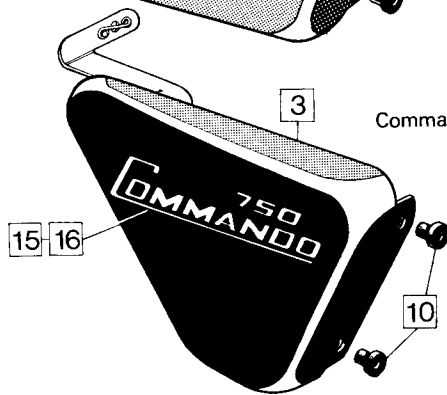

Commando 750 Roadster