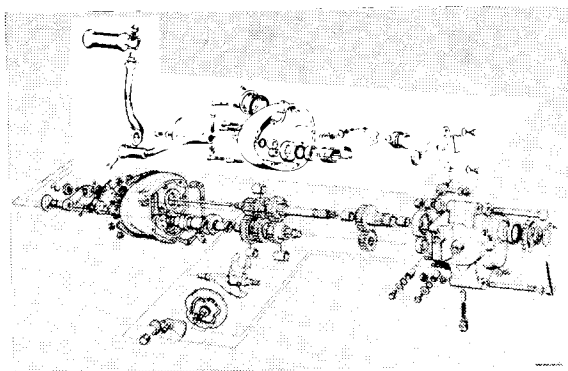

Gearbox: Outer Cover

Gearbox: Outer Cover

7

Plate No.	Part No.	Description	Qty.	Bin No.	Price
1	060740	Gearbox Outer Cover	1	.....	.....
2	040063	Gear Shift Bush Outer	1	.....	.....
3	040472	Kickstart Bush Outer	1	.....	.....
4	000482	Outer Cover Screw	5	.....	.....
5	040005	Kickstart Shaft 'O' Ring	1	.....	.....
6	040475	Kickstart Return Spring	1	.....	.....
7	040052	Gearshift Stop Plate	1	.....	.....
8	041400	Gearshift Stop Plate Bolt	2	.....	.....
9	014117	Gearshift Stop Plate Washer	1	.....	.....
10	040479	Gearshift Return Spring	1	.....	.....
11	061499	Gearshift Lever, chrome (including rubber)	1	.....	.....
12	040105	Gearshift Lever Bolt	1	.....	.....
13	000005	Gearshift Lever Nut	1	.....	.....
14	045062	Gearshift Lever Washer	1	.....	.....
15	040086	Gearshift Lever Rubber	1	.....	.....
16	000577	Dowel, Outer to Inner Cover	2	.....	.....
17	040051	Gearshift Indicator	1	.....	.....
18	040137	Gearshift Indicator Bolt	1	.....	.....
19	000012	Gearshift Indicator Bolt Washer	1	.....	.....
20	041104	Inspection Cover	1	.....	.....
21	040057	Inspection Cover Gasket	1	.....	.....
22	000450	Inspection Cover Screw	2	.....	.....
23	040137	Oil Level Bolt	1	.....	.....
24	000203	Oil Level Bolt Washer	1	.....	.....
25	061464	Kickstart Crank Complete	1	.....	.....
26	061055	Kickstart crank only	1	.....	.....
27	060599	Kickstart Pinch Bolt	1	.....	.....
28	033218	Kickstart Rubber	1	.....	.....
29	060550	Domed Nut	1	.....	.....
30	000010	Plain Washer	1	.....	.....
31	042934	Pin	1	.....	.....
32	040433	Spring Washer	1	.....	.....
33	060715	Clutch Operating Lever	1	.....	.....
34	040059	Clutch Operating Lever Body	1	.....	.....
35	040003	Clutch Operating Lever Body Lockring	1	.....	.....
36	040060	Clutch Operating Roller	1	.....	.....
37	040065	Clutch Operating Roller Sleeve	1	.....	.....
38	000457	Clutch Operating Roller Screw	1	.....	.....
39	011846	Clutch Operating Roller Screw Nut	1	.....	.....
40	040006	'O' Ring Pawl Carrier	1	.....	.....