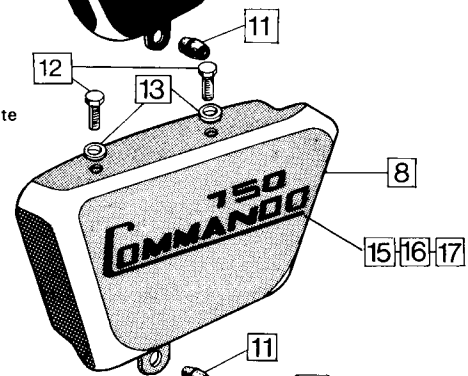

Commando 750 Interstate