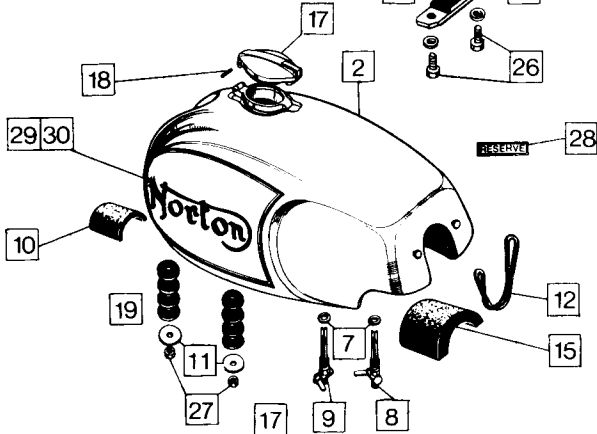

Gas Tanks

Plate No.	Part No.	Description	Qty.	Bin No.	Price
GLASS FIBRE GAS TANKS					
1	062025/8	*Tank, Fastback, British Racing Green	1	.....	.....
1	062025/7	*Tank, Fastback, Solid Signal Red	1	.....	.....
1	062025/4	*Tank, Fastback, Fireflake Royal Blue	1	.....	.....
1	062025/2	*Tank, Fastback, Fireflake Golden Bronze	1	.....	.....
2	062026/4	*Tank, Roadster, Fireflake Royal Blue	1	.....	.....
2	062026/6	*Tank, Roadster, Solid Canary Yellow	1	.....	.....
2	062026/7	*Tank, Roadster, Solid Signal Red	1	.....	.....
2	062026/9	*Tank, Roadster, Black with lining	1	.....	.....
2	062026/10	*Tank, Roadster, Solid Signal Orange	1	.....	.....
2	062026/2	*Tank, Roadster, Fireflake Golden Bronze	1	.....	.....
2	062026/3	*Tank, Roadster, Fireflake Roman Purple	1	.....	.....
3	062371/6	*Tank, Hirider, Solid Canary Yellow	1	.....	.....
3	062371/11	*Tank, Hirider, Solid Tangerine	1	.....	.....
4	063173/9	*Tank, Interstate, Black/Gold lining	1	.....	.....
4	063173/14	*Tank, Intersate, Blue/Silver lining	1	.....	.....
*All the above are less decals					
STEEL GAS TANKS					
2A	062701/4	*Tank, Roadster, Fireflake Royal Blue	1	.....	.....
2A	062701/6	*Tank, Roadster, Solid Canary Yellow	1	.....	.....
2A	062701/7	*Tank, Roadster, Solid Signal Red	1	.....	.....
2A	062701/9	*Tank, Roadster, Black with lining	1	.....	.....
2A	062701/10	*Tank, Roadster, Solid Signal Orange	1	.....	.....
2A	063156/2	*Tank, Roadster, Fireflake Golden Bronze	1	.....	.....
2A	063156/3	*Tank, Roadster, Fireflake Roman Purple	1	.....	.....
4A	063394/9	*Tank, Interstate, Black/Gold lining	1	.....	.....
4A	063394/14	*Tank, Interstate, Blue/Silver lining	1	.....	.....
4A	063394/15	*Tank, Interstate, Red	1	.....	.....
5	061764/1	*Tank, Interpol, White (with recess)	1	.....	.....
6	062224/1	*Tank, Interpol, Black (with top pommels)	1	.....	.....
*All the above are less decals and fittings					
GAS TANK FITTINGS					
7	000183	Tap Washer	2	.....	.....
8	031746	Tap Reserve	1	.....	.....
9	033155	Tap	1	.....	.....
10	026359	Thin Rubber	1	.....	.....
11	014999	Washer	2	.....	.....
12	060498	Ring, Tank Fixing	1	.....	.....
13	013325	Filler Cap - Interpol Models	1	.....	.....
14	060797	Nyloc Nut	2	.....	.....
15	062567	Thick Rubber	1	.....	.....
16	060622	Mounting	2	.....	.....
17	060681	Filler Cap - all except Interpol	1	.....	.....
18	060882	Pin, Filler Cap - all except Interpol	1	.....	.....
19	060648	Front Rubber	8 or 12	.....	.....
20	060359	Rear Bolt	2	.....	.....
21	000011	Washer	2	.....	.....
22	062367	Strap, Hi-Rider Model	1	.....	.....
23	063121	Fixing Strap. Steel Tanks	1	.....	.....
24	063239	Fixing Strap. Interstate	1	.....	.....
25	063204	Thick Rubber	1	.....	.....
26	063215	Stud, Tank Fixing	2	.....	.....
27	063123	Nut, Nyloc	4	.....	.....
DECALS					
28	009195	Decal "Reserve"	1	.....	.....
29	062021	Decal "Norton" Gold/Black Edge	2	.....	.....
30	062022	Decal "Norton" All Black	2	.....	.....
31	063179	Decal "Norton" Silver/Black Edge	2	.....	.....