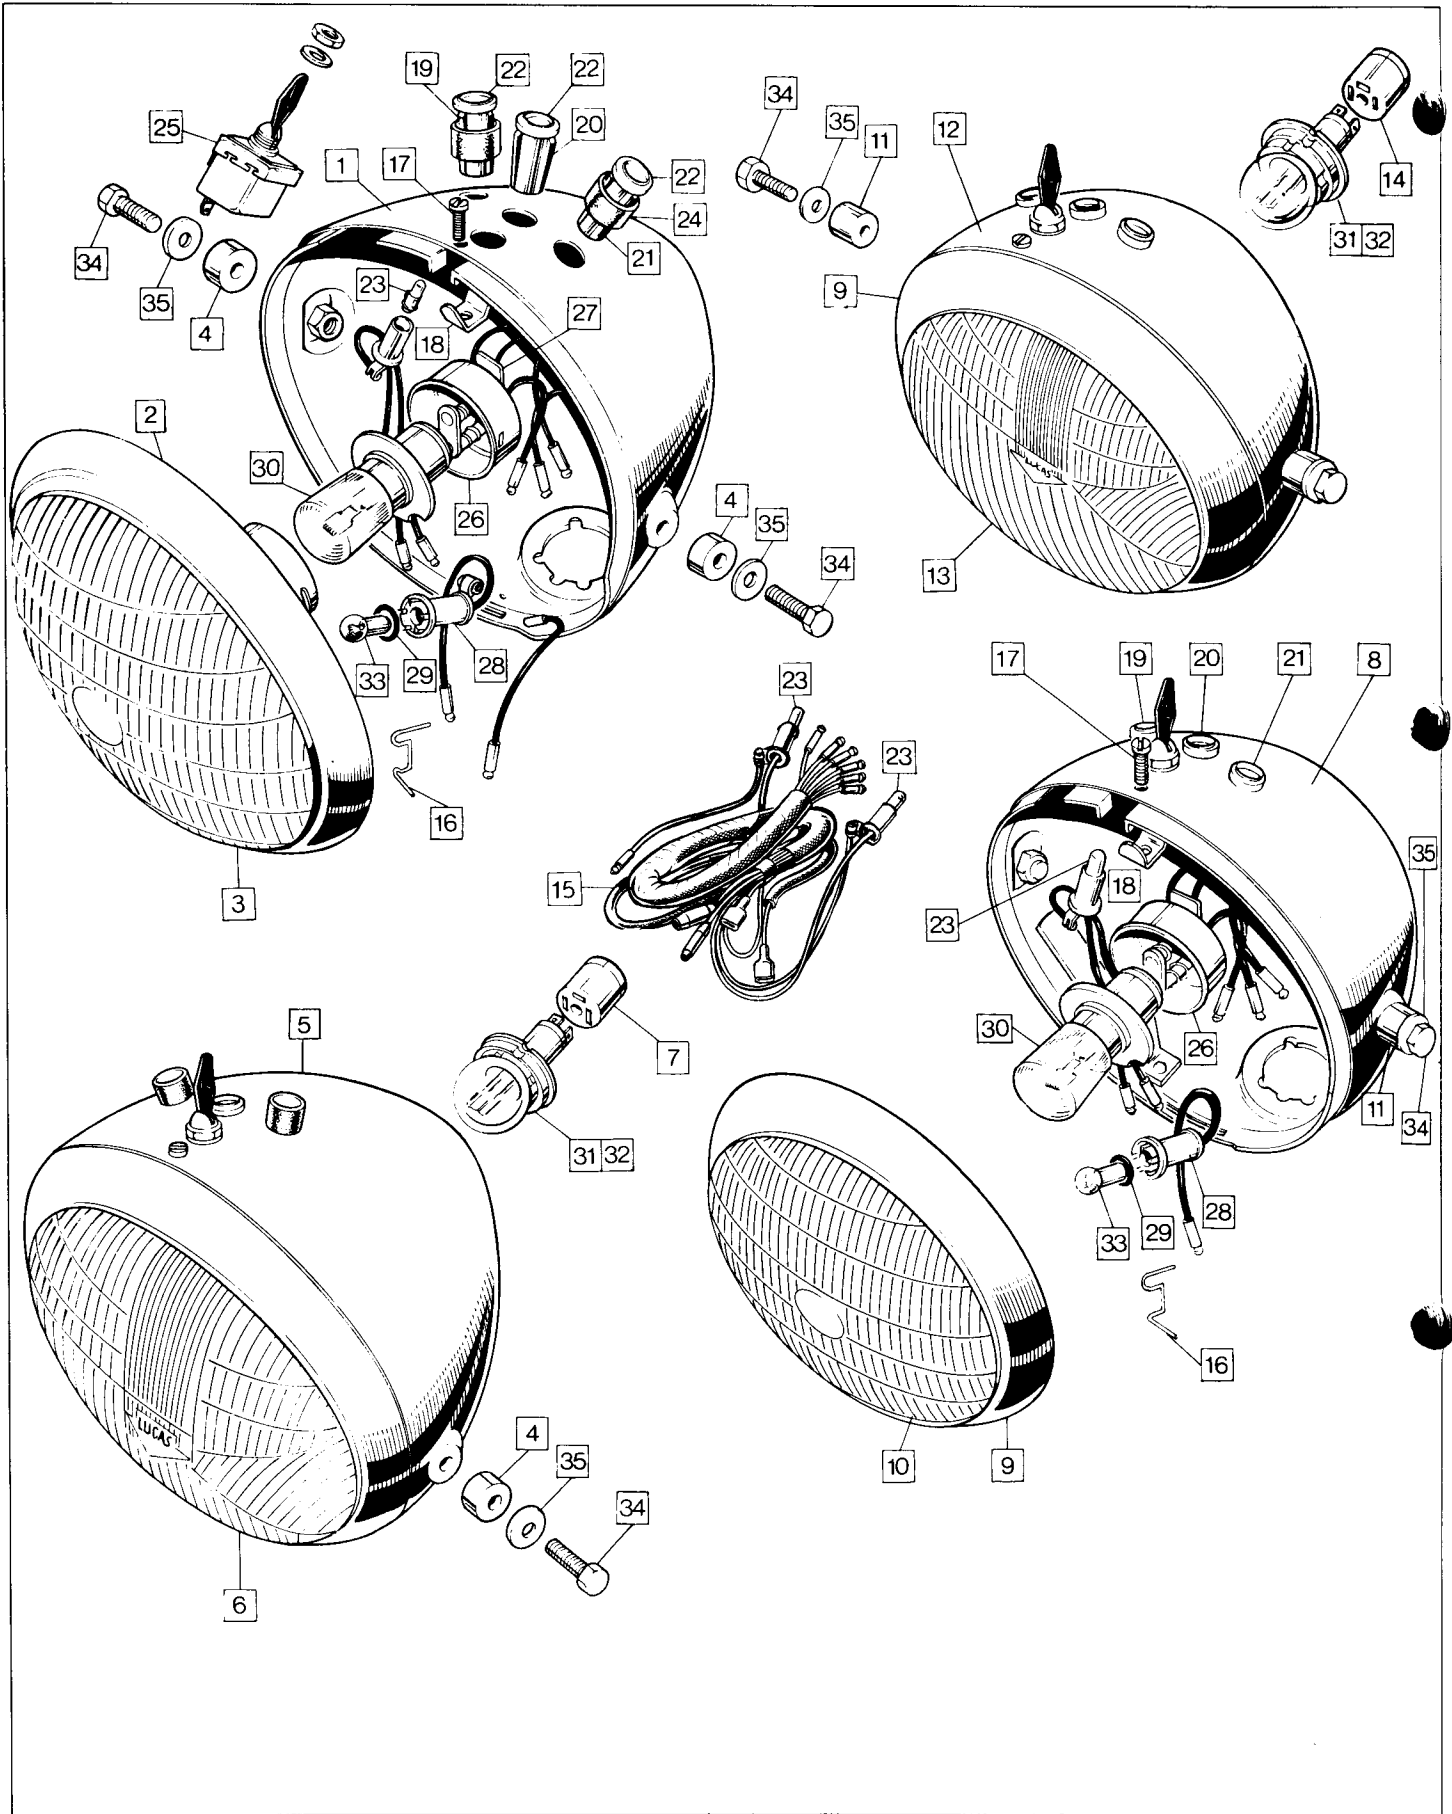

Basic Electrical Components

Basic Electrical Components **25**

Plate No.	Part No.	Description	Qty.	Bin No.	Price
1	062263	Lead H.T.	2
2	45222A	Coil with Bracket (Lucas Type 17M6)	2
3	NV22473	Screw	2
4	000012	Washer	4
5	NV25607	Bolt	2
6	062348	Spark Plug N7Y	2
7	032221	Plug Cap	2
8	062577	Bracket Coil	1
9	57183A	Reflector, Amber	2
10	060648	Rubber	2
11	22401	Washer	2
12	M1002/15E	Nut	2
13	014999	Large Plain Washer	2
14	060865	Bolt	4
15	000012	Washer	4
16	54960723	Wiring Harness	1
17	019490	Grommet	1
18	54419974	Clip	1
19	060693	Bracket, Stop Light Lead	1
20	NM.18285	Grommet	2
21	39784	Switch, Master	1
22	062061	Ignition Switch Cover	1
23	033044	Lock complete with Keys	1
24	062259	Blade	1
25	062666	Plug/Socket	1
26	062722	Screw	2
27	063041	Terminal, Accessory Socket	1
28	063025	Insulating Washer	1
29	063147	Terminal Sleeve	2
30	47225A	Resistor, Ballast	1
31	49072	Rectifier	1
32	000012	Washer	1
33	033057	Nut	1
34	54170009	Capacitor 2MC	1
35	54483155	Spring	1
36	38706A	Warning Light Assimilator	1
37	062055	Spring	1
38	54420128	Capacitor	2
39	54418528	Cover	1
40	54418526	Base Plate	1
41	25607	Screw	1
42	NV22473	Screw	1
43	NM.22061	Nut	2
44	49345	Zener Diode	1
45	015306	Washer	5
46	033057	Nut	1
47	54068152	Horn	1
48	060652	Bolt Horn	2
49	000012	Plain Washer	2
50	033057	Nut	2
51	062240	Nut	2
52	033057	Nut	1