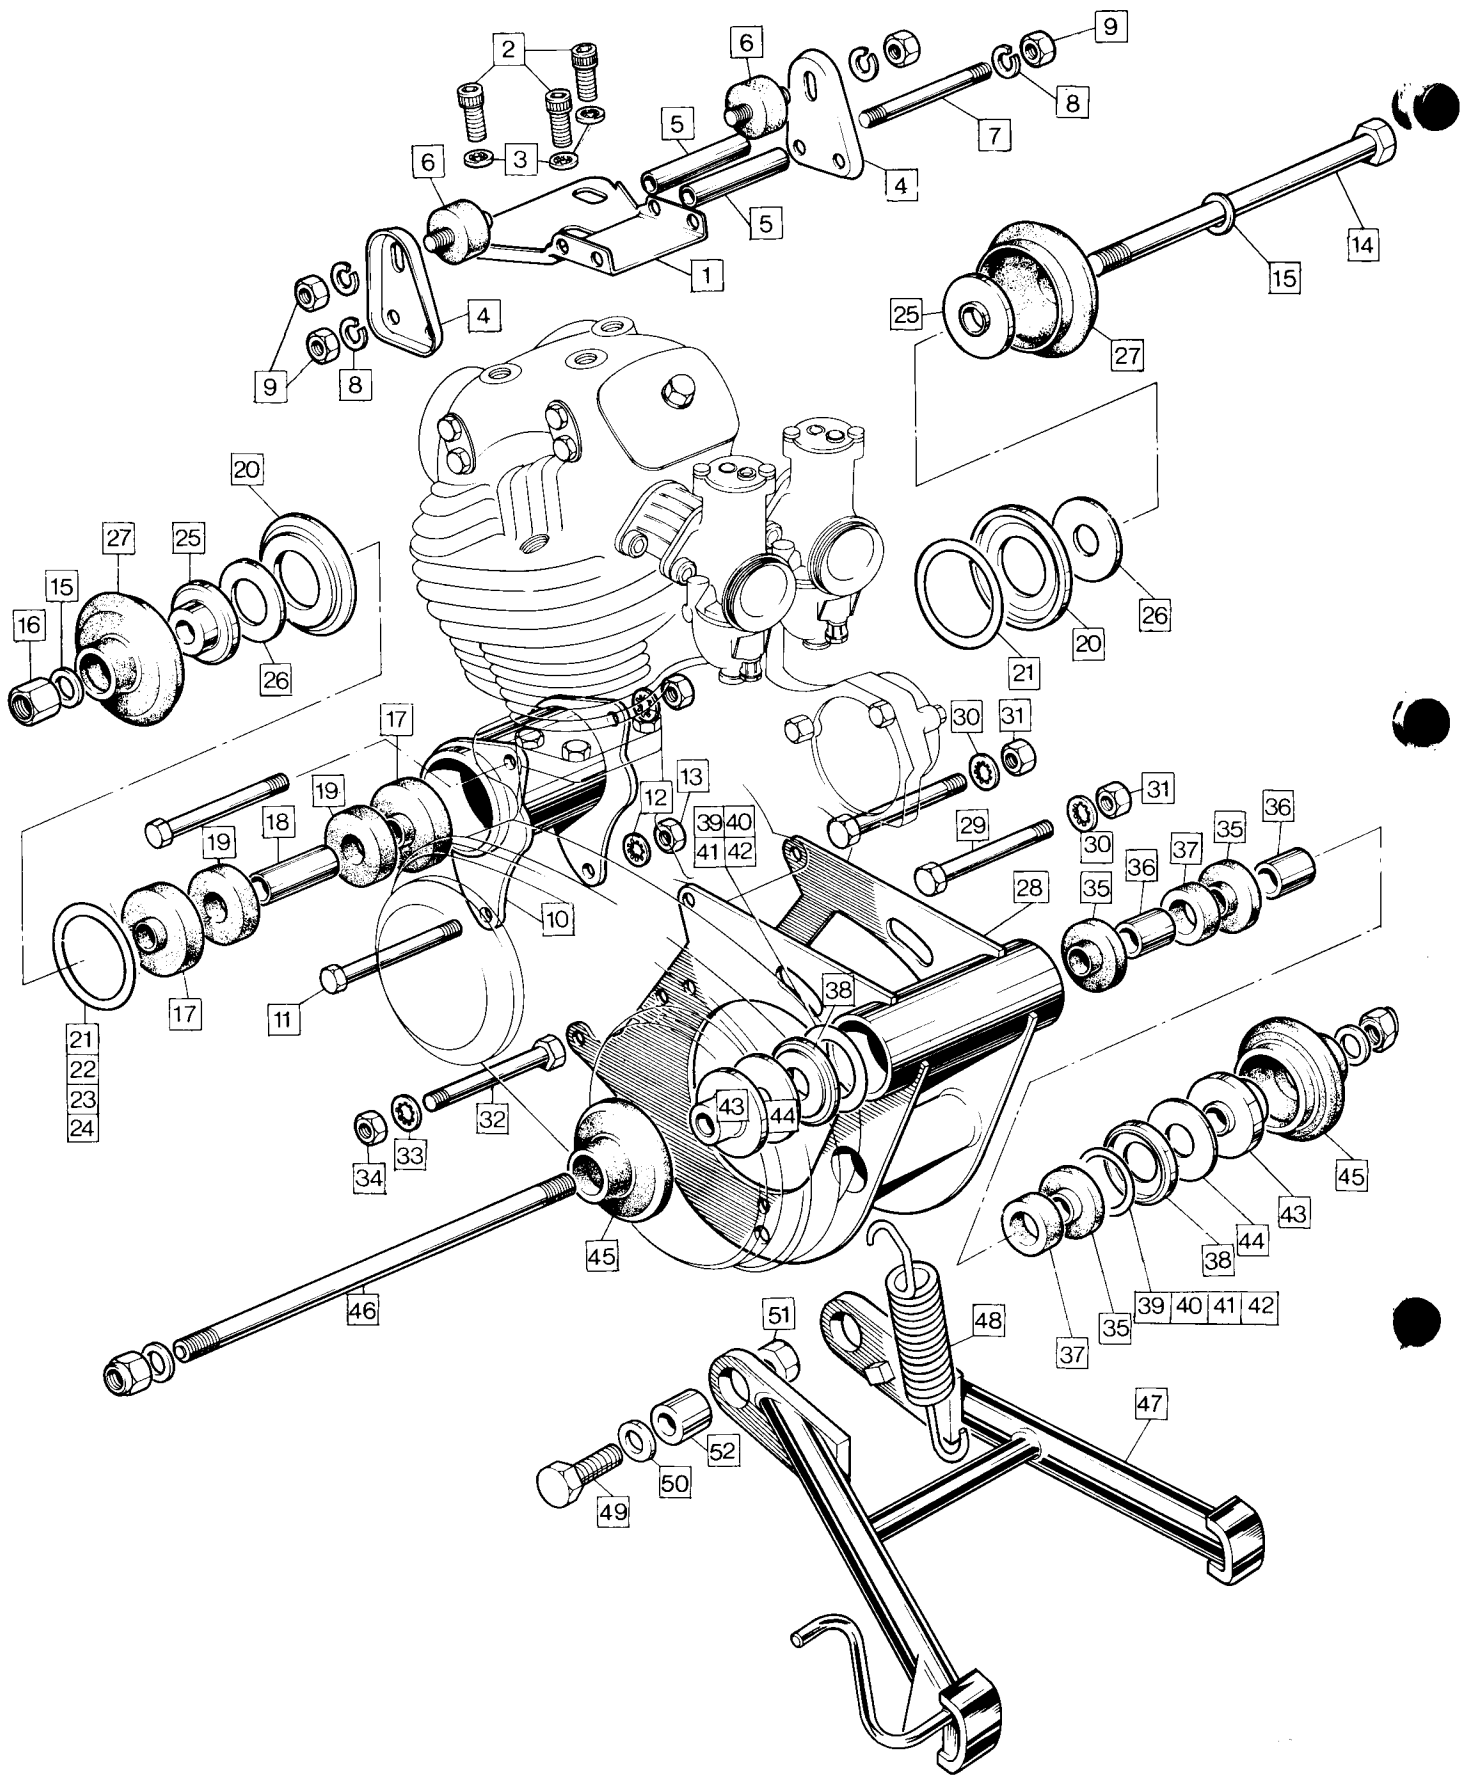

Engine Mountings, Head Steady, Centre Stand

Engine Mountings, Head Steady, Centre Stand

Plate No.	Part No.	Description	Qty.	Bin No.	Price
1	060489	Engine Steady	1	.....	.....
2	NM.19437	Engine Steady to Head Screw	3	.....	.....
3	014117	Engine Steady Screw Washer	3	.....	.....
4	061128	Engine Steady Side Plate	2	.....	.....
5	060490	Engine Steady Spacer	2	.....	.....
6	060622	Engine Steady Rubber Mounting	2	.....	.....
7	060493	Engine Steady Stud	2	.....	.....
8	000192	Engine Steady Stud Washer	6	.....	.....
9	060348	Engine Steady Stud Nut	6	.....	.....
10	061410	Front Engine Mounting	1	.....	.....
11	063213	Front Engine Plate Bolt	2	.....	.....
12	30755	Front Engine Plate Washer	4	.....	.....
13	063245	Engine Front Plate Nut	2	.....	.....
14	060423	Front Engine Plate Bolt to Frame	1	.....	.....
15	000008	Front Engine Plate Bolt Washer	2	.....	.....
16	062443	Front Engine Plate Bolt Nut	1	.....	.....
17	061226	Front Engine Mounting Bush	2	.....	.....
18	061277	Front Engine Mounting Spacer	1	.....	.....
19	061278	Front Engine Mounting Buffer	2	.....	.....
20	060684	Front Engine Mounting Tube Cap	2	.....	.....
21	060686	Front Engine Mounting Shim .005"	AR	.....	.....
22	060687	Front Engine Mounting Shim .010"	AR	.....	.....
23	060688	Front Engine Mounting Shim .020"	AR	.....	.....
24	060689	Front Engine Mounting Shim .030"	AR	.....	.....
25	060422	Front Engine Mounting Collar	2	.....	.....
26	060578	Front Engine Mounting Washer (Polyurethane)	2	.....	.....
27	060773	Front Engine Mounting Gaiter	2	.....	.....
28	063146	Rear Engine Mounting	1	.....	.....
29	063212	Rear Engine Plate Bolt	2	.....	.....
30	30755	Rear Engine Plate Washer	4	.....	.....
31	063245	Rear Engine Plate Nut	2	.....	.....
32	063211	Rear Engine Plate Bolt Bottom	1	.....	.....
33	30859	Rear Engine Plate Washer	2	.....	.....
34	063246	Rear Engine Plate Nut	1	.....	.....
35	061227	Rear Engine Mounting Rubber	3	.....	.....
36	061279	Rear Engine Mounting Spacer	2	.....	.....
37	061280	Rear Engine Mounting Buffer	2	.....	.....
38	060685	Rear Engine Mounting Tube Cap	2	.....	.....
39	060775	Rear Engine Mounting Shim .005"	AR	.....	.....
40	060776	Rear Engine Mounting Shim .010"	AR	.....	.....
41	060777	Rear Engine Mounting Shim .020"	AR	.....	.....
42	060778	Rear Engine Mounting Shim .030"	AR	.....	.....
43	060436	Rear Engine Mounting Collar	2	.....	.....
44	060578	Rear Engine Mounting Washer (Polyurethane)	2	.....	.....
45	060774	Rear Engine Mounting Gaiter	2	.....	.....
46	062442	Rear Engine Mounting Stud	1	.....	.....
47	063051	Centre Stand	1	.....	.....
48	062514	Centre Stand Spring	1	.....	.....
49	060630	Centre Stand Bolt	2	.....	.....
50	000009	Centre Stand Washer	2	.....	.....
51	061702	Centre Stand Nut	2	.....	.....
52	061999	Centre Stand Spacer	2	.....	.....