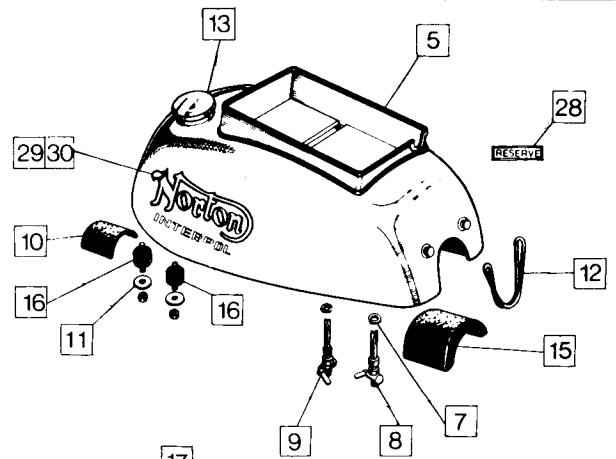

Gas Tanks

Plate No.	Part No.	Description	Qty.	Bin No.	Price
GLASS FIBRE GAS TANKS					
1	062025/8	*Tank, Fastback, British Racing Green	1	.....	.....
1	062025/7	*Tank, Fastback, Solid Signal Red	1	.....	.....
1	062025/4	*Tank, Fastback, Fireflake Royal Blue	1	.....	.....
1	062025/2	*Tank, Fastback, Fireflake Golden Bronze	1	.....	.....
2	062026/4	*Tank, Roadster, Fireflake Royal Blue	1	.....	.....
2	062026/6	*Tank, Roadster, Solid Canary Yellow	1	.....	.....
2	062026/7	*Tank, Roadster, Solid Signal Red	1	.....	.....
2	062026/9	*Tank, Roadster, Black with lining	1	.....	.....
2	062026/10	*Tank, Roadster, Solid Signal Orange	1	.....	.....
2	062026/2	*Tank, Roadster, Fireflake Golden Bronze	1	.....	.....
2	062026/3	*Tank, Roadster, Fireflake Roman Purple	1	.....	.....
3	062371/6	*Tank, Hirider, Solid Canary Yellow	1	.....	.....
3	062371/11	*Tank, Hirider, Solid Tangerine	1	.....	.....
4	063173/9	*Tank, Interstate, Black/Gold lining	1	.....	.....
4	063173/14	*Tank, Intersate, Blue/Silver lining	1	.....	.....
*All the above are less decals					
STEEL GAS TANKS					
2A	062701/4	*Tank, Roadster, Fireflake Royal Blue	1	.....	.....
2A	062701/6	*Tank, Roadster, Solid Canary Yellow	1	.....	.....
2A	062701/7	*Tank, Roadster, Solid Signal Red	1	.....	.....
2A	062701/9	*Tank, Roadster, Black with lining	1	.....	.....
2A	062701/10	*Tank, Roadster, Solid Signal Orange	1	.....	.....
2A	063156/2	*Tank, Roadster, Fireflake Golden Bronze	1	.....	.....
2A	063156/3	*Tank, Roadster, Fireflake Roman Purple	1	.....	.....
4A	063394/9	*Tank, Interstate, Black/Gold lining	1	.....	.....
4A	063394/14	*Tank, Interstate, Blue/Silver lining	1	.....	.....
4A	063394/15	*Tank, Interstate, Red	1	.....	.....
5	061764/1	*Tank, Interpol, White (with recess)	1	.....	.....
6	062224/1	*Tank, Interpol, Black (with top pommels)	1	.....	.....
*All the above are less decals and fittings					
GAS TANK FITTINGS					
7	000183	Tap Washer	2	.....	.....
8	031746	Tap Reserve	1	.....	.....
9	033155	Tap	1	.....	.....
10	026359	Thin Rubber	1	.....	.....
11	014999	Washer	2	.....	.....
12	060498	Ring, Tank Fixing	1	.....	.....
13	013325	Filler Cap - Interpol Models	1	.....	.....
14	060797	Nyloc Nut	2	.....	.....
15	062567	Thick Rubber	1	.....	.....
16	060622	Mounting	2	.....	.....
17	060681	Filler Cap - all except Interpol	1	.....	.....
18	060882	Pin, Filler Cap - all except Interpol	1	.....	.....
19	060648	Front Rubber	8 or 12	.....	.....
20	060359	Rear Bolt	2	.....	.....
21	000011	Washer	2	.....	.....
22	062367	Strap, Hi-Rider Model	1	.....	.....
23	063121	Fixing Strap. Steel Tanks	1	.....	.....
24	063239	Fixing Strap. Interstate	1	.....	.....
25	063204	Thick Rubber	1	.....	.....
26	063215	Stud, Tank Fixing	2	.....	.....
27	063123	Nut, Nyloc	4	.....	.....
DECALS					
28	009195	Decal "Reserve"	1	.....	.....
29	062021	Decal "Norton" Gold/Black Edge	2	.....	.....
30	062022	Decal "Norton" All Black	2	.....	.....
31	063179	Decal "Norton" Silver/Black Edge	2	.....	.....