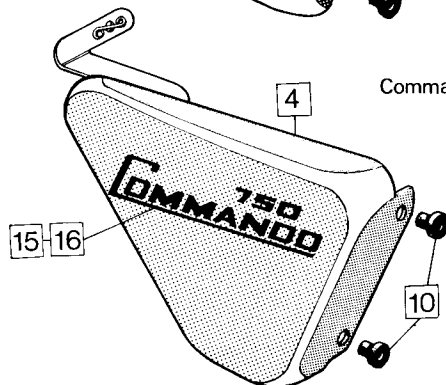

Commando 750 Interpol

Commando 750 Fastback

Commando 750 Roadster

Commando 750 Interstate

Commando 750 Hi.rider

Side Covers, Accessory Covers

Side Covers, Accessory Covers

Plate No.	Part No.	Description	Qty.	Bin No.	Price
L.H. ACCESSORY COVER—GLASS FIBRE—LESS DECAL					
1	062227/9	Accessory Cover Interpol—Black	1
2	061785/9	Accessory Cover Fastback—Black	1
3	061687/4	Accessory Cover Roadster—Fireflake Royal Blue	1
3	061787/6	Accessory Cover Roadster—Solid Canary Yellow	1
3	061687/7	Accessory Cover Roadster—Solid Signal Red	1
3	061687/9	Accessory Cover Roadster—Black	1
3	061687/10	Accessory Cover Roadster—Solid Signal Orange	1
3	061687/2	Accessory Cover Roadster—Fireflake Golden Bronze	1
3	061687/3	Accessory Cover Roadster—Fireflake Roman Purple	1
4	061687/11	Accessory Cover Hi Rider—Tangerine	1
5	063176/9	Accessory Cover Interstate—Black	1
5	063176/14	Accessory Cover Interstate—Blue	1
L.H. ACCESSORY COVER—STEEL—LESS DECAL					
3	063503/4	Accessory Cover Roadster—Fireflake Royal Blue	1
3	063503/6	Accessory Cover Roadster—Solid Canary Yellow	1
3	063503/7	Accessory Cover Roadster—Solid Signal Red	1
3	063503/9	Accessory Cover Roadster—Black	1
3	063503/10	Accessory Cover Roadster—Solid Signal Orange	1
3	063503/2	Accessory Cover Roadster—Fireflake Golden Bronze	1
3	063503/3	Accessory Cover Roadster—Fireflake Roman Purple	1
5	063505/9	Accessory Cover Interstate—Black	1
5	063505/14	Accessory Cover Interstate—Blue	1
5	063505/15	Accessory Cover Interstate—Red	1
R.H. SIDE COVER—GLASS FIBRE—LESS DECAL					
6	061675/9	Side Cover Interpol—Fastback—Black	1
7	061693/2	Side Cover Roadster—Fireflake Golden Bronze	1
7	061693/3	Side Cover Roadster—Fireflake Roman Purple	1
7	061693/4	Side Cover Roadster—Fireflake Royal Blue	1
7	061693/6	Side Cover Roadster/Hi Rider—Solid Canary Yellow	1
7	061693/7	Side Cover Roadster—Solid Signal Red	1
7	061693/9	Side Cover Roadster—Black	1
7	061693/10	Side Cover Roadster—Solid Signal Orange	1
8	063177/9	Side Cover Interstate—Black	1
8	063177/14	Side Cover Interstate—Blue	1
9	061693/11	Side Cover Hi Rider—Tangerine	1
R.H. SIDE COVER—STEEL—LESS DECAL					
7	063504/2	Side Cover Roadster—Fireflake Golden Bronze	1
7	063504/3	Side Cover Roadster—Fireflake Roman Purple	1
7	063504/4	Side Cover Roadster—Fireflake Royal Blue	1
7	063504/6	Side Cover Roadster—Solid Canary Yellow	1
7	063504/7	Side Cover Roadster—Solid Signal Red	1
7	063504/9	Side Cover Roadster—Black	1
7	063504/10	Side Cover Roadster—Solid Signal Orange	1
8	063506/9	Side Cover Interstate—Black	1
8	063506/14	Side Cover Interstate—Blue	1
8	063506/15	Side Cover Interstate—Red	1
COVER FITTINGS					
10	061206	Grommet	2
11	061686	Grommet	1
12	060327	Bolt	2
13	000012	Washer	2
14	0700117	Long Bolt (Roadster/Hi Rider)	1
DECALS (TRANSFERS) ALL MODELS					
15	062019	Decal 750 Commando (Gold/Black Edging)	AR
16	062020	Decal 750 Commando (All Black)	AR
17	063184	Decal 750 Commando (Silver/Black Edging)	AR