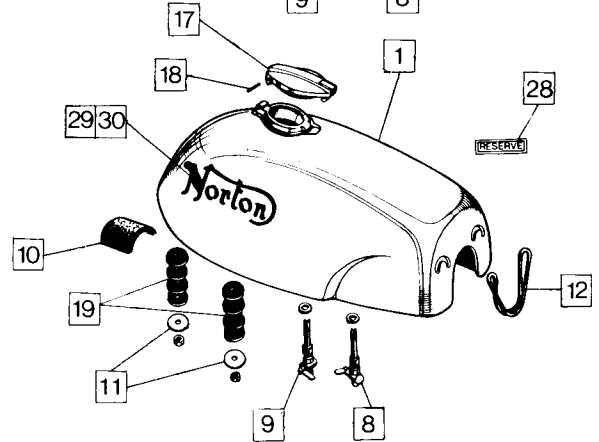

Gas Tanks

Plate No.	Part No.	Description	Qty.	Bin No.	Price
GLASS FIBRE GAS TANKS					
1	062025/8	*Tank, Fastback, British Racing Green	1	.....	.....
1	062025/7	*Tank, Fastback, Solid Signal Red	1	.....	.....
1	062025/4	*Tank, Fastback, Fireflake Royal Blue	1	.....	.....
1	062025/2	*Tank, Fastback, Fireflake Golden Bronze	1	.....	.....
2	062026/4	*Tank, Roadster, Fireflake Royal Blue	1	.....	.....
2	062026/6	*Tank, Roadster, Solid Canary Yellow	1	.....	.....
2	062026/7	*Tank, Roadster, Solid Signal Red	1	.....	.....
2	062026/9	*Tank, Roadster, Black with lining	1	.....	.....
2	062026/10	*Tank, Roadster, Solid Signal Orange	1	.....	.....
2	062026/2	*Tank, Roadster, Fireflake Golden Bronze	1	.....	.....
2	062026/3	*Tank, Roadster, Fireflake Roman Purple	1	.....	.....
3	062371/6	*Tank, Hirider, Solid Canary Yellow	1	.....	.....
3	062371/11	*Tank, Hirider, Solid Tangerine	1	.....	.....
4	063173/9	*Tank, Interstate, Black/Gold lining	1	.....	.....
4	063173/14	*Tank, Intersate, Blue/Silver lining	1	.....	.....
*All the above are less decals					
STEEL GAS TANKS					
2A	062701/4	*Tank, Roadster, Fireflake Royal Blue	1	.....	.....
2A	062701/6	*Tank, Roadster, Solid Canary Yellow	1	.....	.....
2A	062701/7	*Tank, Roadster, Solid Signal Red	1	.....	.....
2A	062701/9	*Tank, Roadster, Black with lining	1	.....	.....
2A	062701/10	*Tank, Roadster, Solid Signal Orange	1	.....	.....
2A	063156/2	*Tank, Roadster, Fireflake Golden Bronze	1	.....	.....
2A	063156/3	*Tank, Roadster, Fireflake Roman Purple	1	.....	.....
4A	063394/9	*Tank, Interstate, Black/Gold lining	1	.....	.....
4A	063394/14	*Tank, Interstate, Blue/Silver lining	1	.....	.....
4A	063394/15	*Tank, Interstate, Red	1	.....	.....
5	061764/1	*Tank, Interpol, White (with recess)	1	.....	.....
6	062224/1	*Tank, Interpol, Black (with top pommels)	1	.....	.....
*All the above are less decals and fittings					
GAS TANK FITTINGS					
7	000183	Tap Washer	2	.....	.....
8	031746	Tap Reserve	1	.....	.....
9	033155	Tap	1	.....	.....
10	026359	Thin Rubber	1	.....	.....
11	014999	Washer	2	.....	.....
12	060498	Ring, Tank Fixing	1	.....	.....
13	013325	Filler Cap - Interpol Models	1	.....	.....
14	060797	Nyloc Nut	2	.....	.....
15	062567	Thick Rubber	1	.....	.....
16	060622	Mounting	2	.....	.....
17	060681	Filler Cap - all except Interpol	1	.....	.....
18	060882	Pin, Filler Cap - all except Interpol	1	.....	.....
19	060648	Front Rubber	8 or 12	.....	.....
20	060359	Rear Bolt	2	.....	.....
21	000011	Washer	2	.....	.....
22	062367	Strap, Hi-Rider Model	1	.....	.....
23	063121	Fixing Strap. Steel Tanks	1	.....	.....
24	063239	Fixing Strap. Interstate	1	.....	.....
25	063204	Thick Rubber	1	.....	.....
26	063215	Stud, Tank Fixing	2	.....	.....
27	063123	Nut, Nyloc	4	.....	.....
DECALS					
28	009195	Decal "Reserve"	1	.....	.....
29	062021	Decal "Norton" Gold/Black Edge	2	.....	.....
30	062022	Decal "Norton" All Black	2	.....	.....
31	063179	Decal "Norton" Silver/Black Edge	2	.....	.....