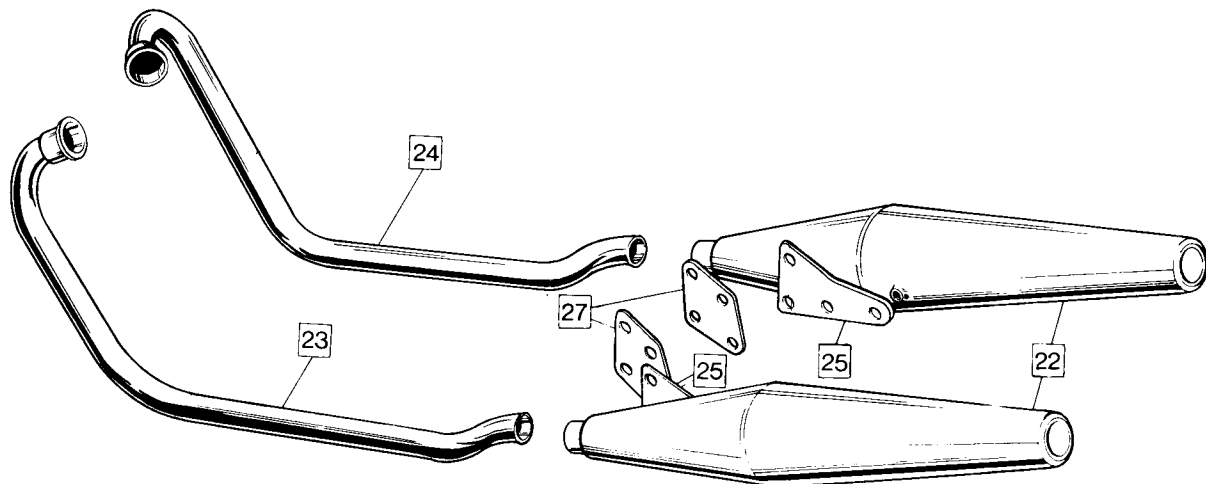

Exhausts, Mufflers, Mute, Passenger Footpegs

Exhausts, Mufflers, Mute, Passenger Footpegs

20

Plate No.	Part No.	Description	Qty.	Bin No.	Price
		EXHAUST SYSTEM – FASTBACK L.R. ROADSTER, HI-RIDER			
1	063375	Exhaust Pipe L.H.	1	.....	.....
2	063376	Exhaust Pipe R.H.	1	.....	.....
3	061720	Stay, Muffler	2	.....	.....
		EXHAUST SYSTEM COMMON PARTS			
4	0700106	Bolt U.N.	2	.....	.....
5	060029	Nut	4	.....	.....
6	060618	Bolt	2	.....	.....
7	061722	Footpeg Support Gusset	2	.....	.....
8	061978	Muffler	2	.....	.....
9	061328	Clip	2	.....	.....
10	062464	*Exhaust Lockring	2	.....	.....
11	063253	Washer (Corrugated)	2	.....	.....
12	062412	Tab Washer	2	.....	.....
13	NM18202	Washer	2	.....	.....
14	060348	Nut	6	.....	.....
15	000011	Washer	8	.....	.....
16	061721	Muffler Bracket	2	.....	.....
17	060622	Mounting Rubber	4	.....	.....
18	060863	Bolt	4	.....	.....
19	000010	Washer	10	.....	.....
20	060471	Mounting Plate Spacer	2	.....	.....
21	060779	Stud	4 (Not Interpol)	.....	.....
		EXHAUST SYSTEM – INTERPOL AND INTERSTATE			
		All parts as for Fastback except for items below			
22	063130	Muffler	2	.....	.....
23	063299	Exhaust Pipe L.H.	1	.....	.....
24	063240	Exhaust Pipe R.H.	1	.....	.....
25	063132	Muffler Bracket	2	.....	.....
26	22688/3	Muffler Bolt	4	.....	.....
27	063131	Muffler Bracket	2	.....	.....
		PASSENGER FOOTPEGS			
28	062006	Passenger Footpeg complete	2	.....	.....
29	0700267	Nut	1	.....	.....
30	042569	Rubber	1	.....	.....
31	060487	Lug	1	.....	.....
32	060616	Footpeg	1	.....	.....
33	061798	Bolt	1	.....	.....
		EXHAUST SYSTEM – MUTE			
34	061984	Muffler Mute	2	.....	.....
35	061987	Screw	2	.....	.....