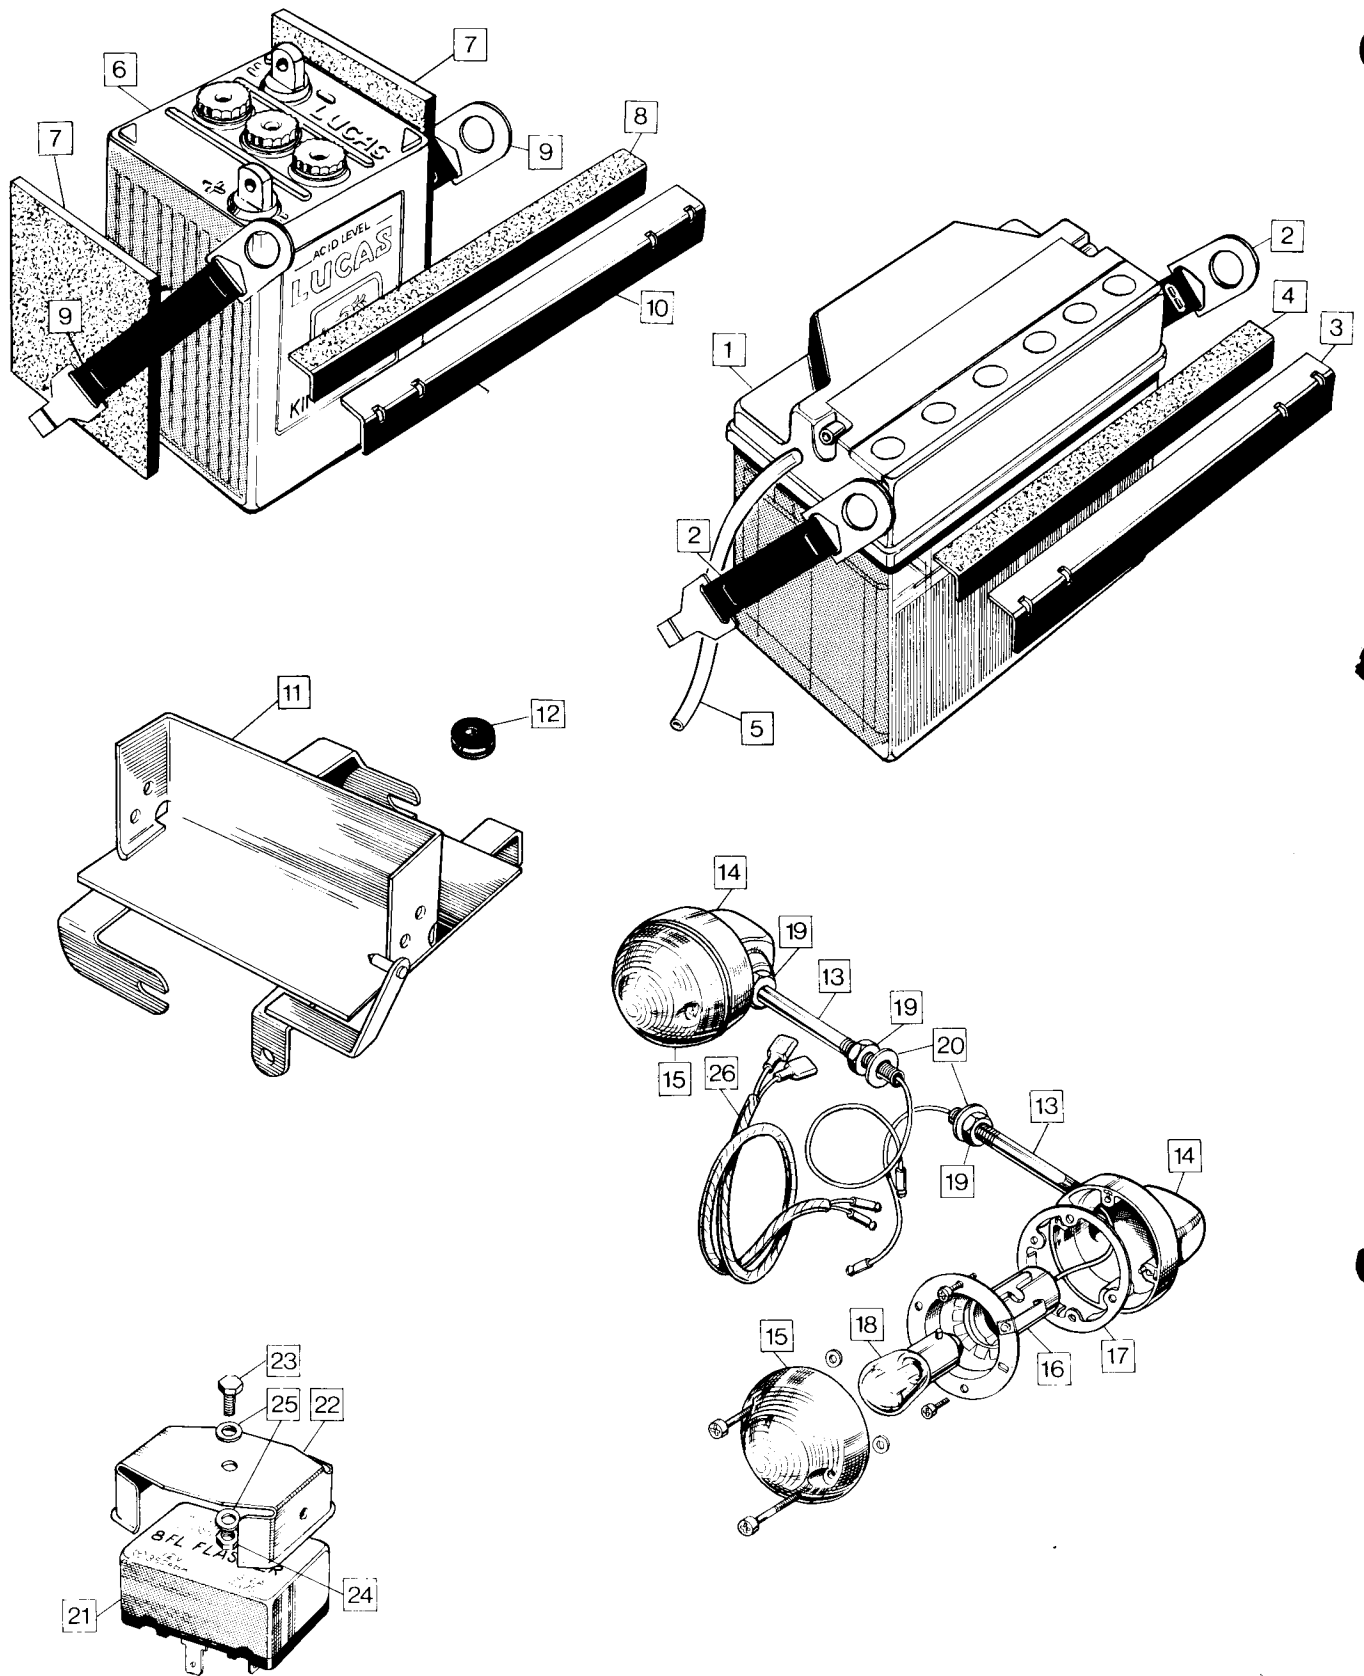

Batteries, Battery Tray, Direction Indicators

Batteries, Battery Tray, Direction Indicators **27**

Plate No.	Part No.	Description	Qty.	Bin No.	Price
BATTERY – ALL MODELS EXCEPT INTERPOL					
1	54027029	Battery PUZ5A	1	.....	.....
2	061662	Strap	2	.....	.....
3	061667	Crossbar	1	.....	.....
4	061659	Rubber	1	.....	.....
5	063227	Breather Tube	1	.....	.....
BATTERY – INTERPOL					
6	54027410	Battery SCZ7E	2	.....	.....
7	061655	Rubber	2	.....	.....
8	061660	Rubber	1	.....	.....
9	061661	Strap	2	.....	.....
10	061668	Crossbar	1	.....	.....
BATTERY TRAY – ALL MODELS					
11	062557	Tray Battery	1	.....	.....
12	060811	Grommet	1	.....	.....
DIRECTION INDICATORS					
13	062059	Indicator Lamp Mounting	4	.....	.....
14	062060	Lamp	4	.....	.....
15	54581638	Lens	4	.....	.....
16	54580322	Bulbholder Assembly	4	.....	.....
17	573832	Interior Assembly	4	.....	.....
18	382	Bulb	4	.....	.....
19	20948	Nut	2	.....	.....
20	26494	Washer	2	.....	.....
21	062045	Flasher Unit	1	.....	.....
22	062046	Mounting Bracket	1	.....	.....
23	060915	Bolt	1	.....	.....
24	060678	Nut	1	.....	.....
25	000039	Washer	2	.....	.....
26	062574	Link Lead (Front Flashers)	1	.....	.....