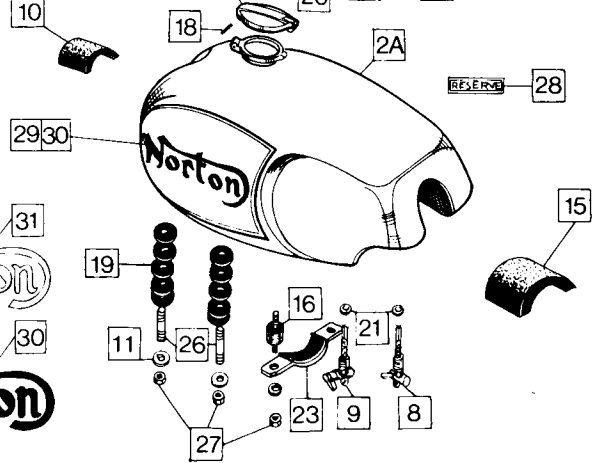

Gas Tanks

Plate No.	Part No.	Description	Qty.	Bin No.	Price
GLASS FIBRE GAS TANKS					
1	062025/8	*Tank, Fastback, British Racing Green	1	.....	.....
1	062025/7	*Tank, Fastback, Solid Signal Red	1	.....	.....
1	062025/4	*Tank, Fastback, Fireflake Royal Blue	1	.....	.....
1	062025/2	*Tank, Fastback, Fireflake Golden Bronze	1	.....	.....
2	062026/4	*Tank, Roadster, Fireflake Royal Blue	1	.....	.....
2	062026/6	*Tank, Roadster, Solid Canary Yellow	1	.....	.....
2	062026/7	*Tank, Roadster, Solid Signal Red	1	.....	.....
2	062026/9	*Tank, Roadster, Black with lining	1	.....	.....
2	062026/10	*Tank, Roadster, Solid Signal Orange	1	.....	.....
2	062026/2	*Tank, Roadster, Fireflake Golden Bronze	1	.....	.....
2	062026/3	*Tank, Roadster, Fireflake Roman Purple	1	.....	.....
3	062371/6	*Tank, Hirider, Solid Canary Yellow	1	.....	.....
3	062371/11	*Tank, Hirider, Solid Tangerine	1	.....	.....
4	063173/9	*Tank, Interstate, Black/Gold lining	1	.....	.....
4	063173/14	*Tank, Intersate, Blue/Silver lining	1	.....	.....
*All the above are less decals					
STEEL GAS TANKS					
2A	062701/4	*Tank, Roadster, Fireflake Royal Blue	1	.....	.....
2A	062701/6	*Tank, Roadster, Solid Canary Yellow	1	.....	.....
2A	062701/7	*Tank, Roadster, Solid Signal Red	1	.....	.....
2A	062701/9	*Tank, Roadster, Black with lining	1	.....	.....
2A	062701/10	*Tank, Roadster, Solid Signal Orange	1	.....	.....
2A	063156/2	*Tank, Roadster, Fireflake Golden Bronze	1	.....	.....
2A	063156/3	*Tank, Roadster, Fireflake Roman Purple	1	.....	.....
4A	063394/9	*Tank, Interstate, Black/Gold lining	1	.....	.....
4A	063394/14	*Tank, Interstate, Blue/Silver lining	1	.....	.....
4A	063394/15	*Tank, Interstate, Red	1	.....	.....
5	061764/1	*Tank, Interpol, White (with recess)	1	.....	.....
6	062224/1	*Tank, Interpol, Black (with top pommels)	1	.....	.....
*All the above are less decals and fittings					
GAS TANK FITTINGS					
7	000183	Tap Washer	2	.....	.....
8	031746	Tap Reserve	1	.....	.....
9	033155	Tap	1	.....	.....
10	026359	Thin Rubber	1	.....	.....
11	014999	Washer	2	.....	.....
12	060498	Ring, Tank Fixing	1	.....	.....
13	013325	Filler Cap - Interpol Models	1	.....	.....
14	060797	Nyloc Nut	2	.....	.....
15	062567	Thick Rubber	1	.....	.....
16	060622	Mounting	2	.....	.....
17	060681	Filler Cap - all except Interpol	1	.....	.....
18	060882	Pin, Filler Cap - all except Interpol	1	.....	.....
19	060648	Front Rubber	8 or 12	.....	.....
20	060359	Rear Bolt	2	.....	.....
21	000011	Washer	2	.....	.....
22	062367	Strap, Hi-Rider Model	1	.....	.....
23	063121	Fixing Strap. Steel Tanks	1	.....	.....
24	063239	Fixing Strap. Interstate	1	.....	.....
25	063204	Thick Rubber	1	.....	.....
26	063215	Stud, Tank Fixing	2	.....	.....
27	063123	Nut, Nyloc	4	.....	.....
DECALS					
28	009195	Decal "Reserve"	1	.....	.....
29	062021	Decal "Norton" Gold/Black Edge	2	.....	.....
30	062022	Decal "Norton" All Black	2	.....	.....
31	063179	Decal "Norton" Silver/Black Edge	2	.....	.....