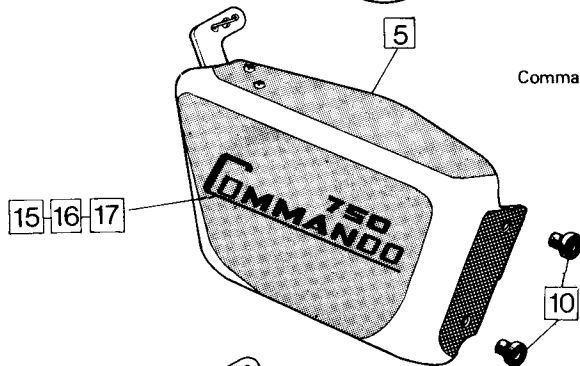

Commando 750 Hi.rider

Commando 750 Interstate