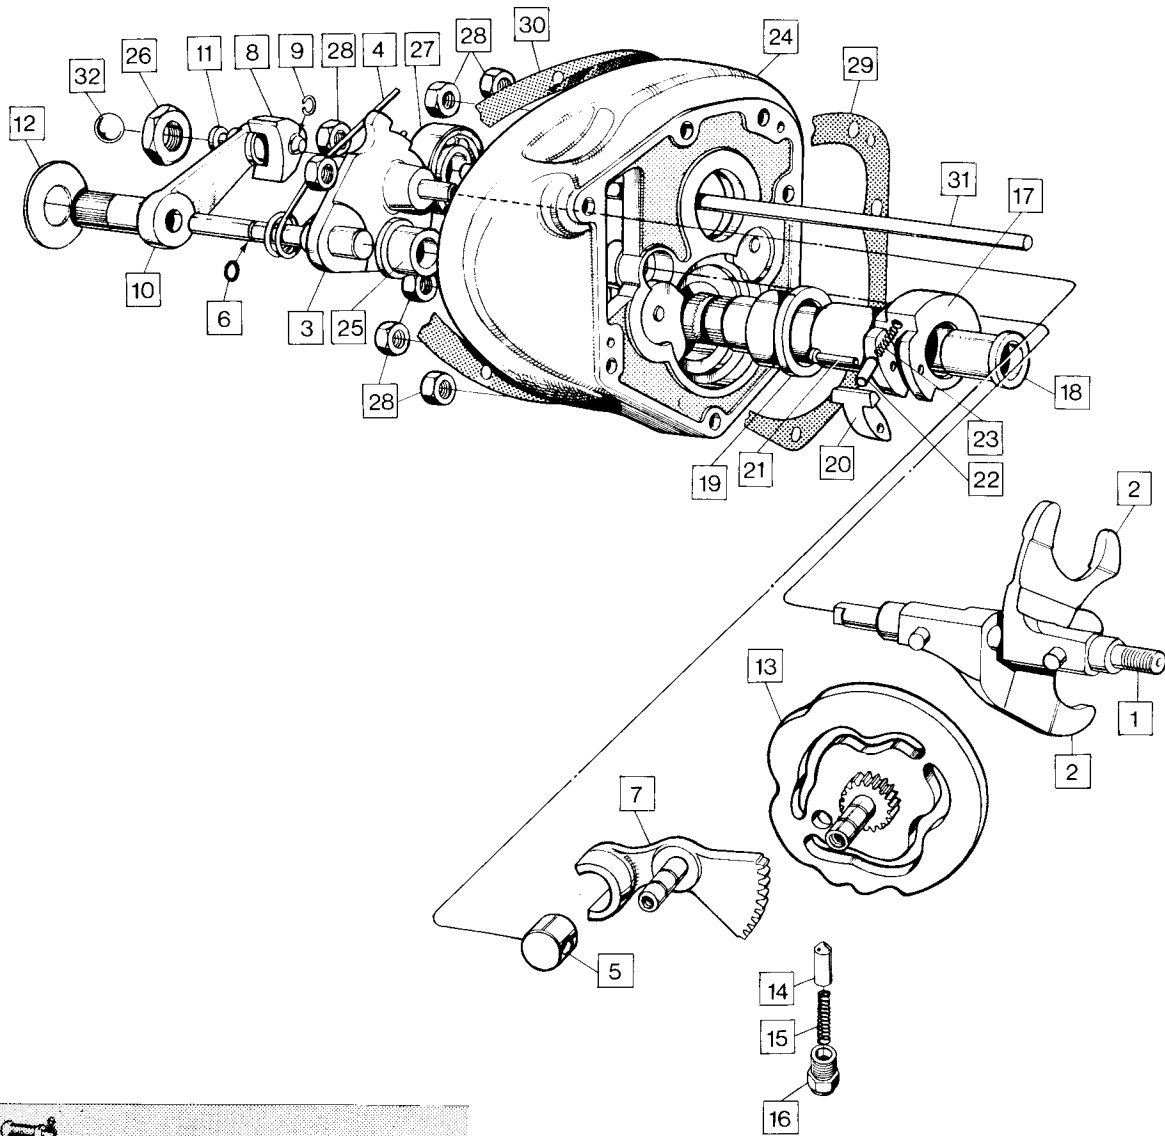

Gearbox: Inner Cover

Gearbox: Inner Cover

6

Plate No.	Part No.	Description	Qty.	Bin No.	Price
1	040035	Selector Fork Spindle	1	.....	.....
2	040022	Selector Fork	2	.....	.....
3	040111	Ratchet Plate Assembled	1	.....	.....
4	040038	Ratchet Spring	1	.....	.....
5	040078	Knuckle Pin Roller	1	.....	.....
6	040079	Ratchet Spindle 'O' Ring	1	.....	.....
7	040109	Quadrant	1	.....	.....
8	040024	Gearshift Pawl	1	.....	.....
9	040049	Gearshift Pawl Circlip	1	.....	.....
10	040110	Pawl Carrier Assembled	1	.....	.....
11	040067	Pawl Pivot Pin	1	.....	.....
12	040135	Spring Washer	1	.....	.....
13	040108	Camplate	1	.....	.....
14	040034	Cam Plunger	1	.....	.....
15	040442	Plunger Spring	1	.....	.....
16	040036	Plunger Spring Bolt	1	.....	.....
17	040477	Kickstart Shaft with Bush	1	.....	.....
18	040146	Bush, Shaft	1	.....	.....
19	040473	Bush, Cover	1	.....	.....
20	062015	Kickstart Pawl	1	.....	.....
21	040033	Kickstart Pawl Pin	1	.....	.....
22	040069	Kickstart Pawl Plunger	1	.....	.....
23	040044	Kickstart Pawl Spring	1	.....	.....
24	040467	Gearbox Inner Cover Ass.	1	.....	.....
25	040061	Gear Shift Inner Bush	1	.....	.....
26	040023	Mainshaft Nut	1	.....	.....
27	040099	Mainshaft Bearing	1	.....	.....
28	000004	Gearbox Inner Cover Stud Nut	7	.....	.....
29	040030	Gasket, Inner Cover to Shell	1	.....	.....
30	040055	Gasket, Inner Cover to Outer Cover	1	.....	.....
31	040084	Clutch Pushrod	1	.....	.....
32	040031	Clutch Operating Ball	1	.....	.....