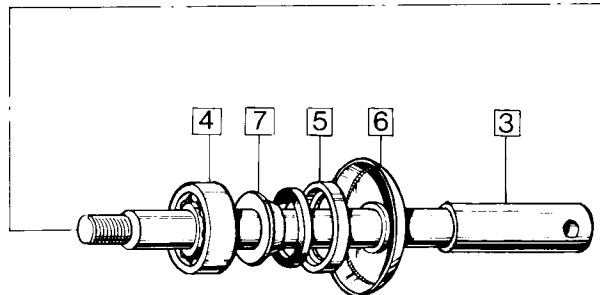

Rim and Hub Assembly 1

Brake Cover Plate Complete 18

Front Wheel and Brake (Drum Type)

Front Wheel and Brake (Drum Type)

16

Plate No.	Part No.	Description	Qty.	Bin No.	Price
1	061578	Rim and Hub Assembly c/w Bearings, Seals, etc.	1	.....	.....
2	060361	Spindle Nut	1	.....	.....
3	060362	Wheel Spindle	1	.....	.....
4	040100	Bearing	1	.....	.....
5	060363	Bearing Lockring	1	.....	.....
6	061577	Hub Shell c/w Bearings, Spacers, etc.	1	.....	.....
7	NM.16783	Spacer	1	.....	.....
8	NM.17721	Bearing, R.H.	1	.....	.....
9	NM.19646	Spacer	1	.....	.....
10	NM.19719	Washer	1	.....	.....
11	NM E6885	Seal	2	.....	.....
12	NM E6889	Washer	1	.....	.....
13	NM.18350	Rim WM2 - 19	1	.....	.....
14	062525	Spoker, Inner	20	.....	.....
15	062526	Spoke, Outer	20	.....	.....
16	021693	Spoke Nipple	40	.....	.....
17	033057	Nut	1	.....	.....
18	063281	Cover Plate Complete (includes shoes, etc.)	1	.....	.....
19	063280	Cover Plate with Bushes, Gauzes, etc.	1	.....	.....
20	060020	Inlet Gauze	1	.....	.....
21	060021	Exit Gauze	1	.....	.....
22	060787	Air Scoop Screw	14	.....	.....
23	060789	Air Inlet Cover	1	.....	.....
24	060845	Air Exit Cover	1	.....	.....
25	060006	Brake Shoe c/w Lining	2	.....	.....
26	063272	Expander	1	.....	.....
27	060013	Slipper	2	.....	.....
28	060014	Brake Shoe Spring	2	.....	.....
29	060015	Tie Rod	1	.....	.....
30	060018	Yoke (L.H. Thread)	1	.....	.....
31	060019	Yoke (R.H. Thread)	1	.....	.....
32	060025	Long Expander Lever	1	.....	.....
33	060027	Short Expander Lever	1	.....	.....
34	000010	Washer	2	.....	.....
35	060029	Expander Lever Nut	2	.....	.....
36	060552	Cable Pin	3	.....	.....
37	060553	Spring Clip	3	.....	.....
38	NM.18551	Dust Cover	1	.....	.....
39	NM E5944A	Washer	AR	.....	.....
40	NM 19680	Expander Bush	4	.....	.....
41	063273	Pivot Pin	1	.....	.....
42	063274	Pivot Pin/Torque Stop Pin	1	.....	.....
43	060005	Nut	2	.....	.....
44	26484	Bolt	2	.....	.....
45	060395	Tab Washer	2	.....	.....
46	063275	Support Plate	1	.....	.....