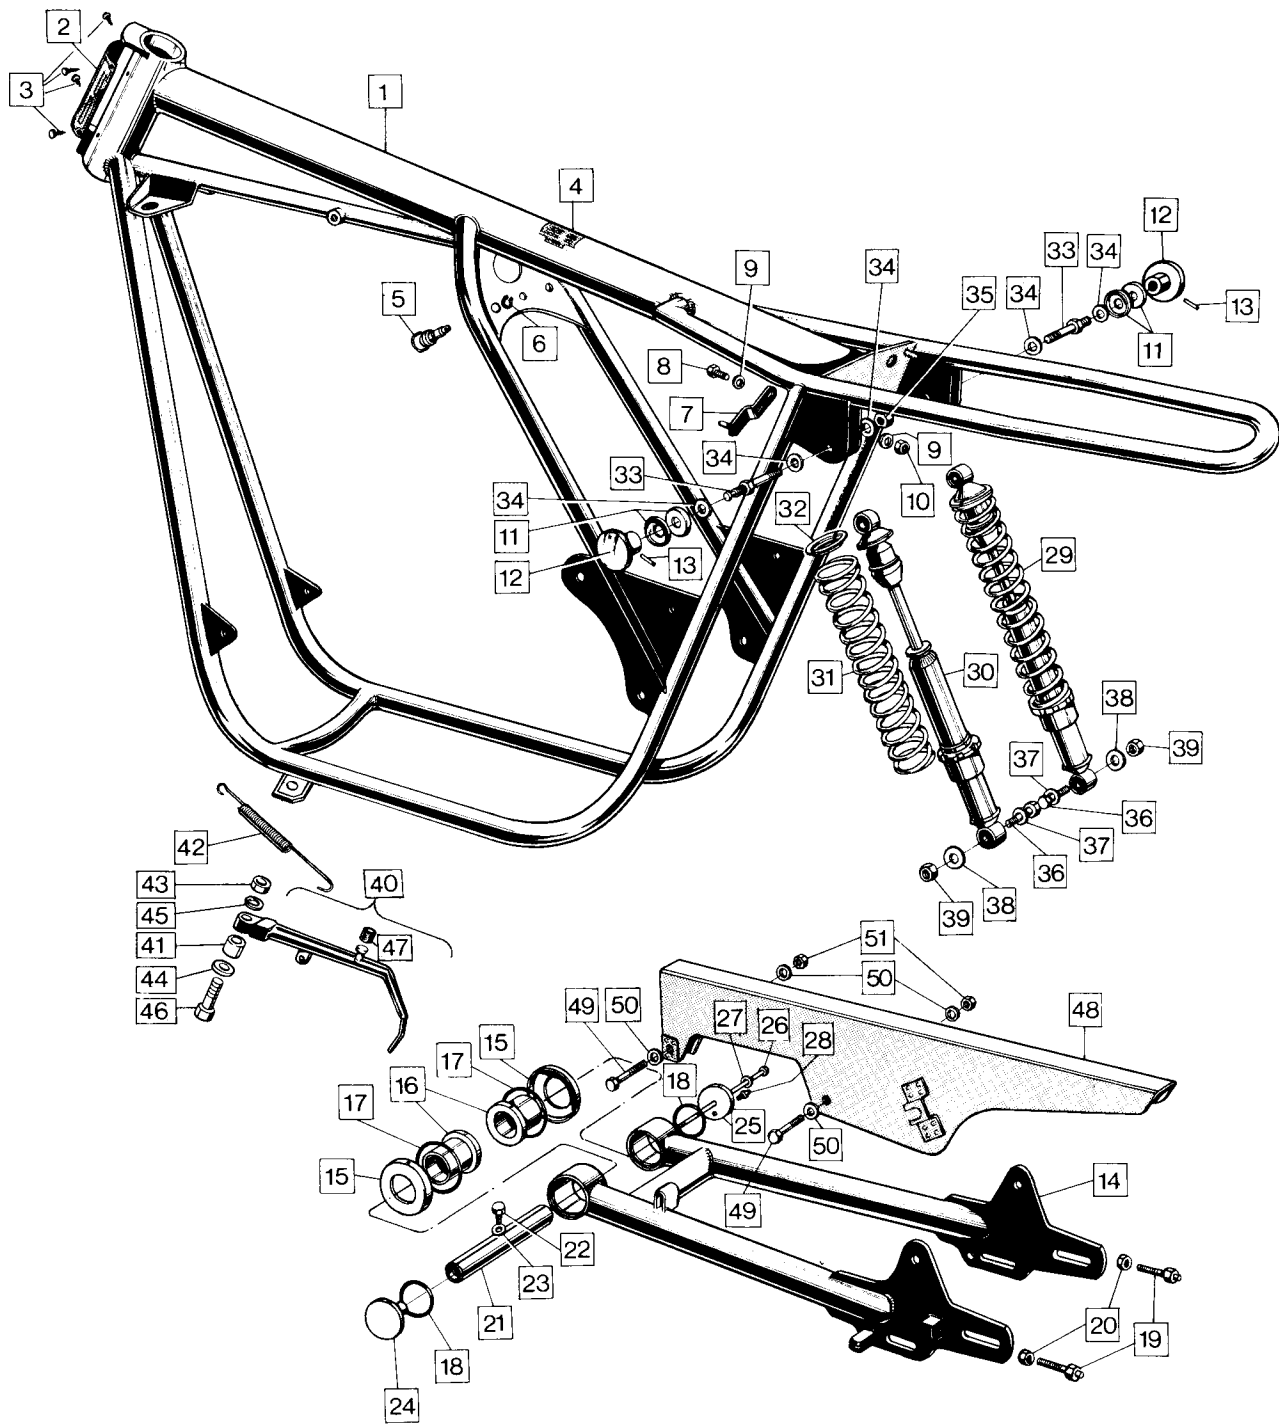

Frame, Swinging Arm, Suspension Units

Frame, Swinging Arm, Suspension Units

Plate No.	Part No.	Description	Qty.	Bin No.	Price
1	062002	Frame	1	.....	.....
2	063247	Label (Certification) available to Distributor only	1	.....	.....
3	061287	Rivet	4	.....	.....
4	030461	Decal	1	.....	.....
5	062489	Dzus Fastener Assembled	1	.....	.....
6	061341	Circlip, Fastener	1	.....	.....
7	061204	Panel Support Bracket	1	.....	.....
8	060327	Bracket Bolt	1	.....	.....
9	000012	Bracket Washer	2	.....	.....
10	033057	Bracket Nut	1	.....	.....
11	NME6742	Washer (Lipped)	4	.....	.....
12	060647	Knurled Nut (Dual Seat)	2	.....	.....
13	060695	Pin for Nut	2	.....	.....
14	060441	Swinging Arm	1	.....	.....
15	060446	Cover, Dust	2	.....	.....
16	060447	Bearing	2	.....	.....
17	060448	'O' Ring	2	.....	.....
18	060449	'O' Ring	2	.....	.....
19	060650	Chain Adjuster	2	.....	.....
20	060651	Adjuster Nut	2	.....	.....
21	060453	Pivot Spindle	1	.....	.....
22	060327	Bolt	1	.....	.....
23	000012	Washer	1	.....	.....
24	060869	End Cap	1	.....	.....
25	060868	End Cap	1	.....	.....
26	060873	End Cap Rod	1	.....	.....
27	060871	Washer	1	.....	.....
28	000051	Oil Nipple	1	.....	.....
29	062179	Suspension Unit Complete	2	.....	.....
30	062177	Damper only	2	.....	.....
31	062178	Spring	2	.....	.....
32	062290	Collar	4	.....	.....
33	060465	Suspension Unit Top Bolt	2	.....	.....
34	000010	Suspension Unit Bolt Washer	6	.....	.....
35	060029	Suspension Unit Bolt Nut	2	.....	.....
36	060463	Suspension Unit Bottom Bolt	2	.....	.....
37	NM.22636	Suspension Unit Bottom Washer	2	.....	.....
38	NM.23298	Suspension Unit Bottom Washer	2	.....	.....
39	060029	Suspension Unit Bottom Nut	2	.....	.....
40	063389	Prop Stand with Buffer	1	.....	.....
41	062871	Pivot Spacer	1	.....	.....
42	062592	Prop Stand Spring	1	.....	.....
43	063089	Stand Nut	1	.....	.....
44	000009	Washer	1	.....	.....
45	26494	Spring Washer	1	.....	.....
46	062872	Pivot Bolt	1	.....	.....
47	063324	Rubber	1	.....	.....
48	061865	Chainguard	1	.....	.....
49	060459	Bolt, Chainguard	2	.....	.....
50	000012	Washer	4	.....	.....
51	033057	Nut	2	.....	.....