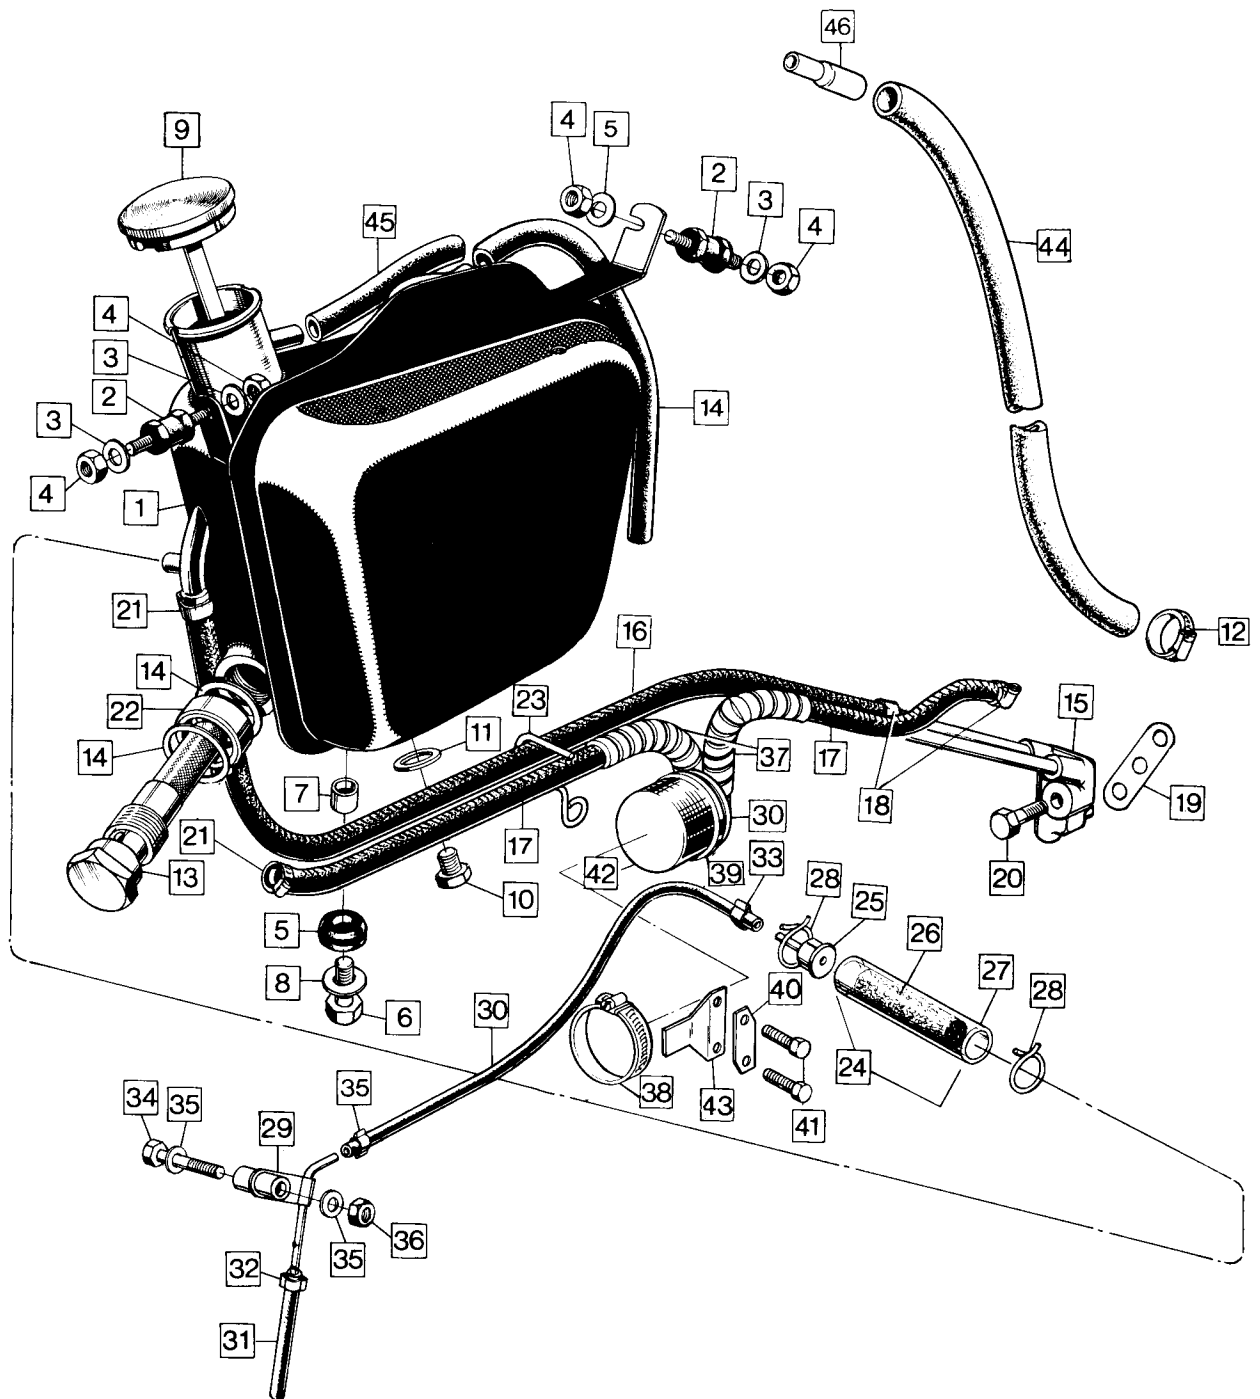

**Oil Tank, Oil Pipes, Junction Block,
Rear Chain Oiler and Full Flow Oil Filter**

Oil Tank, Oil Pipes, Junction Block, Rear Chain Oiler and Full Flow Oil Filter

13

Plate No.	Part No.	Description	Qty.	Bin No.	Price
1	063090	Oil Tank	1	.....	.....
2	060636	Oil Tank Mounting	2	.....	.....
3	000012	Washer	4	.....	.....
4	033057	Nut	4	.....	.....
5	060811	Mounting Rubber	1	.....	.....
6	060652	Bolt	1	.....	.....
7	061650	Spacer	1	.....	.....
8	000012	Washer	2	.....	.....
9	061649	Cap	1	.....	.....
10	060668	Plug	1	.....	.....
11	062624	Washer	1	.....	.....
12	063370	Breather Hose Clip	1	.....	.....
13	061159	Filter	1	.....	.....
14	042065	Washer	2	.....	.....
15	062206	Oil Junction Block	1	.....	.....
16	062200	Feed Pipe (17 in.)	1	.....	.....
17	063144	Return Pipe	2	.....	.....
18	063248	Clip	2	.....	.....
19	032044	Gasket	1	.....	.....
20	030448	Bolt	1	.....	.....
21	063248	Clip	2	.....	.....
22	062207	Banjo	1	.....	.....
23	061677	Clip	1	.....	.....
24	061669	Chain Oiler Regulator	1	.....	.....
25	060884	Regulator End	1	.....	.....
26	060887	Regulator Felt	1	.....	.....
27	062496	Tube (3-375 in.)	1	.....	.....
28	060886	Clip	2	.....	.....
29	060881	Bracket	1	.....	.....
30	062084	Pipe (12 in.)	1	.....	.....
31	062085	Pipe (3 in.)	1	.....	.....
32	060920	Clip	2	.....	.....
33	060921	Clip	1	.....	.....
34	060459	Oiler Bracket Bolt	1	.....	.....
35	000012	Washer	1	.....	.....
36	033057	Nut	1	.....	.....
37	063367	Protection Spring	2	.....	.....
38	063369	Screw Clip	1	.....	.....
39	063139	Mounting Head S.A.	1	.....	.....
40	063142	Tab Washer	1	.....	.....
41	22403	Screw	2	.....	.....
42	063371	Filter	1	.....	.....
43	063368	Strip. Filter Retainer	1	.....	.....
44	062619	Breather Pipe. Long	1	.....	.....
45	062676	Breather Pipe. Short	1	.....	.....
46	062617	Adaptor	1	.....	.....