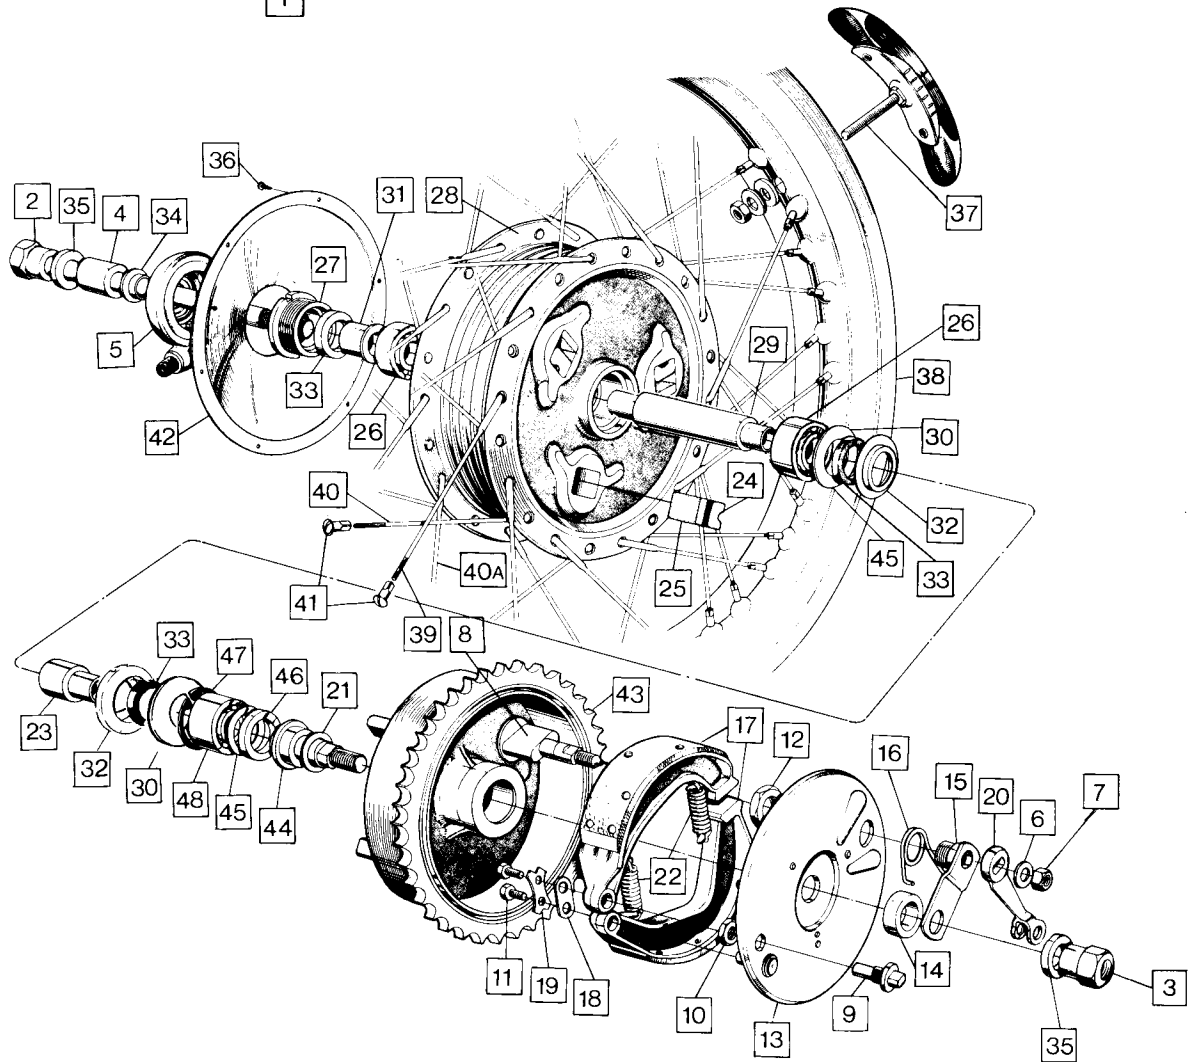

RIM AND HUB ASSEMBLY

1

Rear Wheel

Plate No.	Part No.	Description	Qty.	Bin No.	Price
1	062079	Rim and Hub Assembly, c/w Bearings, Seals, etc.	1	.....	.....
2	060289	Wheel Axle	1	.....	.....
3	060292	Wheel Axle Nut	1	.....	.....
4	060324	Axle Spacer	1	.....	.....
5	060627	Speedometer Gearbox	1	.....	.....
6	000010	Washer	1	.....	.....
7	060029	Nut	1	.....	.....
8	060314	Brake Cam	1	.....	.....
9	060325	Torque Stop Pin	1	.....	.....
10	060326	Torque Stop Pin Nut	1	.....	.....
11	060327	Bolt	2	.....	.....
12	060329	Cam Bearing Nut	1	.....	.....
13	060332	Cover Plate Assembled	1	.....	.....
Not Illus.	061583	Brake Plate complete with Brake Parts	1	.....	.....
14	060334	Cover Plate Outer Spacer	1	.....	.....
15	060701	Bearing Cam and Stay	1	.....	.....
16	060704	Lever Return Spring	1	.....	.....
17	060828	Brake Shoe c/w Lining	2	.....	.....
18	NM.14454	Plate	1	.....	.....
19	NM.14506	Washer	1	.....	.....
20	NM.19765	Lever	1	.....	.....
21	NM E5276	Washer	AR	.....	.....
22	NM E5832	Spring	2	.....	.....
23	062070	Left Hand Bearing Spacer	1	.....	.....
24	062074	Cush Drive Buffer (Thick)	3	.....	.....
25	062075	Cush Drive Buffer (Thin)	3	.....	.....
26	040100	Bearing	2	.....	.....
27	060317	Lockring	1	.....	.....
28	062063	Hub Shell	1	.....	.....
29	062069	Inner Bearing Spacer	1	.....	.....
30	062071	Felt Retaining Washer	2	.....	.....
31	NM.18234	Spacer	1	.....	.....
32	063012	Dished Washer	2	.....	.....
33	NM E6885	Seal	3	.....	.....
34	NM.13270	Spacer - Speedometer Gearbox	1	.....	.....
35	NM.19266	Washer, Spindle	2	.....	.....
36	060787	Disc Screw	6	.....	.....
37	017060	Security Bolt	1	.....	.....
38	NM.18350	Rim WM2 - 19	1	.....	.....
39	NM.20063	Spoke	20	.....	.....
40	NM.20061	Spoke, Inner L.H.	10	.....	.....
40A	062527	Spoke, Inner R.H.	10	.....	.....
41	021693	Nipple	40	.....	.....
42	062082	Rear Hub Disc	1	.....	.....
43	062764	Brake Drum	1	.....	.....
44	062067	Dummy Axle	1	.....	.....
45	062072	Felt Retaining Washer	1	.....	.....
46	062889	Felt Seal	1	.....	.....
47	062090	Circlip	1	.....	.....
48	NM.17721	Bearing	1	.....	.....