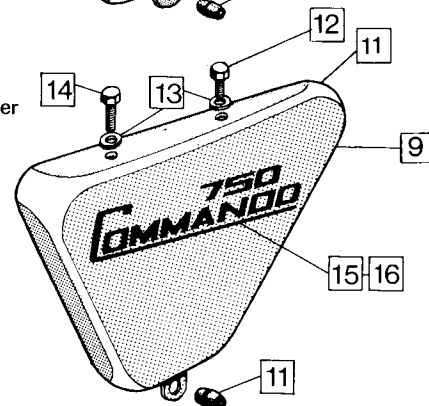

Side Covers, Accessory Covers