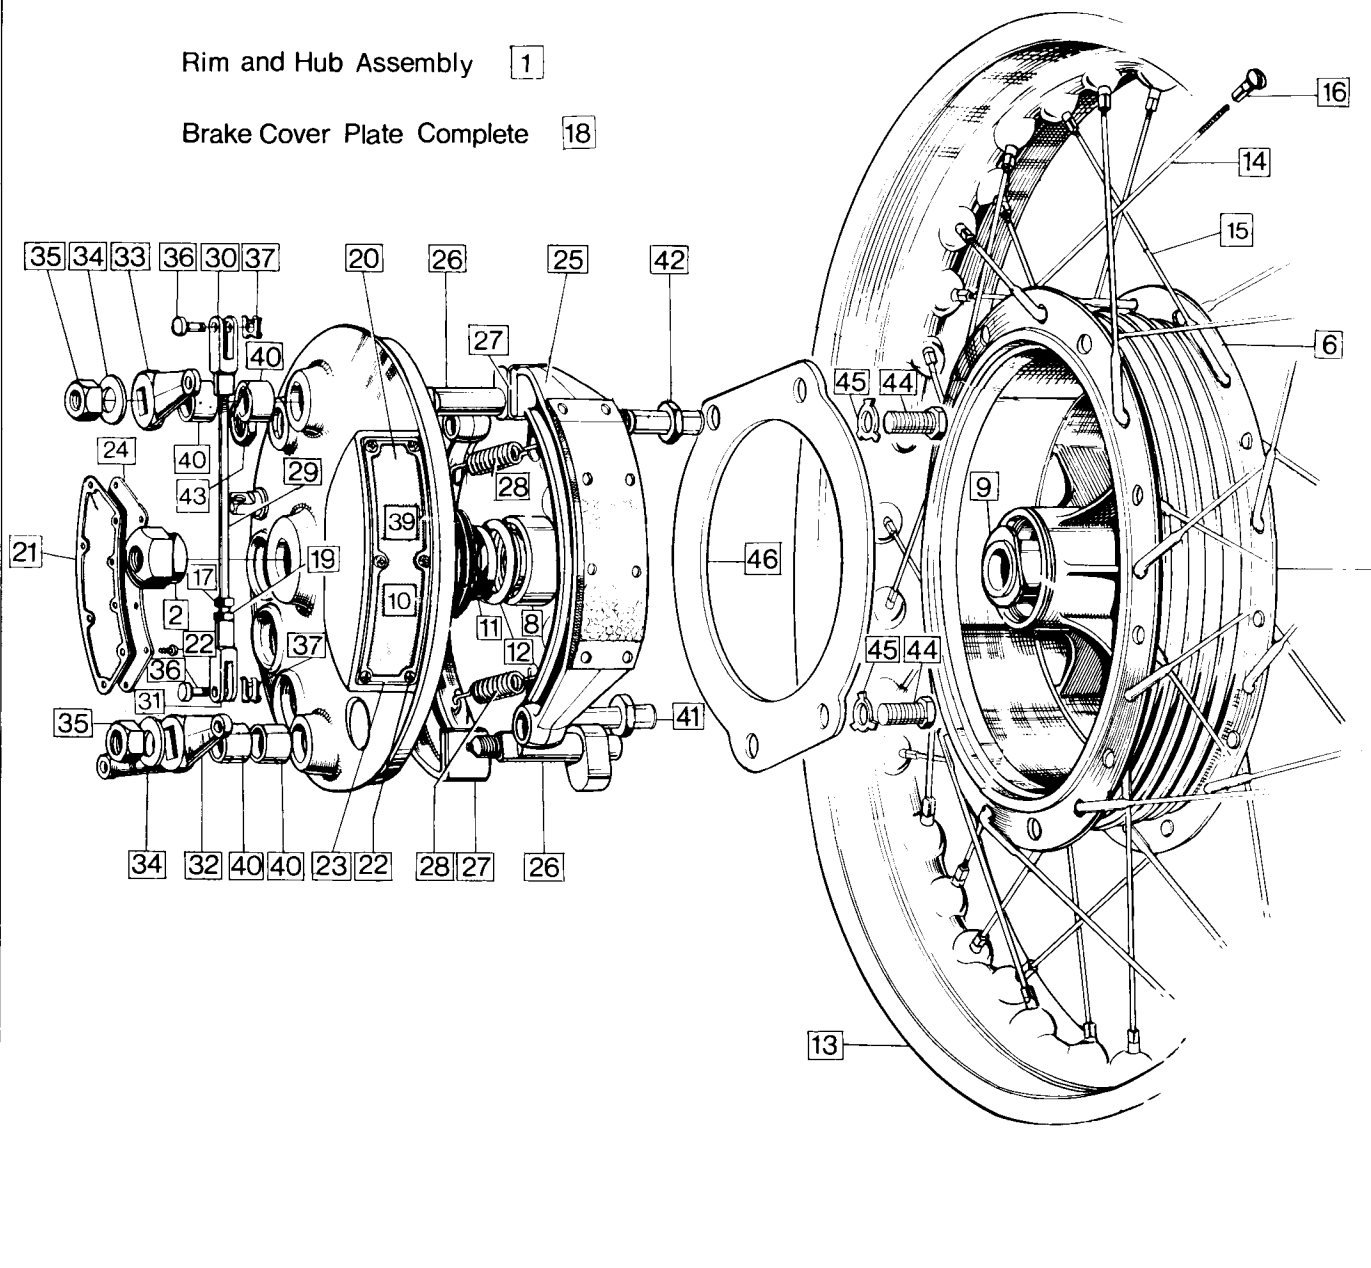

Rim and Hub Assembly 1

Brake Cover Plate Complete 18

Front Wheel and Brake (Drum Type)

Front Wheel and Brake (Drum Type)

16

Plate No.	Part No.	Description	Qty.	Bin No.	Price
1	061578	Rim and Hub Assembly c/w Bearings, Seals, etc.	1	.....	.....
2	060361	Spindle Nut	1	.....	.....
3	060362	Wheel Spindle	1	.....	.....
4	040100	Bearing	1	.....	.....
5	060363	Bearing Lockring	1	.....	.....
6	061577	Hub Shell c/w Bearings, Spacers, etc.	1	.....	.....
7	NM.16783	Spacer	1	.....	.....
8	NM.17721	Bearing, R.H.	1	.....	.....
9	NM.19646	Spacer	1	.....	.....
10	NM.19719	Washer	1	.....	.....
11	NM E6885	Seal	2	.....	.....
12	NM E6889	Washer	1	.....	.....
13	NM.18350	Rim WM2 - 19	1	.....	.....
14	062525	Spoker, Inner	20	.....	.....
15	062526	Spoke, Outer	20	.....	.....
16	021693	Spoke Nipple	40	.....	.....
17	033057	Nut	1	.....	.....
18	063281	Cover Plate Complete (includes shoes, etc.)	1	.....	.....
19	063280	Cover Plate with Bushes, Gauzes, etc.	1	.....	.....
20	060020	Inlet Gauze	1	.....	.....
21	060021	Exit Gauze	1	.....	.....
22	060787	Air Scoop Screw	14	.....	.....
23	060789	Air Inlet Cover	1	.....	.....
24	060845	Air Exit Cover	1	.....	.....
25	060006	Brake Shoe c/w Lining	2	.....	.....
26	063272	Expander	1	.....	.....
27	060013	Slipper	2	.....	.....
28	060014	Brake Shoe Spring	2	.....	.....
29	060015	Tie Rod	1	.....	.....
30	060018	Yoke (L.H. Thread)	1	.....	.....
31	060019	Yoke (R.H. Thread)	1	.....	.....
32	060025	Long Expander Lever	1	.....	.....
33	060027	Short Expander Lever	1	.....	.....
34	000010	Washer	2	.....	.....
35	060029	Expander Lever Nut	2	.....	.....
36	060552	Cable Pin	3	.....	.....
37	060553	Spring Clip	3	.....	.....
38	NM.18551	Dust Cover	1	.....	.....
39	NM E5944A	Washer	AR	.....	.....
40	NM 19680	Expander Bush	4	.....	.....
41	063273	Pivot Pin	1	.....	.....
42	063274	Pivot Pin/Torque Stop Pin	1	.....	.....
43	060005	Nut	2	.....	.....
44	26484	Bolt	2	.....	.....
45	060395	Tab Washer	2	.....	.....
46	063275	Support Plate	1	.....	.....