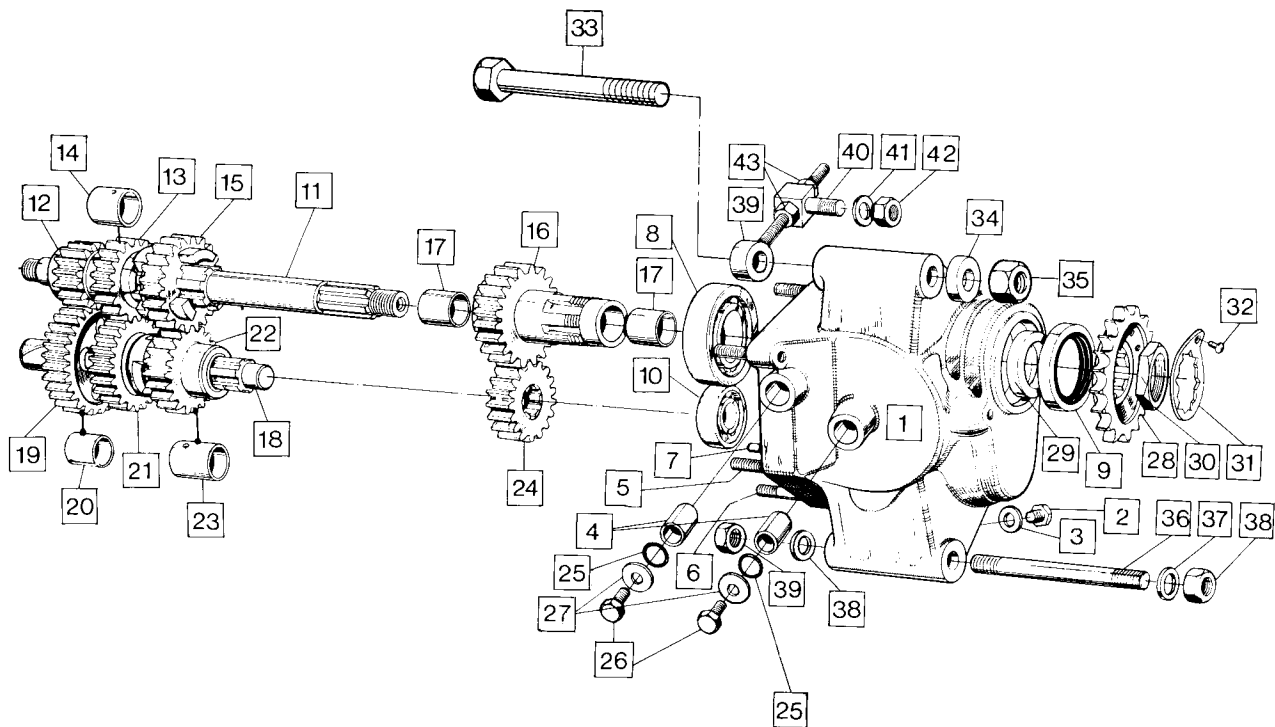

Gearbox: Shell, Gear Cluster, Mounting Bolts, Adjuster and Countershaft Sprockets

Gearbox: Shell, Gear Cluster, Mounting Bolts, Adjuster and Countershaft Sprockets

Plate No.	Part No.	Description	Qty.	Bin No.	Price
1	060808	Gearbox Shell with Bushes and Studs	1	.....	.....
2	040138	Drain Bolt	1	.....	.....
3	000200	Drain Bolt Washer	1	.....	.....
4	040056	Bush, Quadrant and Cam Spindle	2	.....	.....
5	040064	Stud for Inner Case	2	.....	.....
6	000271	Stud for Inner Case	5	.....	.....
7	000577	Dowel	2	.....	.....
8	040098	Sleeve Gear Bearing	1	.....	.....
9	040132	Sleeve Gear Bearing Oil Seal	1	.....	.....
10	040100	Layshaft Bearing	1	.....	.....
11	060384	Mainshaft	1	.....	.....
12	040026	Mainshaft 1st Gear	1	.....	.....
13	040418	Mainshaft 2nd Gear	1	.....	.....
14	040048	Mainshaft 2nd Gear Bush	1	.....	.....
15	040635	Mainshaft 3rd Gear	1	.....	.....
16	061057	Sleeve Gear	1	.....	.....
17	040062	Sleeve Gear Bush	2	.....	.....
18	040025	Layshaft	1	.....	.....
19	040115	Layshaft 1st Gear with Bush	1	.....	.....
20	040046	Layshaft 1st Gear Bush	1	.....	.....
21	040019	Layshaft 2nd Gear	1	.....	.....
22	040634	Layshaft 3rd Gear	1	.....	.....
23	040047	Layshaft 3rd Gear Bush	1	.....	.....
24	061058	Layshaft 4th Gear	1	.....	.....
25	040129	'O' Ring	2	.....	.....
26	040136	Spindle Bolt	2	.....	.....
27	000174	Spindle Bolt Washer	2	.....	.....
28	040480	Countershaft Sprocket (19T)	1	.....	.....
28	060931	Countershaft Sprocket (20T)	Available	.....	.....
28	060721	Countershaft Sprocket (21T)	Available	.....	.....
28	060759	Countershaft Sprocket (22T)	Available	.....	.....
28	063420	Countershaft Sprocket (23T)	Available	.....	.....
28	063421	Countershaft Sprocket (24T)	Available	.....	.....
29	040131	Countershaft Sprocket Spacer	1	.....	.....
30	040070	Countershaft Sprocket Nut	1	.....	.....
31	040076	Countershaft Sprocket Nut Lock Washer	1	.....	.....
32	000450	Countershaft Sprocket Nut Lock Screw	1	.....	.....
33	062653	Gearbox Top Bolt	1	.....	.....
34	030023	Gerbox Top Bolt Spacer	1	.....	.....
35	062656	Gearbox Top Bolt Nut	1	.....	.....
36	060597	Gearbox Pivot Stud	1	.....	.....
37	000008	Gearbox Pivot Stud Washer	2	.....	.....
38	060625	Gearbox Pivot Stud Nut	2	.....	.....
39	062654	Gearbox Adjuster	1	.....	.....
40	062657	Gearbox Adjuster Crosshead	1	.....	.....
41	26076	Gearbox Adjuster Crosshead Washer	1	.....	.....
42	21998	Gearbox Adjuster Crosshead Nut	1	.....	.....
43	28681	Gearbox Adjuster Nut	2	.....	.....