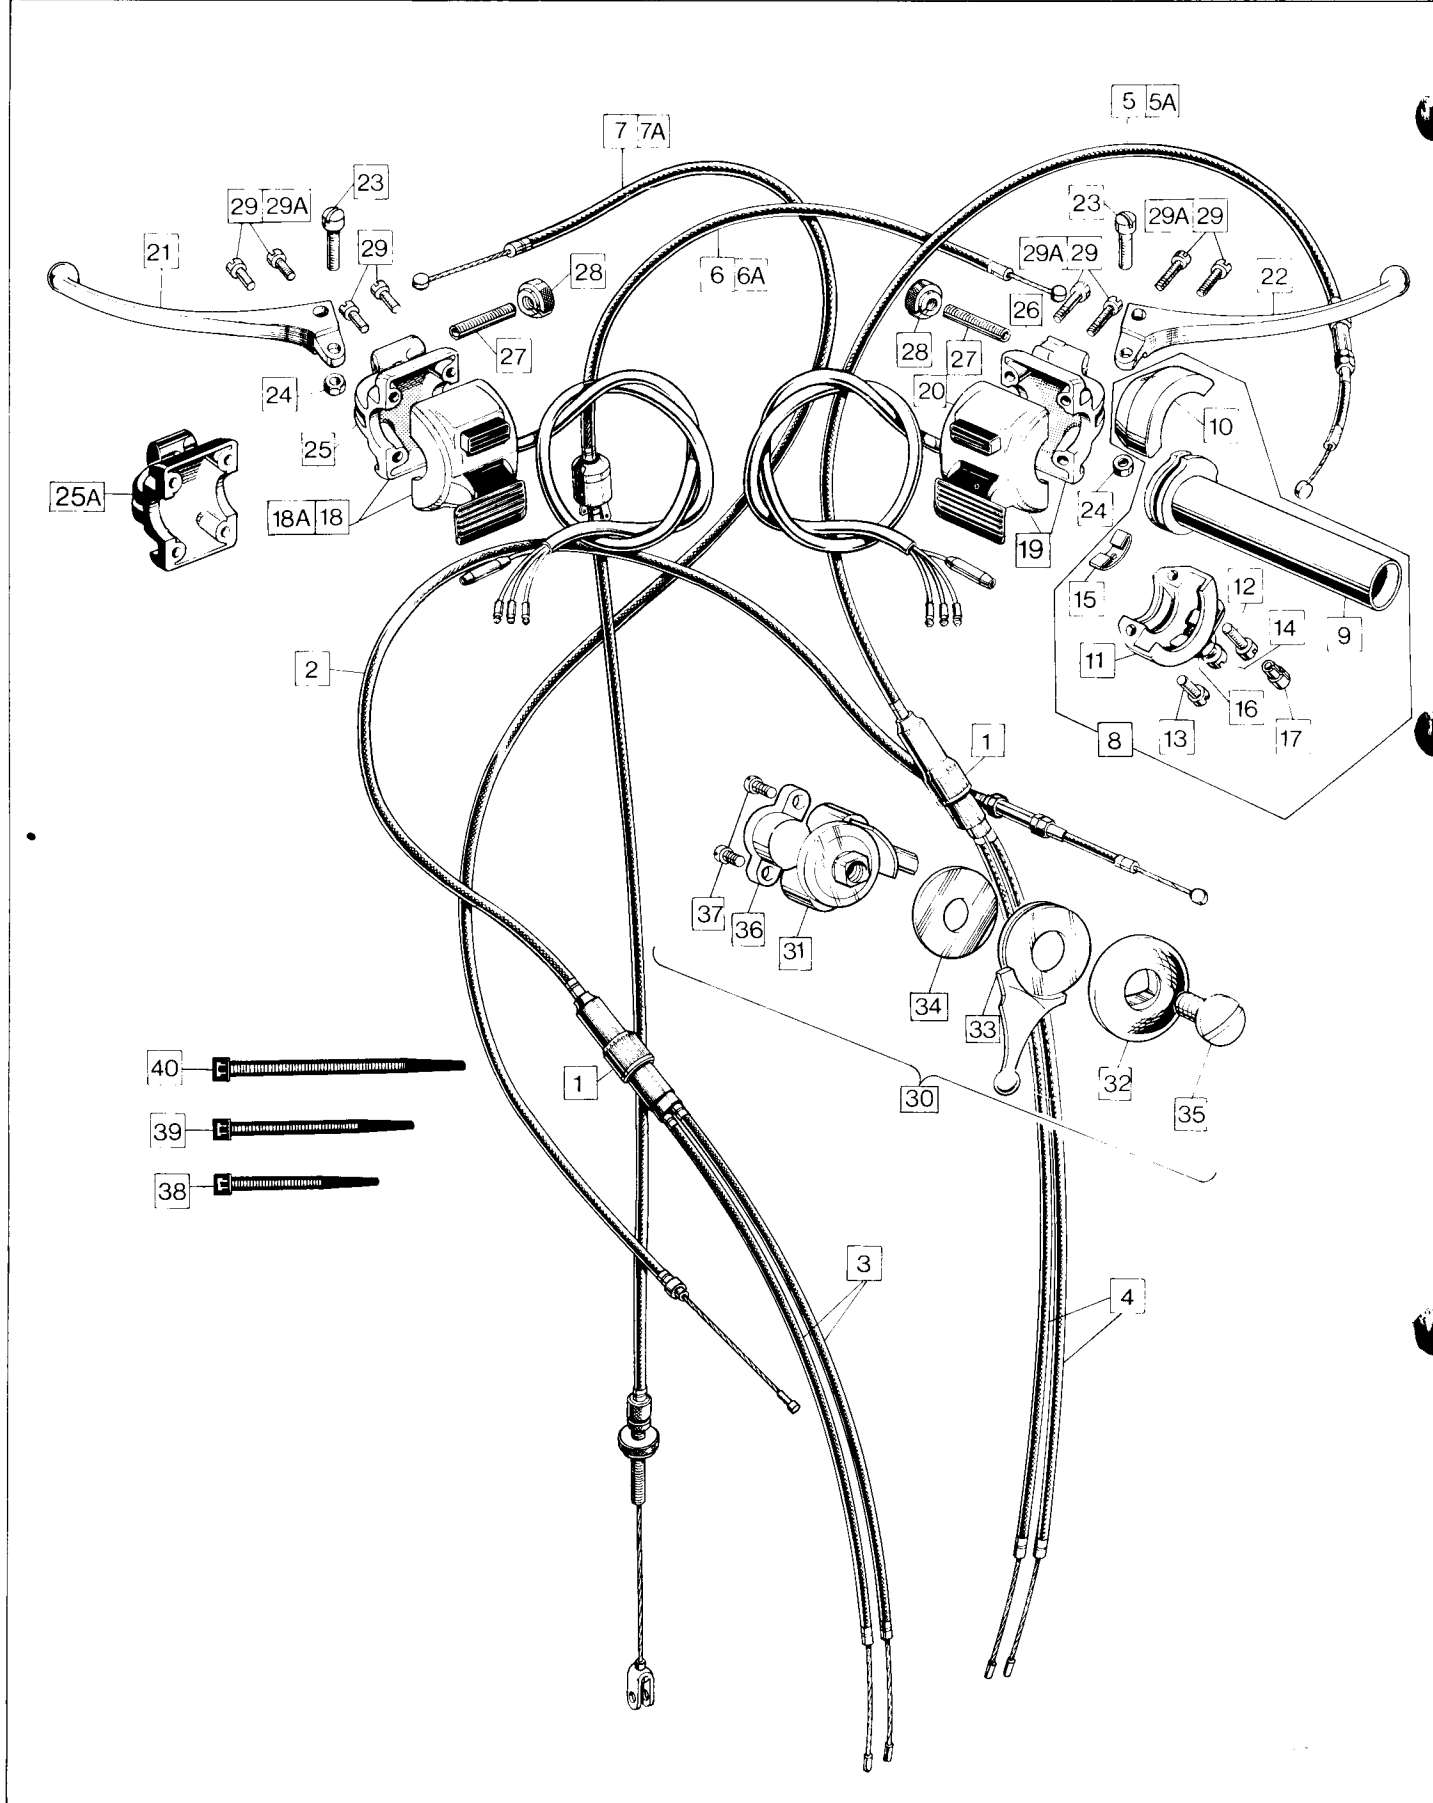

Controls and Control Cables

Controls and Control Cables 18

Plate No.	Part No.	Description	Qty.	Bin No.	Price
1	019824	Junction Box - Air and Throttle Cables	2	.....	.....
2	060908	Air Cable (Control End)	1	.....	.....
3	033144	Air Cable (Carburettor End) (244/2178)	2	.....	.....
4	033145	Cable, Throttle (Carburettor End) (244/2179)	2	.....	.....
5	061451	Cable, Throttle (Twistgrip End)	1	.....	.....
5A	062406	Cable, Throttle (Twistgrip End) Hi Rider only	1	.....	.....
6	062491	Cable, Brake (Front) (Drum)	1	.....	.....
6A	062814	Cable, Brake (Front) Hi Rider only	1	.....	.....
7	062813	Cable, Clutch	1	.....	.....
7A	062599	Cable, Clutch, Hi Rider only	1	.....	.....
8	062032	Control, Throttle Twistgrip complete less grip	1	.....	.....
9	16/091	Rotor only	1	.....	.....
10	16/060	Body, top half	1	.....	.....
11	16/061	Body bottom half	1	.....	.....
12	11/013	Clamp Screw, Long	1	.....	.....
13	11/014	Clamp Screw, Short	1	.....	.....
14	16/009	Friction Screw	1	.....	.....
15	16/008	Friction Spring	1	.....	.....
16	16/010	Locknut, Screw	1	.....	.....
17	026476	Slotted Abutment	1	.....	.....
18	39596A	Switch L.H. c/w Pivot Casting (Alloy finish)	1	.....	.....
18A	39758	Switch L.H. c/w Pivot Casting (Black finish)	1	.....	.....
19	39595A	Switch R.H. c/w Pivot Casting (Alloy finish)	1	.....	.....
20	54033666	Switch, cluster only, R.H.	1	.....	.....
21	062702	Lever, Clutch	1	.....	.....
22	062553	Lever Brake (Drum)	1	.....	.....
23	062235	Bolt Pivot	2 (1 Disc)	.....	.....
24	062240	Nut, Pivot	2	.....	.....
25	063372	Pivot Casting - Clutch (54340883) (Alloy finish)	1	.....	.....
25A	063374	Pivot Casting - Clutch (54342947) (Black finish)	1	.....	.....
26	063373	Pivot Casting - Front Brake (54340882) (Drum)	1	.....	.....
27	062027	Adjuster, Cable	2	.....	.....
28	062237	Nut, Cable Adjuster	2	.....	.....
29	062488	Screw, Switch Clusters	8 (4 Disc)	.....	.....
29A	062241	Screw, Switch Cluster, R.H. (Disc only)	4	.....	.....
30	062535	Air Lever complete (12/609)	1	.....	.....
31	12/620	Body, Air Lever	1	.....	.....
32	12/606	Cap, Air Lever	1	.....	.....
33	12/557	Lever, Air	1	.....	.....
34	12/033	Washer, Spring	1	.....	.....
35	12/607	Screw, Pivot	1	.....	.....
36	12/595	Clip Securing	1	.....	.....
37	11/014	Screw	2	.....	.....
38	062828	Cable Tie	4	.....	.....
39	062829	Cable Tie	9	.....	.....
40	062830	Cable Tie	1	.....	.....