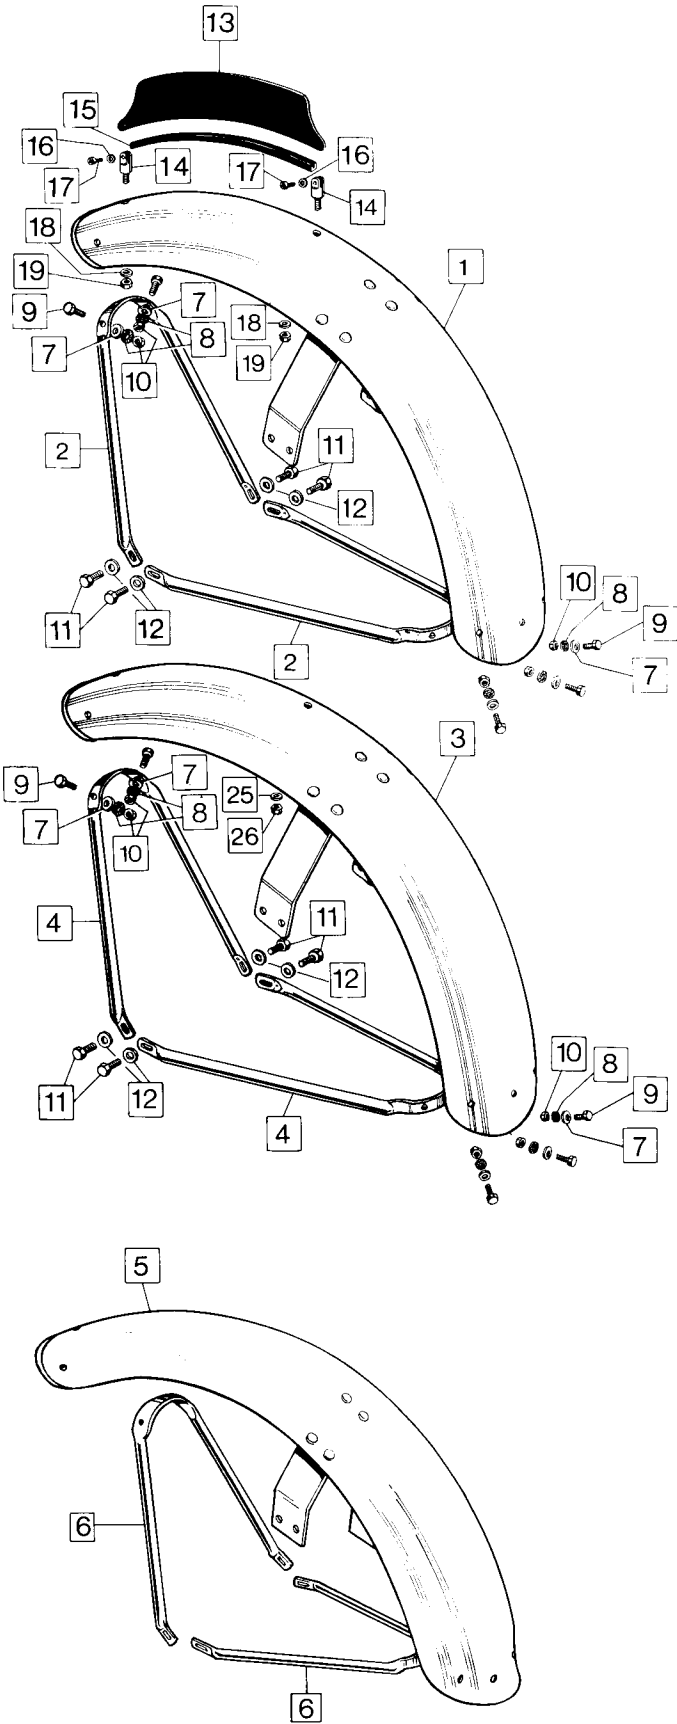

Front Fenders, Number Plate and Seats

Front Fenders, Number Plate and Seats **22**

Plate No.	Part No.	Description	Qty.	Bin No.	Price
FRONT FENDER – FASTBACK, FASTBACK L.R., ROADSTER, HI-RIDER, BLACK INTERPOL					
1	062328/1	Front Fender, Chrome	1	.....	.....
2	062323/1	Fender Stay	2	.....	.....
FRONT FENDER – WHITE INTERPOL					
3	062328/2	Front Fender, painted	1	.....	.....
4	062323/2	Fender Stay	2	.....	.....
FRONT FENDER – INTERSTATE					
5	063175	Front Fender, Stainless Steel	1	.....	.....
6	062323/1	Fender Stay	2	.....	.....
FENDER FITTINGS – COMMON TO ALL MODELS					
7	000039	Plain Washer	10	.....	.....
8	000190	Serrated Washer	5	.....	.....
9	060677	Bolt	5	.....	.....
10	060678	Nut	5	.....	.....
11	060357	Bolt	4	.....	.....
12	000011	Plain Washer	4	.....	.....
FRONT NUMBER PLATE (For certain markets as required)					
13	011835	Number Plate	1	.....	.....
14	011836	Stanchion	2	.....	.....
15	NM.18755	Bead	1	.....	.....
16	NMT2221	Washer	2	.....	.....
17	000861	Screw	2	.....	.....
18	000012	Washer	2	.....	.....
19	000005	Nut	1	.....	.....
SEATS					
20	061766	Seat - Roadster	1	.....	.....
21	060501	Seat - Fastback	1	.....	.....
22	061770	Seat - Interpol	1	.....	.....
23	062390	Seat - Hi-Rider	1	.....	.....
24	063183	Seat Interstate	1	.....	.....
25	NM.21852	Seat Buffer	AR	.....	.....
HI-RIDER GRAB RAIL					
26	062374	Grab Rail	1	.....	.....
27	062379	Clip	2	.....	.....
28	NM.25592	Washer	4	.....	.....
29	061798	Screw	4	.....	.....