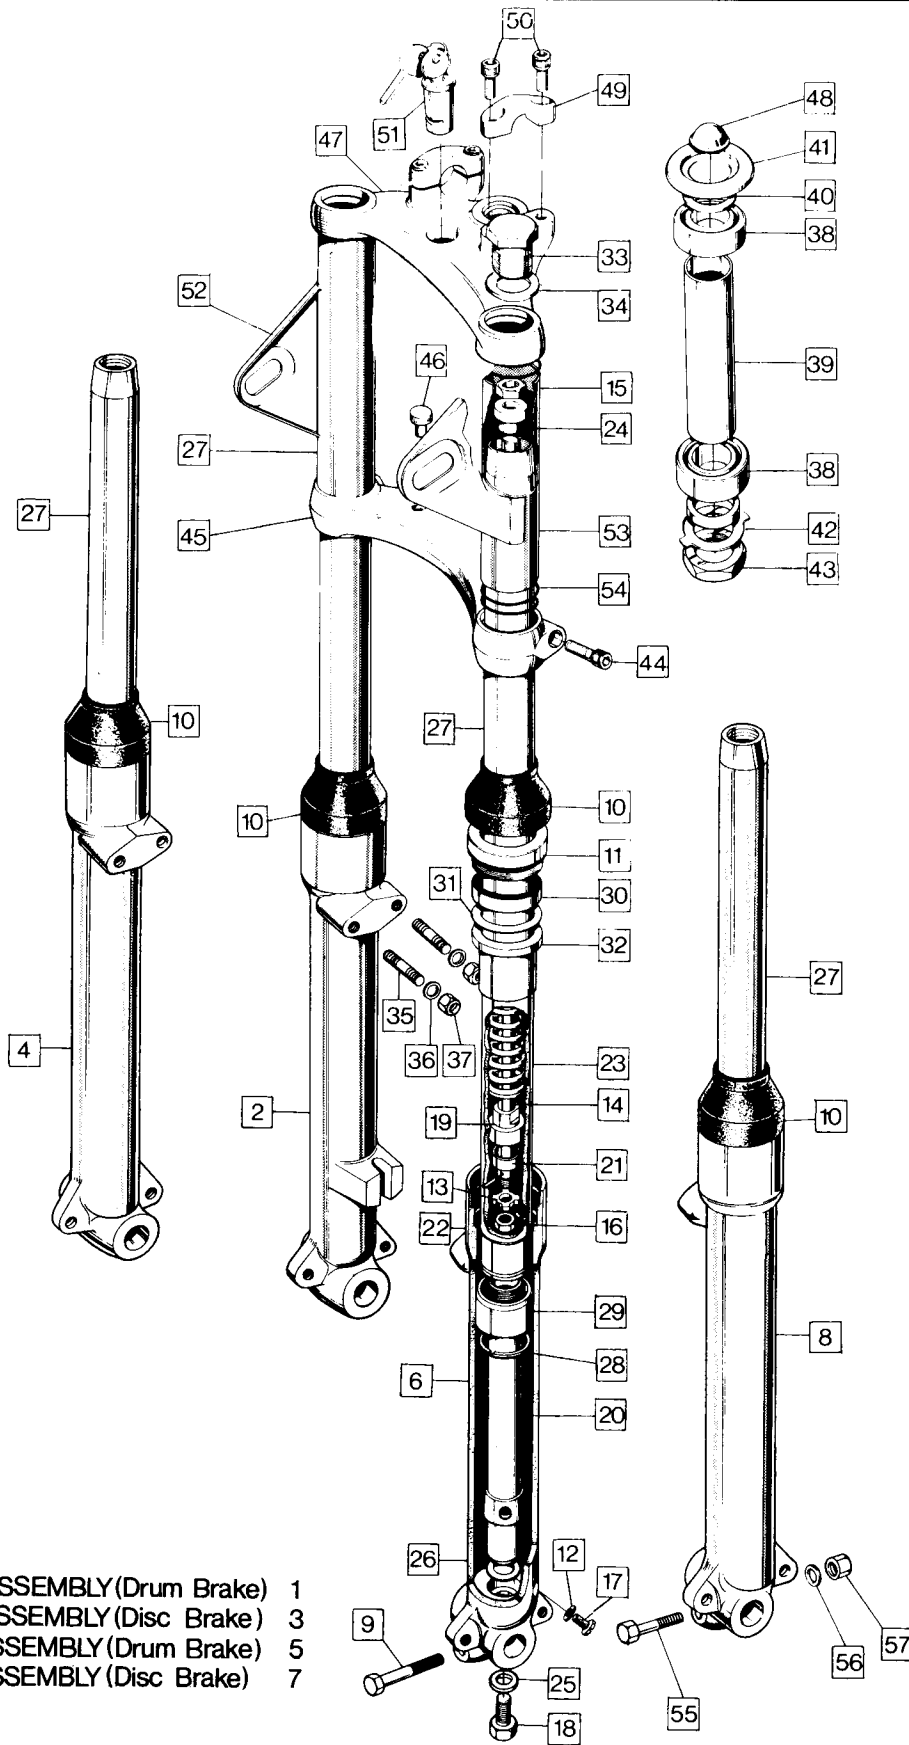

- RIGHT LEG ASSEMBLY(Drum Brake) 1
- RIGHT LEG ASSEMBLY(Disc Brake) 3
- LEFT LEG ASSEMBLY(Drum Brake) 5
- LEFT LEG ASSEMBLY(Disc Brake) 7

Front Forks, Steering Lock, Steering Head Bearings

Front Forks, Steering Lock, Steering Head Bearings

14

Plate No.	Part No.	Description	Qty.	Bin No.	Price
1	061564	Right Hand Leg Assembly (Drum Brake)	1	.....	.....
2	060352	Right Hand Slider (Drum Brake)	1	.....	.....
3	062456	Right Hand Leg Assembly (Disc Brake)	1	.....	.....
4	063316	Right Hand Slider (Disc Brake)	1	.....	.....
5	061563	Left Hand Leg Assembly (Drum Brake)	1	.....	.....
6	060351	Left Hand Slider (Drum Brake)	1	.....	.....
7	062533	Left Hand Leg Assembly (Disc Brake)	1	.....	.....
8	063318	Left Hand Slider (Disc Brake)	1	.....	.....
9	062465	Pinch Bolt	1	.....	.....
10	061115	Gaiter	2	.....	.....
11	061137	Collar	2	.....	.....
12	000203	Washer	2	.....	.....
13	030584	Damper Rod Seat	2	.....	.....
14	060346	Damper Rod	2	.....	.....
15	060347	Damper Rod Cap Nut	2	.....	.....
16	060348	Damper Rod Locknut	2	.....	.....
17	060354	Slider Drain Plug	2	.....	.....
18	060359	Damper Tube Anchor Bolt	2	.....	.....
19	061347	Damper Tube Cap	2	.....	.....
20	061888	Damper Tube	2	.....	.....
21	NM.14118B	Damper Valve	2	.....	.....
22	NM.14119	Damper Valve Stop Pin	2	.....	.....
23	NM.18813	Fork Spring	2	.....	.....
24	NM.25003	Fork Spring Locating Bush	2	.....	.....
25	NMT1009	Damper Tube Anchor Bolt Washer	2	.....	.....
26	NMT814	Damper Tube Anchor Bolt Washer	2	.....	.....
27	061114	Main Tube	2	.....	.....
28	NM.14298	Fork Tube Bush Circlip	2	.....	.....
29	NMT.1048	Fork Tube Bush	2	.....	.....
30	NM.17713	Oil Seal	2	.....	.....
31	NMT1049	Oil Seal Washer	2	.....	.....
32	NMT1055	Fork Tube Guide Bush	2	.....	.....
33	060345	Fork Tube Top Bolt	2	.....	.....
34	NMT320	Washer	2	.....	.....
35	063189	Stud	4	.....	.....
36	000012	Washer	4	.....	.....
37	060355	Nut	4	.....	.....
38	0700099	Steering Head Bearing	2	.....	.....
39	0700100	Bearing Spacer	1	.....	.....
40	NM.17429	Washer	1	.....	.....
41	NM.15628	Cover	1	.....	.....
42	061912	Washer	1	.....	.....
43	0700101	Nut	1	.....	.....
44	061911	Socket Screw	2	.....	.....
45	061916	Lower Yoke	1	.....	.....
46	062332	Plug for Lower Yoke	2	.....	.....
47	061915	Upper Yoke with Stem	1	.....	.....
48	062305	Stem Blanking Plug	1	.....	.....
49	NM.19021A	Clip	2	.....	.....
50	060333	Screw	4	.....	.....
51	030175	Lock/Keys	1	.....	.....
52	062028	Right Hand Headlamp Bracket and Top Cover	1	.....	.....
53	062029	Left Hand Headlamp Bracket and Top Cover	1	.....	.....
54	061900	'O' Ring	6	.....	.....
55	22688/2	Bolt	1	.....	.....
56	000011	Washer	1	.....	.....
57	27815	Nut	1	.....	.....