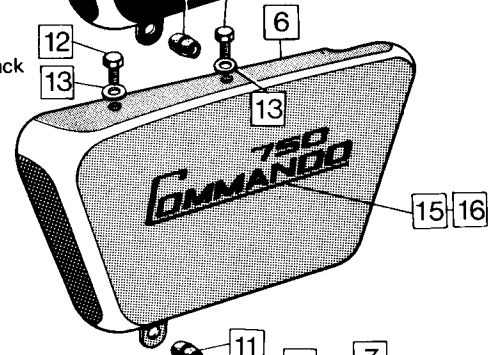

Commando 750 Roadster