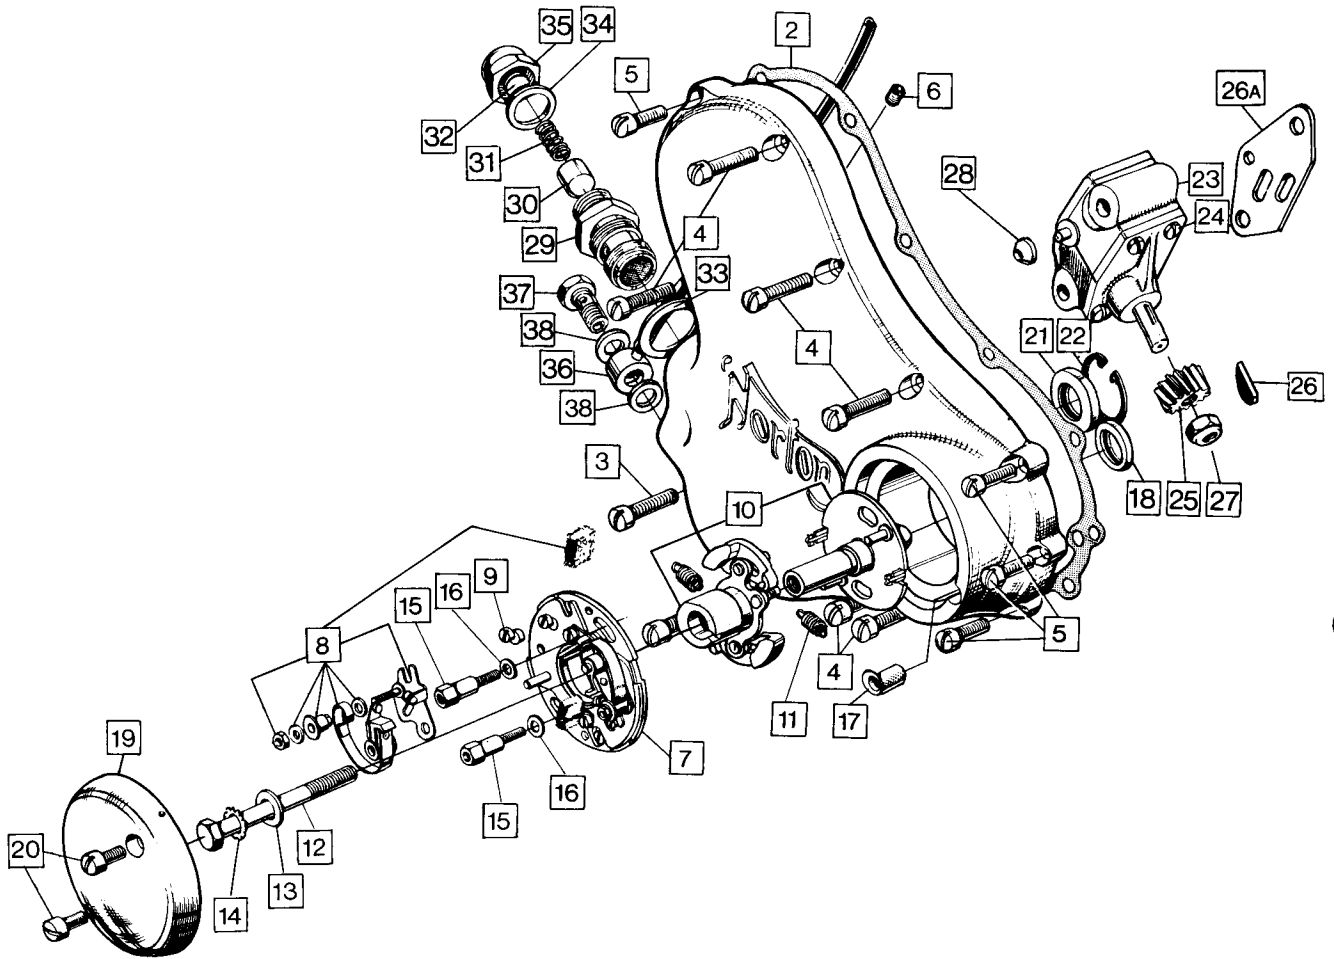

*For oversizes see preface pages

Engine: Contact Breaker, Timing Cover, Oil Pump, Oil Pressure Relief Valve

Engine: Contact Breaker, Timing Cover, Oil Pump, Oil Pressure Relief Valve

Plate No.	Part No.	Description	Qty.	Bin No.	Price
1	061073	Timing Cover	1
2	061092	Timing Cover Gasket	1
3	061102	Timing Cover Screw Long	1
4	061104	Timing Cover Screw Medium	7
5	061103	Timing Cover Screw Short	4
6	NME4591	Timing Cover Oilway Plug	1
7	54419097	Contact Breaker Plate Assembly	1
8	54419827	Contact Points Set	2
9	54419220	Contact Breaker Eccentric Screw	2
10	54419344	Auto Advance Mechanism	1
11	54415642	Auto Advance Spring Set	1
12	060720	Contact Breaker Cam Bolt	1
13	NMT2221	Contact Breaker Cam Washer, Plain	1
14	015306	Contact Breaker Cam Washer, Spring	1
15	061281	Contact Breaker Fixing Screw	2
16	029984	Contact Breaker Fixing Screw Washer	2
17	061093	Contact Breaker Lead Seal	1
18	034053	Contact Breaker Oil Seal	1
19	061087	Contact Breaker Cover	1
20	061105	Contact Breaker Cover Screw	2
21	048023	Oil Seal (in timing cover)	1
22	048079	Oil Seal Circlip	1
23	063037	Oil Pump complete	1
24	NM.15512	Oil Pump Cover Screw	4
25	NM.24733	Oil Pump Worm Gear	1
26	062609	Oil Pump Worm Gear Key	1
27	063024	Oil Pump Worm Gear Nut	1
28	NMT272	Feed Bush Sealing Washer	1
29	NMT2059A	Oil Pressure Relief Valve Body	1
30	NMT2054	Oil Pressure Relief Piston	1
31	NMT2061	Oil Pressure Relief Spring	1
32	NM.15404	Oil Pressure Relief Shim	5
33	NMT2058	Oil Pressure Relief Union Washer	1
34	NMT2057	Oil Pressure Relief Union Nut Washer	1
35	NMT2060	Oil Pressure Relief Body Nut	1
36	062168	Rocker Feed Pipe	1
37	NM.18101	Banjo Bolt	3
38	NMT1084	Fibre Washer	6