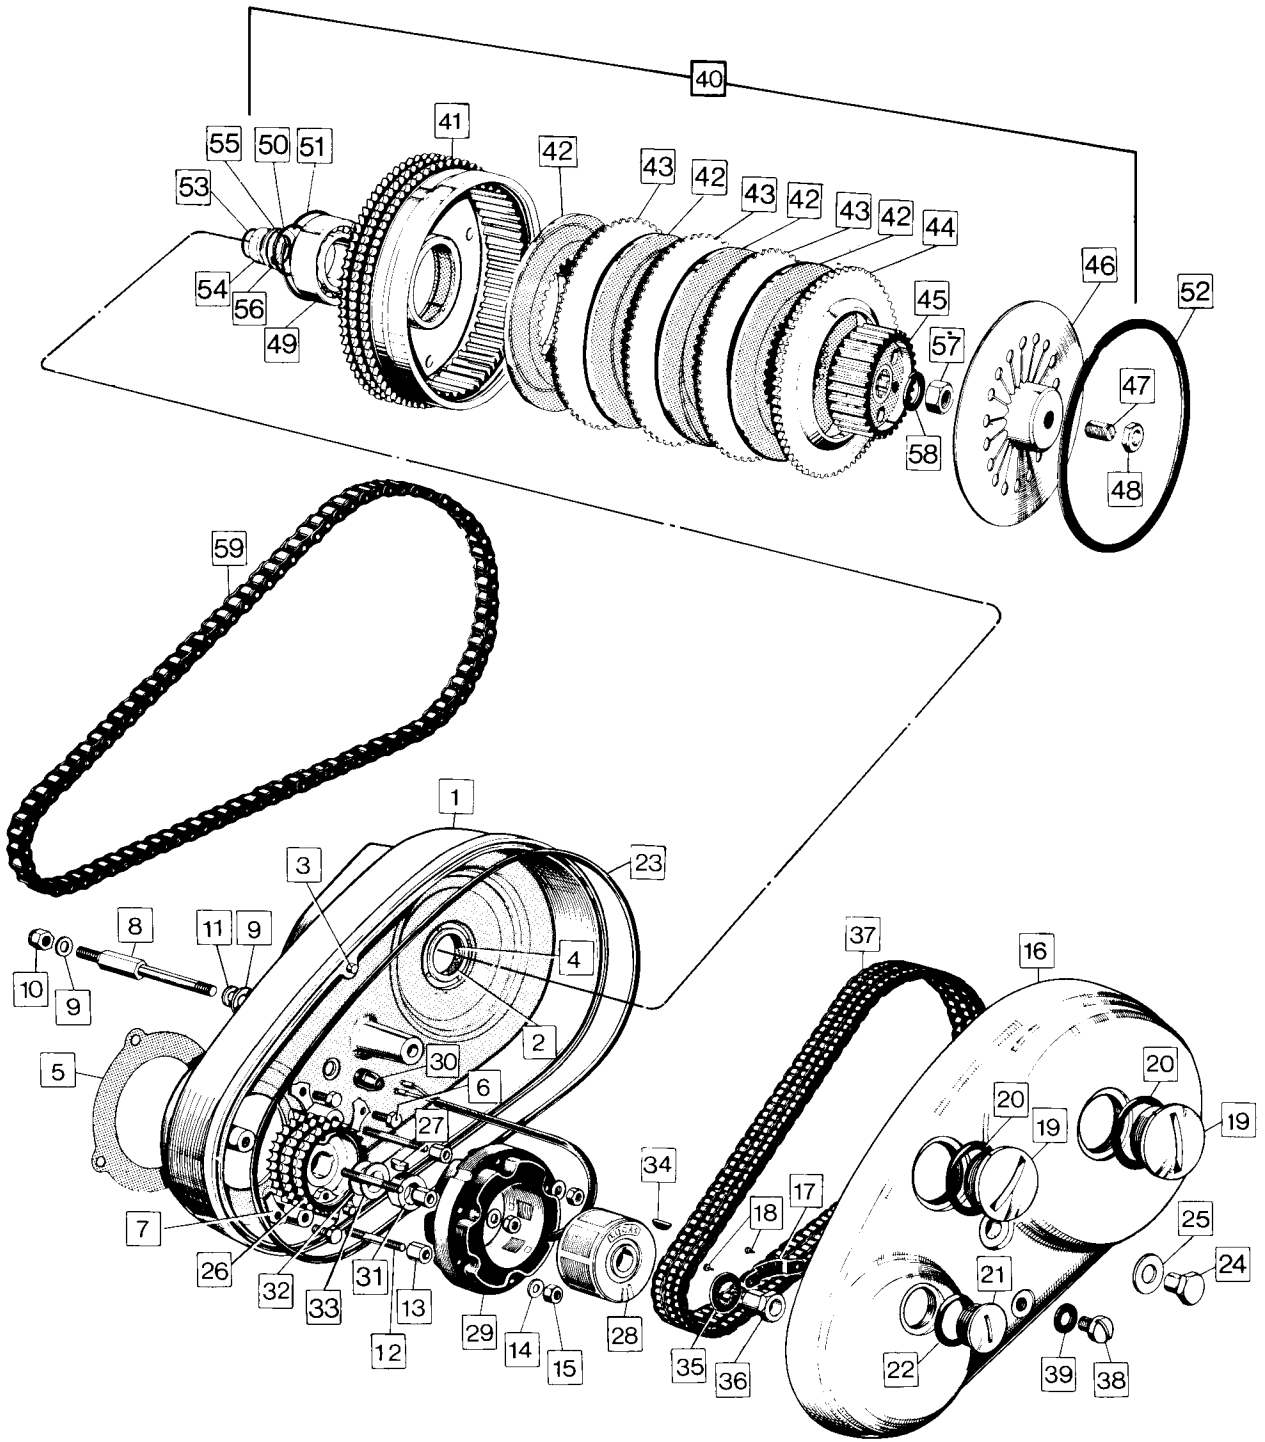

Chaincases, Chains, Sprockets, Clutch, Alternator

Chaincases, Chains, Sprockets, Clutch, Alternator

8

Plate No.	Part No.	Description	Qty.	Bin No.	Price
1	060374	Chaincase Inner Half c/w Dowels	1	.....	.....
2	060769	Chaincase Oil Seal Disc	2	.....	.....
3	024145	Chaincase Dowel	2	.....	.....
4	012443	Chaincase Felt Seal	1	.....	.....
5	060711	Chaincase to Crankcase Gasket	1	.....	.....
6	060375	Chaincase Fixing Bolt	3	.....	.....
7	060395	Chaincase Fixing Bolt Washer	3	.....	.....
8	060376	Chaincase Centre Stud	1	.....	.....
9	000010	Chaincase Centre Stud Washer	2	.....	.....
10	060397	Chaincase Centre Stud Nut	1	.....	.....
11	060399	Chaincase Centre Stud Shim	AR	.....	.....
12	060386	Stator Stud	3	.....	.....
13	060377	Stator Stud Spacer	3	.....	.....
14	000011	Stator Stud Washer	3	.....	.....
15	060700	Stator Stud Nut	3	.....	.....
16	062585	Chaincase Outer Half with Timing Plate	1	.....	.....
17	060763	Ignition Indicator Plate	1	.....	.....
18	060663	Hammer Drive Screw	2	.....	.....
19	060388	Chain Inspection Cap	2	.....	.....
20	062581	Chain Inspection Cap 'O' Ring	2	.....	.....
21	060659	Timing Inspection Cap	1	.....	.....
22	062580	Timing Inspection Cap 'O' Ring	1	.....	.....
23	060398	Chaincase Band Rubber	1	.....	.....
24	060367	Chaincase Attachment Nut	1	.....	.....
25	060368	Chaincase Attachment Nut Washer	1	.....	.....
26	060383	Engine Sprocket	1	.....	.....
27	NME3682	Engine Sprocket Key	1	.....	.....
28	54213901	Rotor	1	.....	.....
29	47205A	Stator	1	.....	.....
30	060903	Alternator Grommet	1	.....	.....
31	060402	Rotor Spacer	1	.....	.....
32	060665	Rotor Shim .010"	AR	.....	.....
33	060664	Rotor Shim .036"	AR	.....	.....
34	NM.20948	Rotor Key	1	.....	.....
35	NM.24948	Rotor Washer	1	.....	.....
36	060387	Rotor Nut	1	.....	.....
37	060366	Front Chain (Primary)	1	.....	.....
38	062582	Chaincase Oil Level Plug	1	.....	.....
39	062583	Chaincase Oil Level 'O' Ring	1	.....	.....
40	062481	Clutch Complete	1	.....	.....
41	062482	Clutch Sprocket c/w Backplate	1	.....	.....
42	061339	Clutch Friction Plate	4	.....	.....
43	060746	Clutch Plain Plate	3	.....	.....
44	060745	Clutch Pressure Plate	1	.....	.....
45	060743	Clutch Centre	1	.....	.....
46	060770	Clutch Spring Plate with Centre	1	.....	.....
47	061179	Clutch Adjuster	1	.....	.....
48	060005	Clutch Adjuster Nut	1	.....	.....
49	060750	Clutch Bearing	1	.....	.....
50	060753	Clutch Bearing Inner Circlip	1	.....	.....
51	060754	Clutch Bearing Outer Circlip	1	.....	.....
52	060751	Clutch Spring Circlip	1	.....	.....
53	060752	Clutch Location Circlip	1	.....	.....
54	060747	Clutch Location Spacer	1	.....	.....
55	060894	Clutch Location Shim .036"	AR	.....	.....
56	060895	Clutch Location Shim .048"	AR	.....	.....
57	040373	Clutch Fixing Nut	1	.....	.....
58	040374	Clutch Fixing Nut Washer	1	.....	.....
59	017376	Rear Chain	1	.....	.....