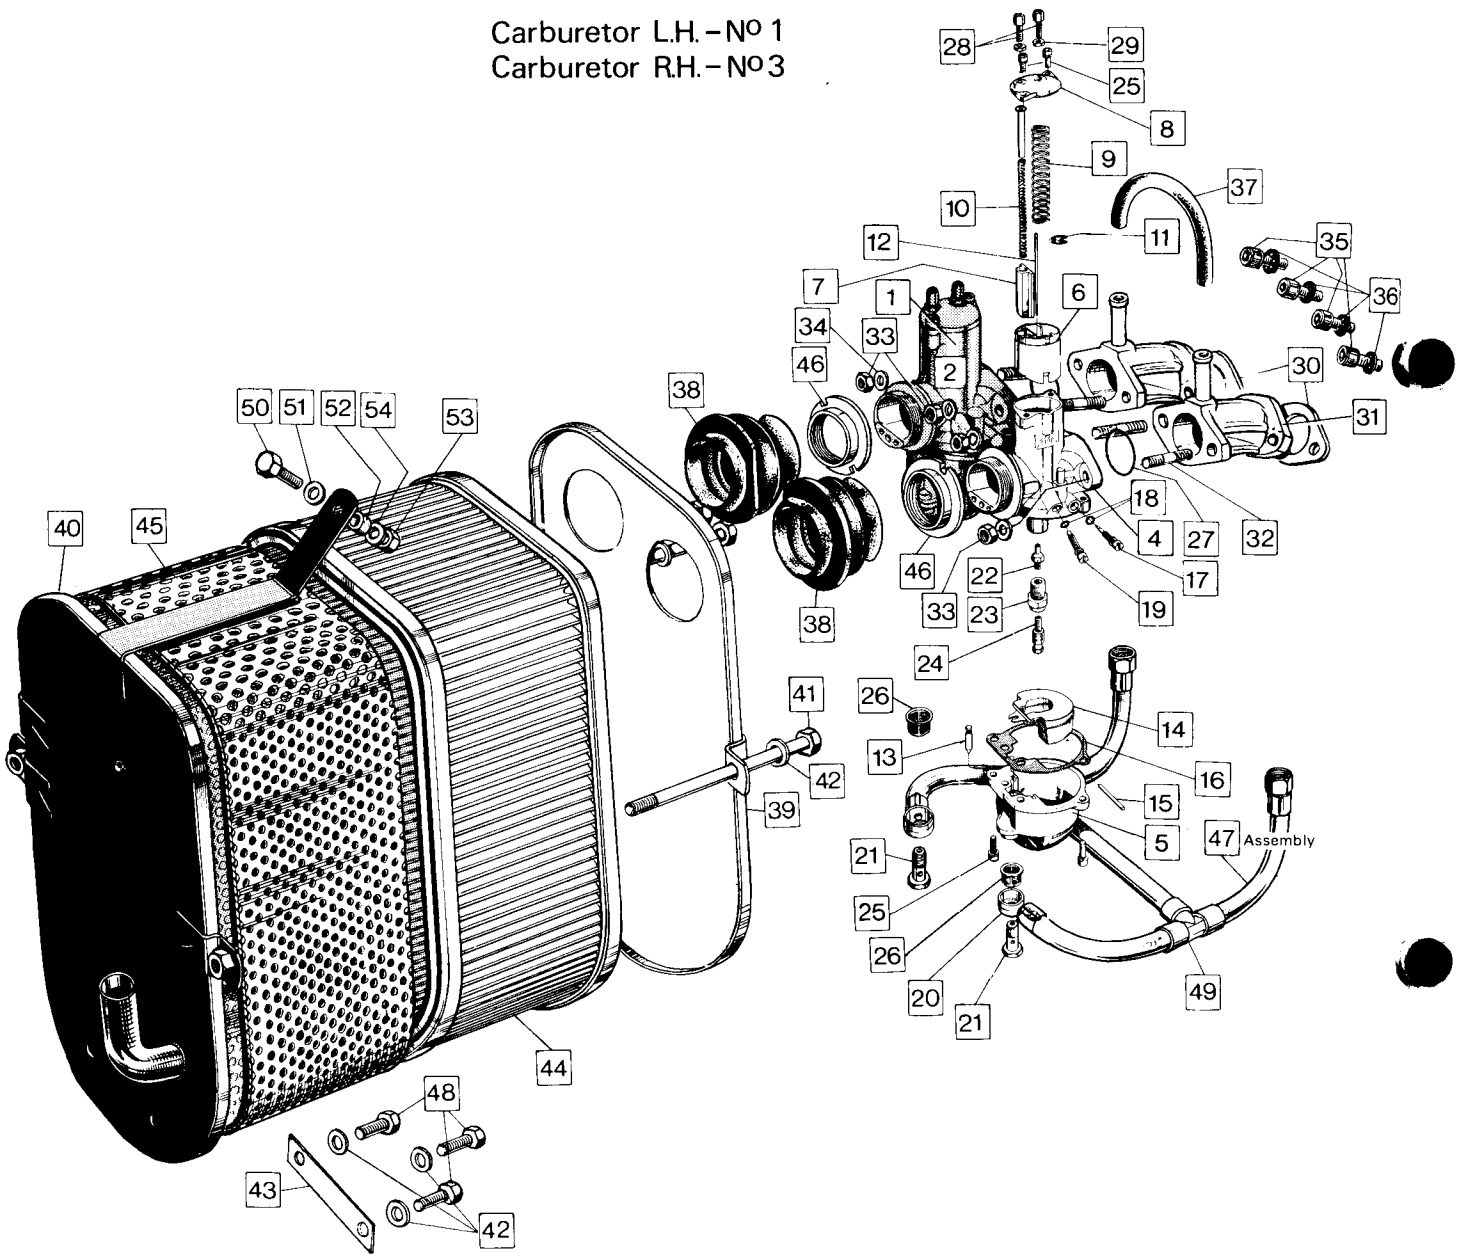

Carburetor L.H. - N° 1
Carburetor R.H. - N° 3

Carburetors, Fuel Lines, Air Filter,
Carburettor Mountings

Carburetors, Fuel Lines, Air Filter, Carburettor Mountings

Plate No.	Part No.	Description	Qty.	Bin No.	Price
1	062359	Carburettor L.H. L930/64 Std.	1	.....	.....
1	062709	Carburettor L.H. L932/18 Combat	1	.....	.....
2	L930/005	Mixing Chamber L.H. Std.	1	.....	.....
2	L932/005	Mixing Chamber L.H. Combat	1	.....	.....
3	062360	Carburettor R.H. R930/63 Std.	1	.....	.....
3	062710	Carburettor R.H. R932/19 Combat	1	.....	.....
4	R930/005	Mixing Chamber R.H. Std.	1	.....	.....
4	R932/005	Mixing Chamber R.H. Combat	1	.....	.....
5	622/050	Float Chamber Body	2	.....	.....
6	928/060	Throttle Valve (Quote Size)	2	.....	.....
7	928/062	Air Valve	2	.....	.....
8	928/064	Mixing Chamber Top	2	.....	.....
9	622/131	Throttle Valve Spring	2	.....	.....
10	622/129	Air Valve Spring	2	.....	.....
11	622/067	Needle Clip	2	.....	.....
12	622/124	Throttle Needle	2	.....	.....
13	622/068	Float Needle	2	.....	.....
14	622/069	Float	2	.....	.....
15	622/071	Float Spindle	2	.....	.....
16	622/073	Float Chamber Washer	2	.....	.....
17	622/076	Pilot Air Screw	2	.....	.....
18	622/082	Friction Ring	2	.....	.....
19	622/077	Throttle Stop	2	.....	.....
20	376/097	Banjo	2	.....	.....
21	622/078	Banjo Bolt	2	.....	.....
22	622/122	Needle Jet	2	.....	.....
23	622/128	Jet Holder	2	.....	.....
24	376/100	Main Jet (quote size)	2	.....	.....
25	622/086	Screw-Float Chamber and Carburettor Top	8	.....	.....
26	376/093	Filter	2	.....	.....
27	033281	'O' Ring	2	.....	.....
28	4/035	Cable Adjuster	4	.....	.....
29	5/077	Adjuster Locknut	4	.....	.....
30	NM.23358	Carburettor Heat Insulator Std.	2	.....	.....
30	062700	Carburettor Heat Insulator Combat	2	.....	.....
31	062819	Carburettor Spacer Std.	2	.....	.....
31	062711	Carburettor Spacer Combat	2	.....	.....
32	060577	Carburettor Stud	4	.....	.....
33	060348	Carburettor Stud Nut	4	.....	.....
34	22528	Carburettor Stud Washer	4	.....	.....
35	062536	Carburettor Fixing Screw	4	.....	.....
36	11796	Carburettor Fixing Screw Washer	4	.....	.....
37	062284	Balance Pipe Hose	1	.....	.....
38	062537	Hose	2	.....	.....
39	060902	Front Plate	1	.....	.....
40	063055	Back Plate	1	.....	.....
41	060900	Bolt	2	.....	.....
42	000012	Washer	5	.....	.....
43	060926	Locking Plate	1	.....	.....
44	060673	Air Cleaner Element	1	.....	.....
45	060816	Perforated Plate	1	.....	.....
46	033027	Air Cleaner Adaptor Sleeve	2	.....	.....
47	061440	Gas Pipe Assembly	1	.....	.....
48	060327	Air Cleaner Fixing Bolt	2	.....	.....
49	062334	T Piece for Fuel Pipe	2	.....	.....
50	060617	Bolt	1	.....	.....
51	000012	Plain Washer	2	.....	.....
52	062170	Spacer	1	.....	.....
53	033057	Nut	1	.....	.....