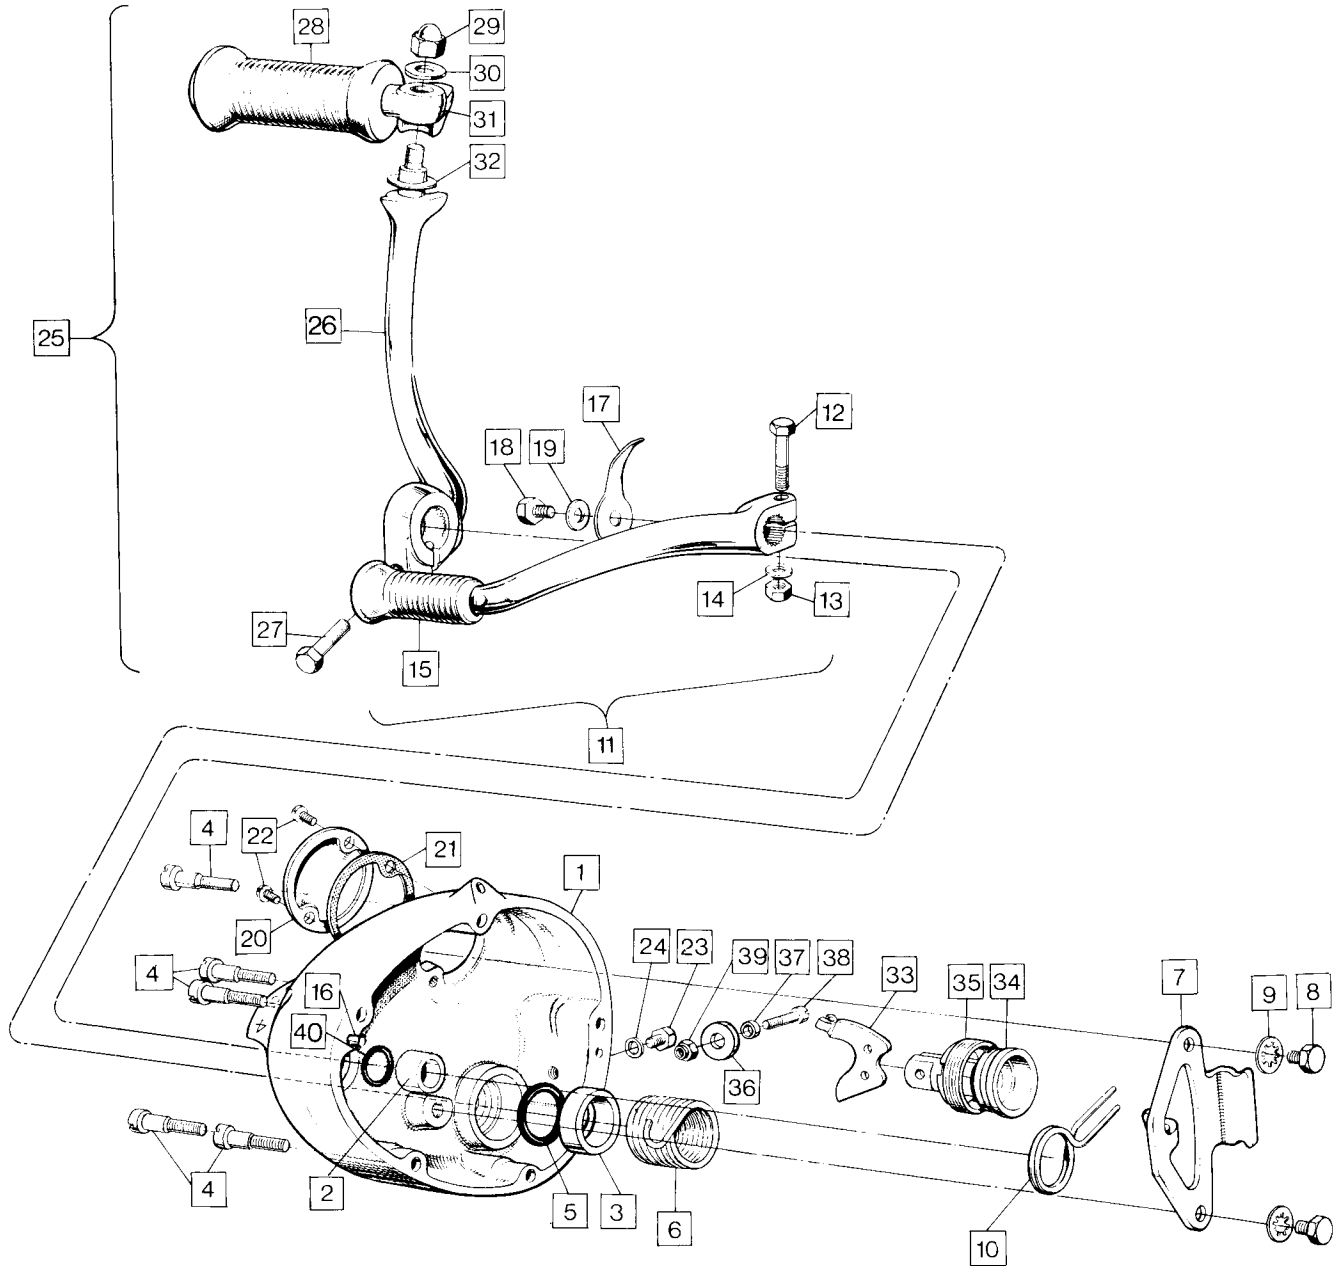

Gearbox: Inner Cover

Gearbox: Inner Cover

6

Plate No.	Part No.	Description	Qty.	Bin No.	Price
1	040035	Selector Fork Spindle	1
2	040022	Selector Fork	2
3	040111	Ratchet Plate Assembled	1
4	040038	Ratchet Spring	1
5	040078	Knuckle Pin Roller	1
6	040079	Ratchet Spindle 'O' Ring	1
7	040109	Quadrant	1
8	040024	Gearshift Pawl	1
9	040049	Gearshift Pawl Circlip	1
10	040110	Pawl Carrier Assembled	1
11	040067	Pawl Pivot Pin	1
12	040135	Spring Washer	1
13	040108	Camplate	1
14	040034	Cam Plunger	1
15	040442	Plunger Spring	1
16	040036	Plunger Spring Bolt	1
17	040477	Kickstart Shaft with Bush	1
18	040146	Bush, Shaft	1
19	040473	Bush, Cover	1
20	062015	Kickstart Pawl	1
21	040033	Kickstart Pawl Pin	1
22	040069	Kickstart Pawl Plunger	1
23	040044	Kickstart Pawl Spring	1
24	040467	Gearbox Inner Cover Ass.	1
25	040061	Gear Shift Inner Bush	1
26	040023	Mainshaft Nut	1
27	040099	Mainshaft Bearing	1
28	000004	Gearbox Inner Cover Stud Nut	7
29	040030	Gasket, Inner Cover to Shell	1
30	040055	Gasket, Inner Cover to Outer Cover	1
31	040084	Clutch Pushrod	1
32	040031	Clutch Operating Ball	1