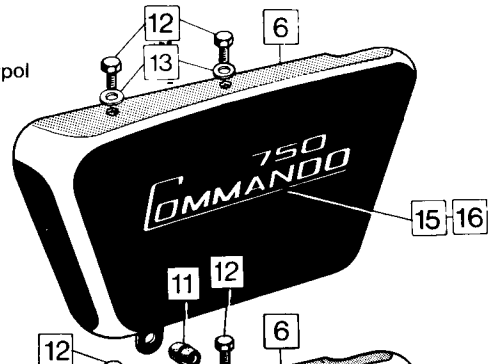

Commando 750 Interpol

Commando 750 Fastback