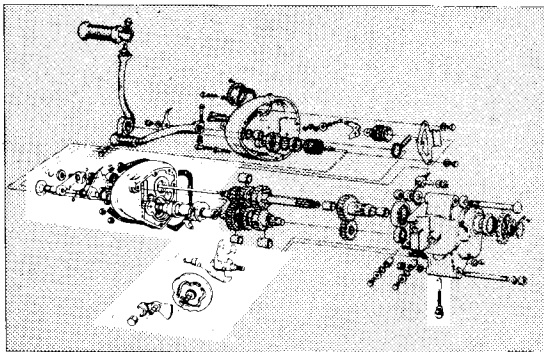

Gearbox: Inner Cover

Gearbox: Inner Cover

6

Plate No.	Part No.	Description	Qty.	Bin No.	Price
1	040035	Selector Fork Spindle	1	.....	.....
2	040022	Selector Fork	2	.....	.....
3	040111	Ratchet Plate Assembled	1	.....	.....
4	040038	Ratchet Spring	1	.....	.....
5	040078	Knuckle Pin Roller	1	.....	.....
6	040079	Ratchet Spindle 'O' Ring	1	.....	.....
7	040109	Quadrant	1	.....	.....
8	040024	Gearshift Pawl	1	.....	.....
9	040049	Gearshift Pawl Circlip	1	.....	.....
10	040110	Pawl Carrier Assembled	1	.....	.....
11	040067	Pawl Pivot Pin	1	.....	.....
12	040135	Spring Washer	1	.....	.....
13	040108	Camplate	1	.....	.....
14	040034	Cam Plunger	1	.....	.....
15	040442	Plunger Spring	1	.....	.....
16	040036	Plunger Spring Bolt	1	.....	.....
17	040477	Kickstart Shaft with Bush	1	.....	.....
18	040146	Bush, Shaft	1	.....	.....
19	040473	Bush, Cover	1	.....	.....
20	062015	Kickstart Pawl	1	.....	.....
21	040033	Kickstart Pawl Pin	1	.....	.....
22	040069	Kickstart Pawl Plunger	1	.....	.....
23	040044	Kickstart Pawl Spring	1	.....	.....
24	040467	Gearbox Inner Cover Ass.	1	.....	.....
25	040061	Gear Shift Inner Bush	1	.....	.....
26	040023	Mainshaft Nut	1	.....	.....
27	040099	Mainshaft Bearing	1	.....	.....
28	000004	Gearbox Inner Cover Stud Nut	7	.....	.....
29	040030	Gasket, Inner Cover to Shell	1	.....	.....
30	040055	Gasket, Inner Cover to Outer Cover	1	.....	.....
31	040084	Clutch Pushrod	1	.....	.....
32	040031	Clutch Operating Ball	1	.....	.....