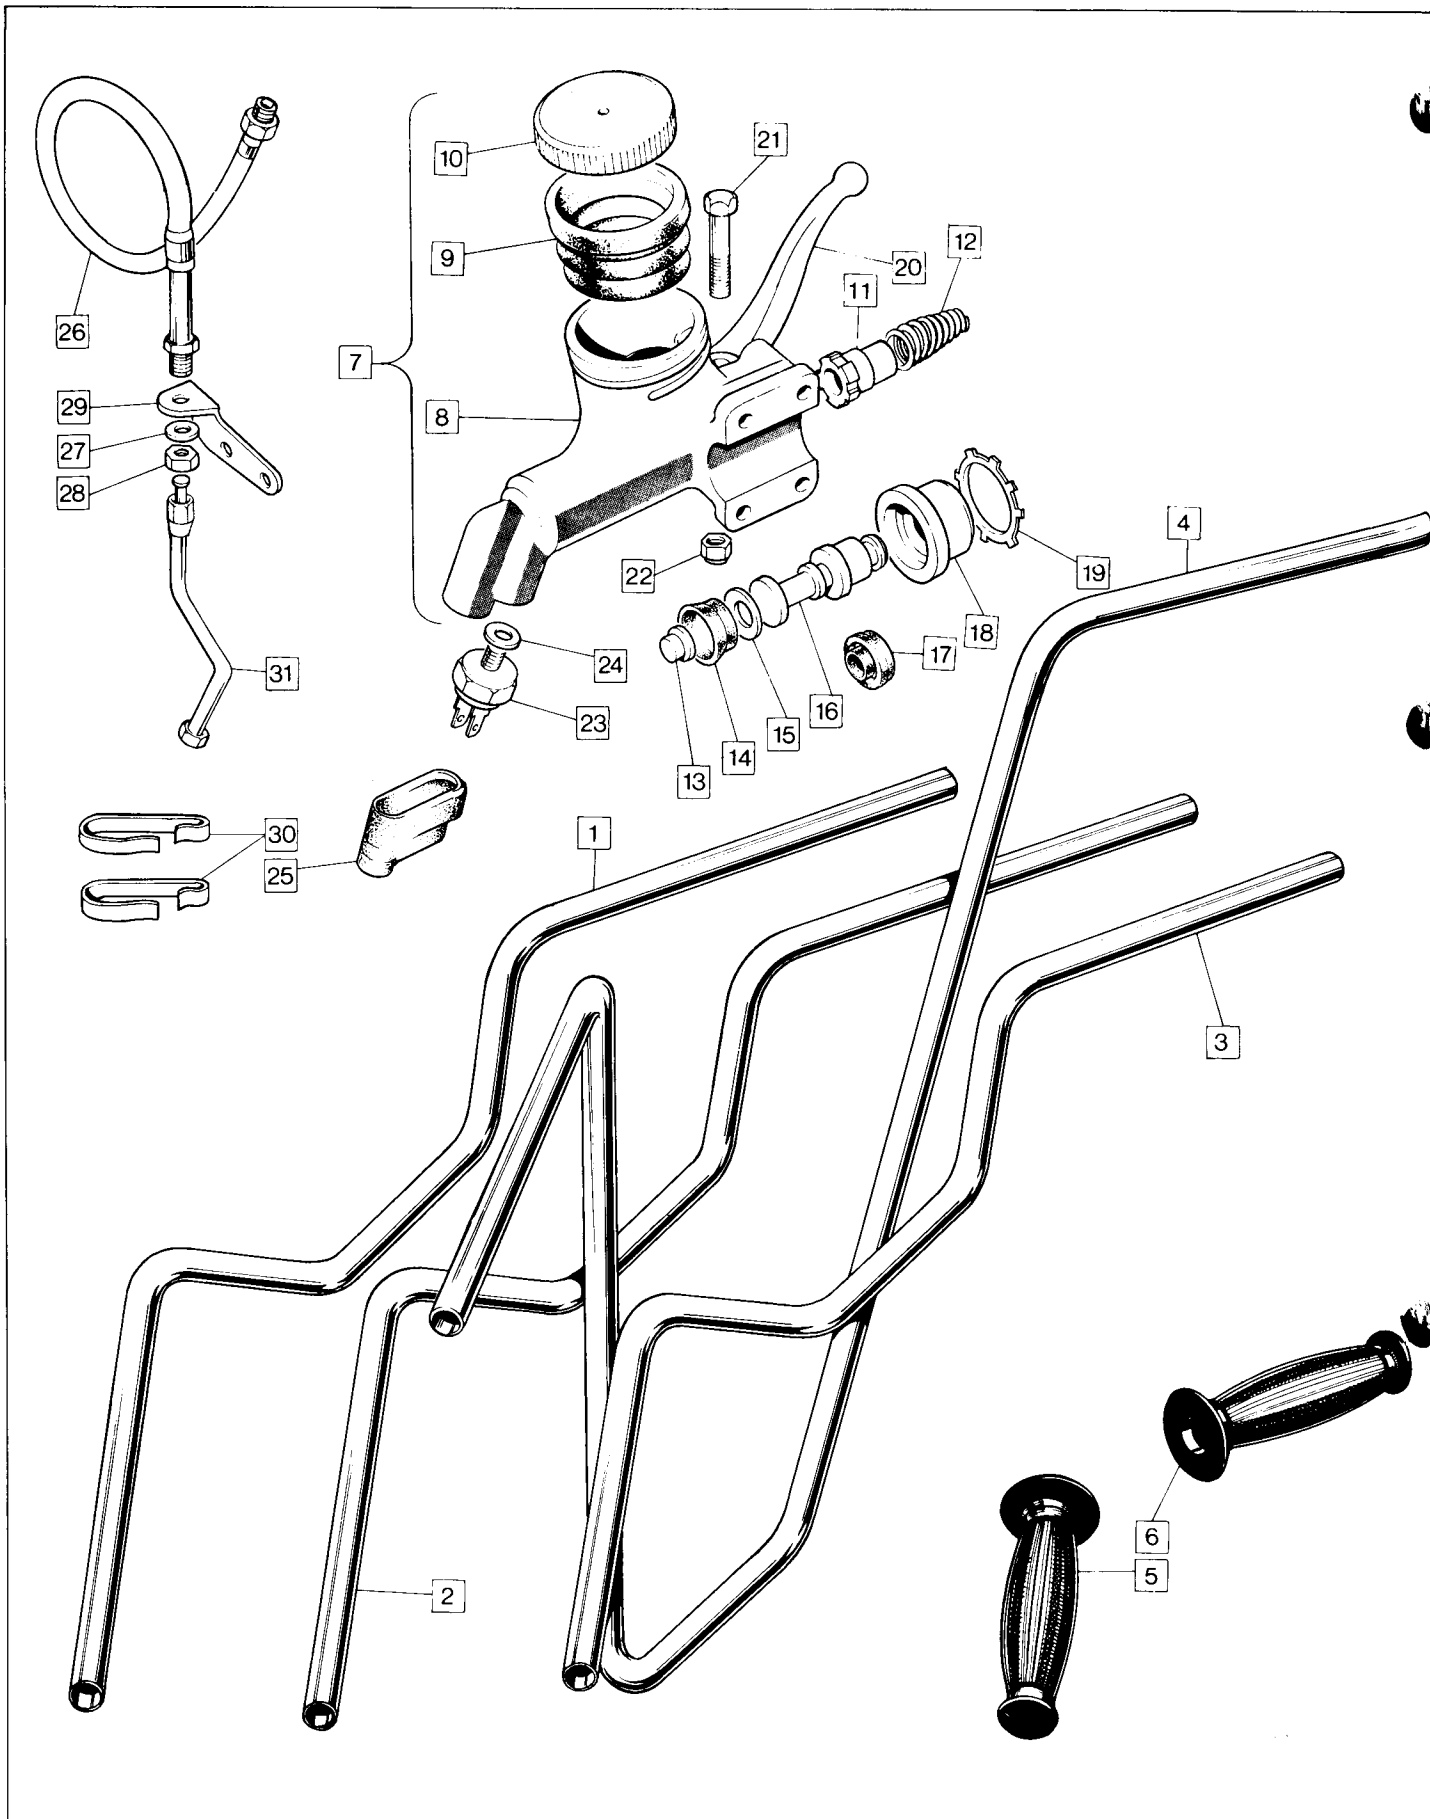

Handlebars, Disc Brake Master Cylinder
and Hose Group

Handlebars, Disc Brake Master Cylinder and Hose Group

19

Plate No.	Part No.	Description	Qty.	Bin No.	Price
		HANDLEBAR – FASTBACK, FASTBACK L.R., ROADSTER, INTERSTATE U.S.A.			
1	061046	Handlebar	1	.....	.....
		HANDLEBAR – INTERPOL			
2	062306	Handlebar	1	.....	.....
		HANDLEBAR – INTERSTATE (EUROPE)			
3	063170	Handlebar	1	.....	.....
		HANDLEBAR – HI-RIDER			
4	062405	Handlebar	1	.....	.....
		HANDLEBAR GRIPS			
5	061879	Dummy Grip	1	.....	.....
6	061830	Twistgrip Rubber	1	.....	.....
		DISC BRAKE MASTER CYLINDER			
7	061938	Master Cylinder Assembly complete	1	.....	.....
8	061939	Master Cylinder Body (not available separately)			
9	061946	Bellows	1	.....	.....
10	061920	Cap	1	.....	.....
11	061944	Valve	1	.....	.....
12	061906	Spring	1	.....	.....
13	061972	Spreader	1	.....	.....
14	061942	Primary Cup	1	.....	.....
15	061943	Primary Cup Washer	1	.....	.....
16	061898	Piston	1	.....	.....
17	061945	Secondary Cup	1	.....	.....
18	061941	Boot	1	.....	.....
19	061947	Circlip	1	.....	.....
20	063241	Brake Lever	1	.....	.....
21	062184	Pivot Bolt	1	.....	.....
22	062240	Nut, Pivot Bolt	1	.....	.....
23	061934	Brake Light Switch	1	.....	.....
24	040606	Washer, Brake Light Switch	1	.....	.....
25	062524	Switch Cover	1	.....	.....
		HYDRAULIC HOSE AND FITTINGS			
26	063508	Hose Assembly (23 in. long)	1	.....	.....
26	062707	Hose Assembly (25 in. long)	1	.....	.....
26	063507	Hose Assembly (28 in. long)	1	.....	.....
26	063541	Hose Assembly (31 in. long)	1	.....	.....
26	063540	Hose Assembly (34 in. long)	1	.....	.....
27	26634	Washer	1	.....	.....
28	26078	Nut	1	.....	.....
29	062706	Hose Support Bracket	1	.....	.....
30	063031	Pipe Clip	2	.....	.....
31	062708	Pipe Assembly	1	.....	.....
		BRAKE FLUID			
Not illus.	063111	Lockheed 329 Brake Fluid, 8 Imp. fl. oz. (.48 U.S. pints/.227 litres)	AR	.....	.....
Not illus.	SSB912	Master Cylinder Repair Kit	AR	.....	.....