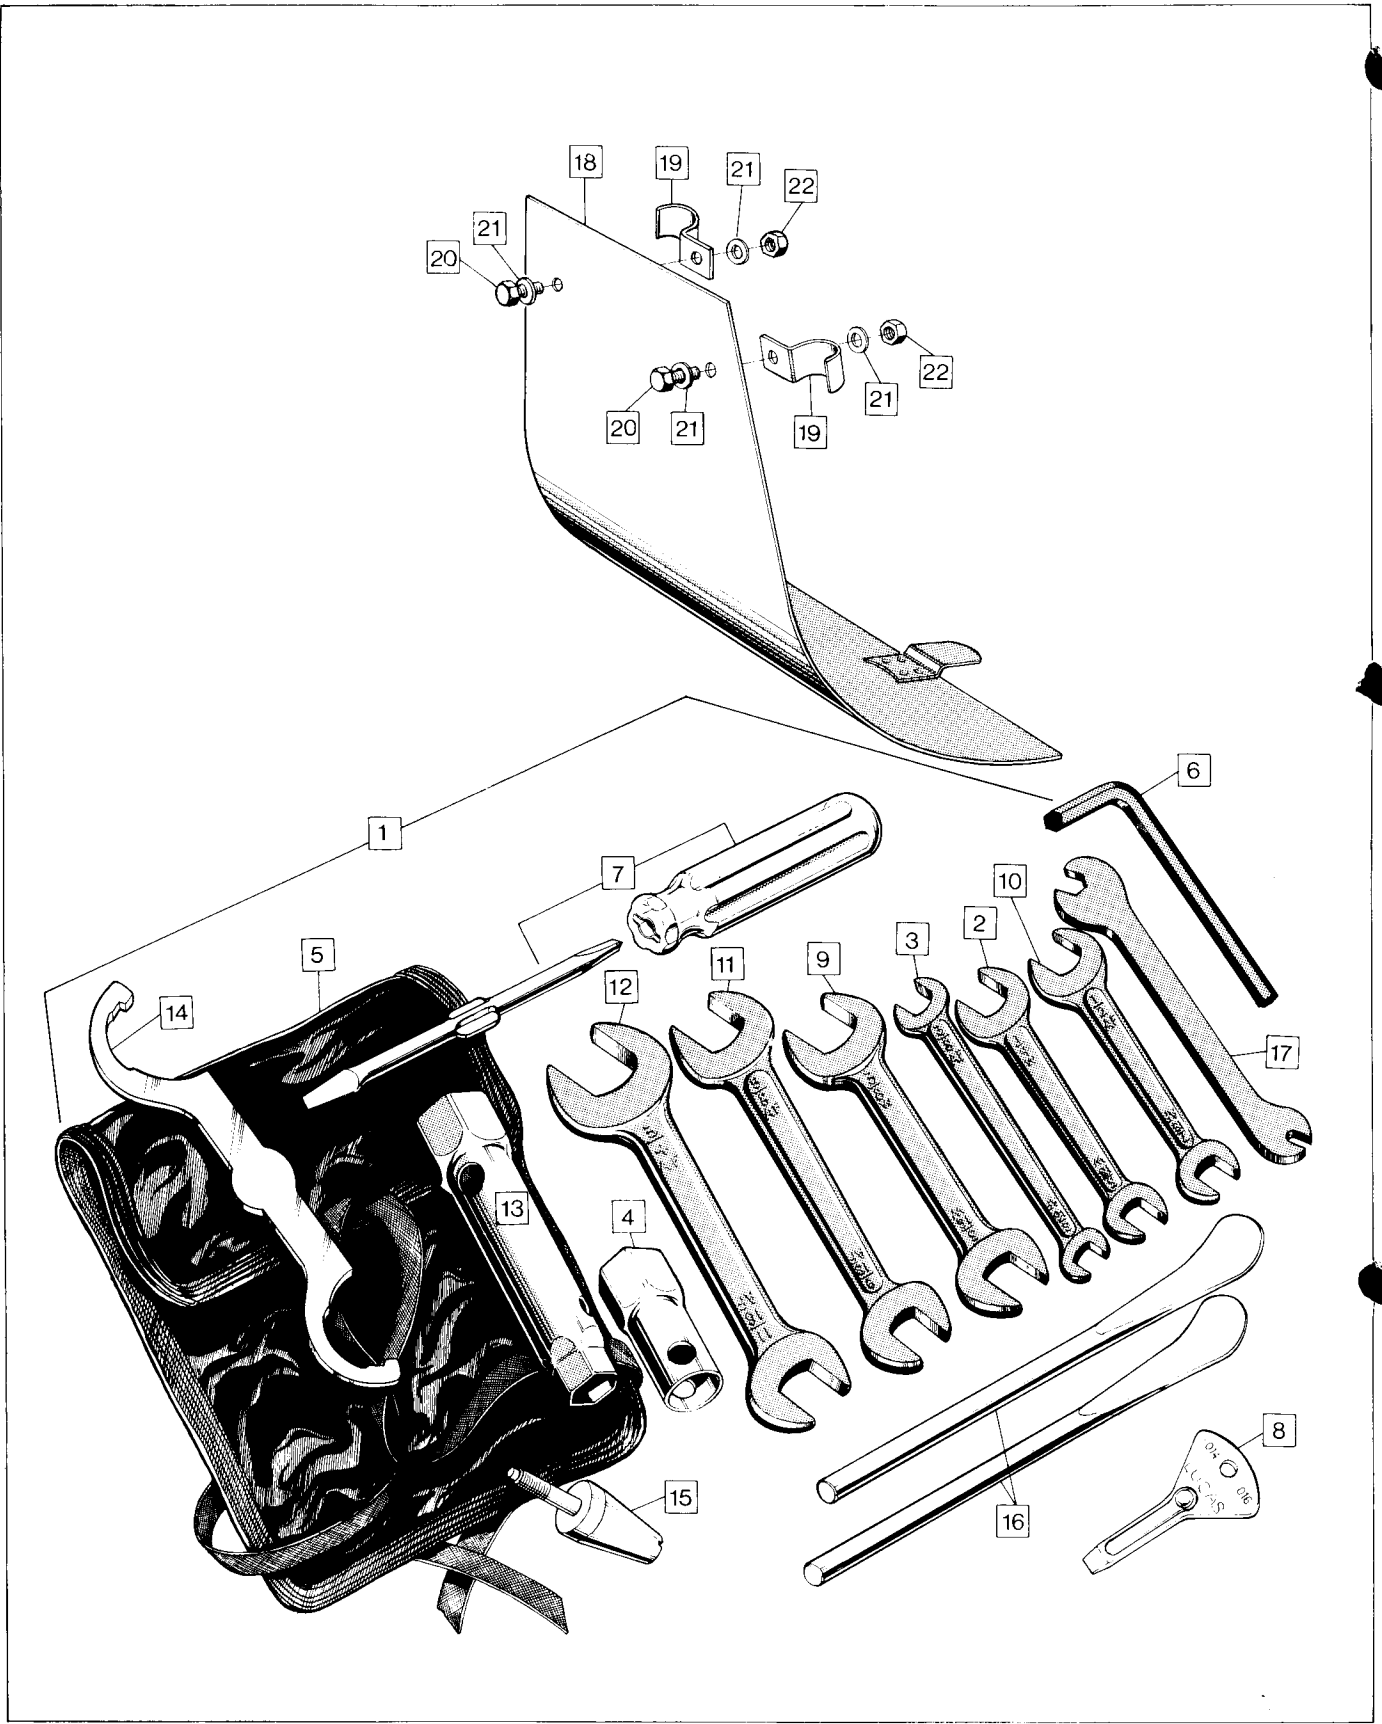

Toolkit and Skid Plate

Toolkit and Skid Plate **29**

Plate No.	Part No.	Description	Qty.	Bin No.	Price
	TOOL KIT CPTÉ				
1	062550	Tool Kit complete	1	.....	.....
2	017052	Spanner $\frac{3}{16}$" x $\frac{1}{4}$" open ended	1	.....	.....
3	017053	Spanner $\frac{5}{16}$" x $\frac{3}{8}$" open ended	1	.....	.....
4	017252	Spanner - Spark Plug	1	.....	.....
5	017253	Bag	1	.....	.....
6	019869	Key, Socket Screw	1	.....	.....
7	062551	Screwdriver	1	.....	.....
8	024365	Gauge/Contact Breaker Screwdriver	1	.....	.....
9	060820	Spanner $\frac{5}{16}$" x $\frac{3}{8}$" open ended	1	.....	.....
10	060821	Spanner $\frac{7}{16}$" x $\frac{1}{2}$" open ended	1	.....	.....
11	060822	Spanner $\frac{9}{16}$" x $\frac{5}{8}$" open ended	1	.....	.....
12	060823	Spanner $\frac{11}{16}$" x $\frac{3}{4}$" open ended	1	.....	.....
13	060922	Spanner $\frac{3}{4}$" x $\frac{15}{16}$" Box	1	.....	.....
14	061284	Spanner Suspension Unit	1	.....	.....
15	061359	Camshaft Oil Seal Guide	1	.....	.....
16	NMLTU07	Lever	2	.....	.....
17	NMSPU2/20	Spanner Rocker Adjusters	1	.....	.....
	SKID PLATE (Available only as Spares)				
18	062401	Skid Plate	1	.....	.....
19	062404	Clip	2	.....	.....
20	060359	Bolt	2	.....	.....
21	000011	Washer	4	.....	.....
22	060348	Nut	2	.....	.....