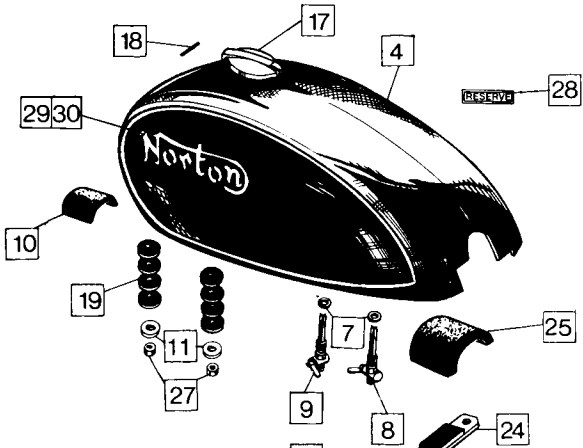

Gas Tanks

Plate No.	Part No.	Description	Qty.	Bin No.	Price
GLASS FIBRE GAS TANKS					
1	062025/8	*Tank, Fastback, British Racing Green	1	.....	.....
1	062025/7	*Tank, Fastback, Solid Signal Red	1	.....	.....
1	062025/4	*Tank, Fastback, Fireflake Royal Blue	1	.....	.....
1	062025/2	*Tank, Fastback, Fireflake Golden Bronze	1	.....	.....
2	062026/4	*Tank, Roadster, Fireflake Royal Blue	1	.....	.....
2	062026/6	*Tank, Roadster, Solid Canary Yellow	1	.....	.....
2	062026/7	*Tank, Roadster, Solid Signal Red	1	.....	.....
2	062026/9	*Tank, Roadster, Black with lining	1	.....	.....
2	062026/10	*Tank, Roadster, Solid Signal Orange	1	.....	.....
2	062026/2	*Tank, Roadster, Fireflake Golden Bronze	1	.....	.....
2	062026/3	*Tank, Roadster, Fireflake Roman Purple	1	.....	.....
3	062371/6	*Tank, Hirider, Solid Canary Yellow	1	.....	.....
3	062371/11	*Tank, Hirider, Solid Tangerine	1	.....	.....
4	063173/9	*Tank, Interstate, Black/Gold lining	1	.....	.....
4	063173/14	*Tank, Intersate, Blue/Silver lining	1	.....	.....
*All the above are less decals					
STEEL GAS TANKS					
2A	062701/4	*Tank, Roadster, Fireflake Royal Blue	1	.....	.....
2A	062701/6	*Tank, Roadster, Solid Canary Yellow	1	.....	.....
2A	062701/7	*Tank, Roadster, Solid Signal Red	1	.....	.....
2A	062701/9	*Tank, Roadster, Black with lining	1	.....	.....
2A	062701/10	*Tank, Roadster, Solid Signal Orange	1	.....	.....
2A	063156/2	*Tank, Roadster, Fireflake Golden Bronze	1	.....	.....
2A	063156/3	*Tank, Roadster, Fireflake Roman Purple	1	.....	.....
4A	063394/9	*Tank, Interstate, Black/Gold lining	1	.....	.....
4A	063394/14	*Tank, Interstate, Blue/Silver lining	1	.....	.....
4A	063394/15	*Tank, Interstate, Red	1	.....	.....
5	061764/1	*Tank, Interpol, White (with recess)	1	.....	.....
6	062224/1	*Tank, Interpol, Black (with top pommels)	1	.....	.....
*All the above are less decals and fittings					
GAS TANK FITTINGS					
7	000183	Tap Washer	2	.....	.....
8	031746	Tap Reserve	1	.....	.....
9	033155	Tap	1	.....	.....
10	026359	Thin Rubber	1	.....	.....
11	014999	Washer	2	.....	.....
12	060498	Ring, Tank Fixing	1	.....	.....
13	013325	Filler Cap - Interpol Models	1	.....	.....
14	060797	Nyloc Nut	2	.....	.....
15	062567	Thick Rubber	1	.....	.....
16	060622	Mounting	2	.....	.....
17	060681	Filler Cap - all except Interpol	1	.....	.....
18	060882	Pin, Filler Cap - all except Interpol	1	.....	.....
19	060648	Front Rubber	8 or 12	.....	.....
20	060359	Rear Bolt	2	.....	.....
21	000011	Washer	2	.....	.....
22	062367	Strap, Hi-Rider Model	1	.....	.....
23	063121	Fixing Strap. Steel Tanks	1	.....	.....
24	063239	Fixing Strap. Interstate	1	.....	.....
25	063204	Thick Rubber	1	.....	.....
26	063215	Stud, Tank Fixing	2	.....	.....
27	063123	Nut, Nyloc	4	.....	.....
DECALS					
28	009195	Decal "Reserve"	1	.....	.....
29	062021	Decal "Norton" Gold/Black Edge	2	.....	.....
30	062022	Decal "Norton" All Black	2	.....	.....
31	063179	Decal "Norton" Silver/Black Edge	2	.....	.....