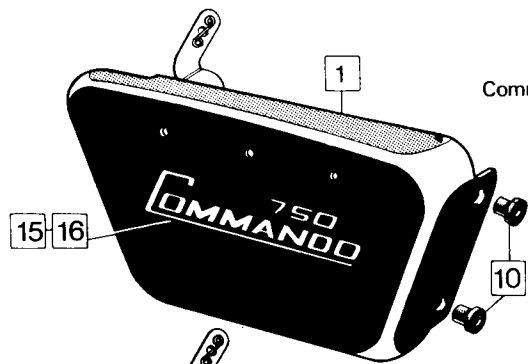

Commando 750 Fastback

Commando 750 Interpol