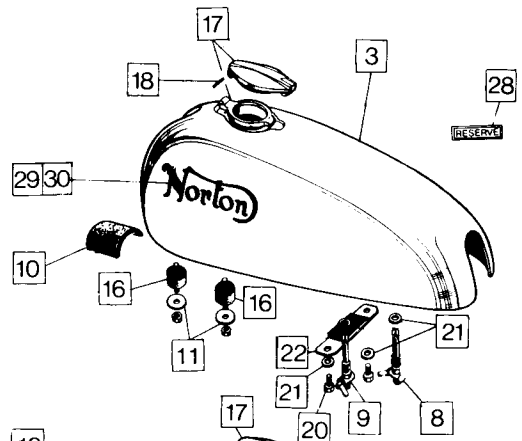

Gas Tanks

Plate No.	Part No.	Description	Qty.	Bin No.	Price
GLASS FIBRE GAS TANKS					
1	062025/8	*Tank, Fastback, British Racing Green	1	.....	.....
1	062025/7	*Tank, Fastback, Solid Signal Red	1	.....	.....
1	062025/4	*Tank, Fastback, Fireflake Royal Blue	1	.....	.....
1	062025/2	*Tank, Fastback, Fireflake Golden Bronze	1	.....	.....
2	062026/4	*Tank, Roadster, Fireflake Royal Blue	1	.....	.....
2	062026/6	*Tank, Roadster, Solid Canary Yellow	1	.....	.....
2	062026/7	*Tank, Roadster, Solid Signal Red	1	.....	.....
2	062026/9	*Tank, Roadster, Black with lining	1	.....	.....
2	062026/10	*Tank, Roadster, Solid Signal Orange	1	.....	.....
2	062026/2	*Tank, Roadster, Fireflake Golden Bronze	1	.....	.....
2	062026/3	*Tank, Roadster, Fireflake Roman Purple	1	.....	.....
3	062371/6	*Tank, Hirider, Solid Canary Yellow	1	.....	.....
3	062371/11	*Tank, Hirider, Solid Tangerine	1	.....	.....
4	063173/9	*Tank, Interstate, Black/Gold lining	1	.....	.....
4	063173/14	*Tank, Intersate, Blue/Silver lining	1	.....	.....
*All the above are less decals					
STEEL GAS TANKS					
2A	062701/4	*Tank, Roadster, Fireflake Royal Blue	1	.....	.....
2A	062701/6	*Tank, Roadster, Solid Canary Yellow	1	.....	.....
2A	062701/7	*Tank, Roadster, Solid Signal Red	1	.....	.....
2A	062701/9	*Tank, Roadster, Black with lining	1	.....	.....
2A	062701/10	*Tank, Roadster, Solid Signal Orange	1	.....	.....
2A	063156/2	*Tank, Roadster, Fireflake Golden Bronze	1	.....	.....
2A	063156/3	*Tank, Roadster, Fireflake Roman Purple	1	.....	.....
4A	063394/9	*Tank, Interstate, Black/Gold lining	1	.....	.....
4A	063394/14	*Tank, Interstate, Blue/Silver lining	1	.....	.....
4A	063394/15	*Tank, Interstate, Red	1	.....	.....
5	061764/1	*Tank, Interpol, White (with recess)	1	.....	.....
6	062224/1	*Tank, Interpol, Black (with top pommels)	1	.....	.....
*All the above are less decals and fittings					
GAS TANK FITTINGS					
7	000183	Tap Washer	2	.....	.....
8	031746	Tap Reserve	1	.....	.....
9	033155	Tap	1	.....	.....
10	026359	Thin Rubber	1	.....	.....
11	014999	Washer	2	.....	.....
12	060498	Ring, Tank Fixing	1	.....	.....
13	013325	Filler Cap - Interpol Models	1	.....	.....
14	060797	Nyloc Nut	2	.....	.....
15	062567	Thick Rubber	1	.....	.....
16	060622	Mounting	2	.....	.....
17	060681	Filler Cap - all except Interpol	1	.....	.....
18	060882	Pin, Filler Cap - all except Interpol	1	.....	.....
19	060648	Front Rubber	8 or 12	.....	.....
20	060359	Rear Bolt	2	.....	.....
21	000011	Washer	2	.....	.....
22	062367	Strap, Hi-Rider Model	1	.....	.....
23	063121	Fixing Strap. Steel Tanks	1	.....	.....
24	063239	Fixing Strap. Interstate	1	.....	.....
25	063204	Thick Rubber	1	.....	.....
26	063215	Stud, Tank Fixing	2	.....	.....
27	063123	Nut, Nyloc	4	.....	.....
DECALS					
28	009195	Decal "Reserve"	1	.....	.....
29	062021	Decal "Norton" Gold/Black Edge	2	.....	.....
30	062022	Decal "Norton" All Black	2	.....	.....
31	063179	Decal "Norton" Silver/Black Edge	2	.....	.....