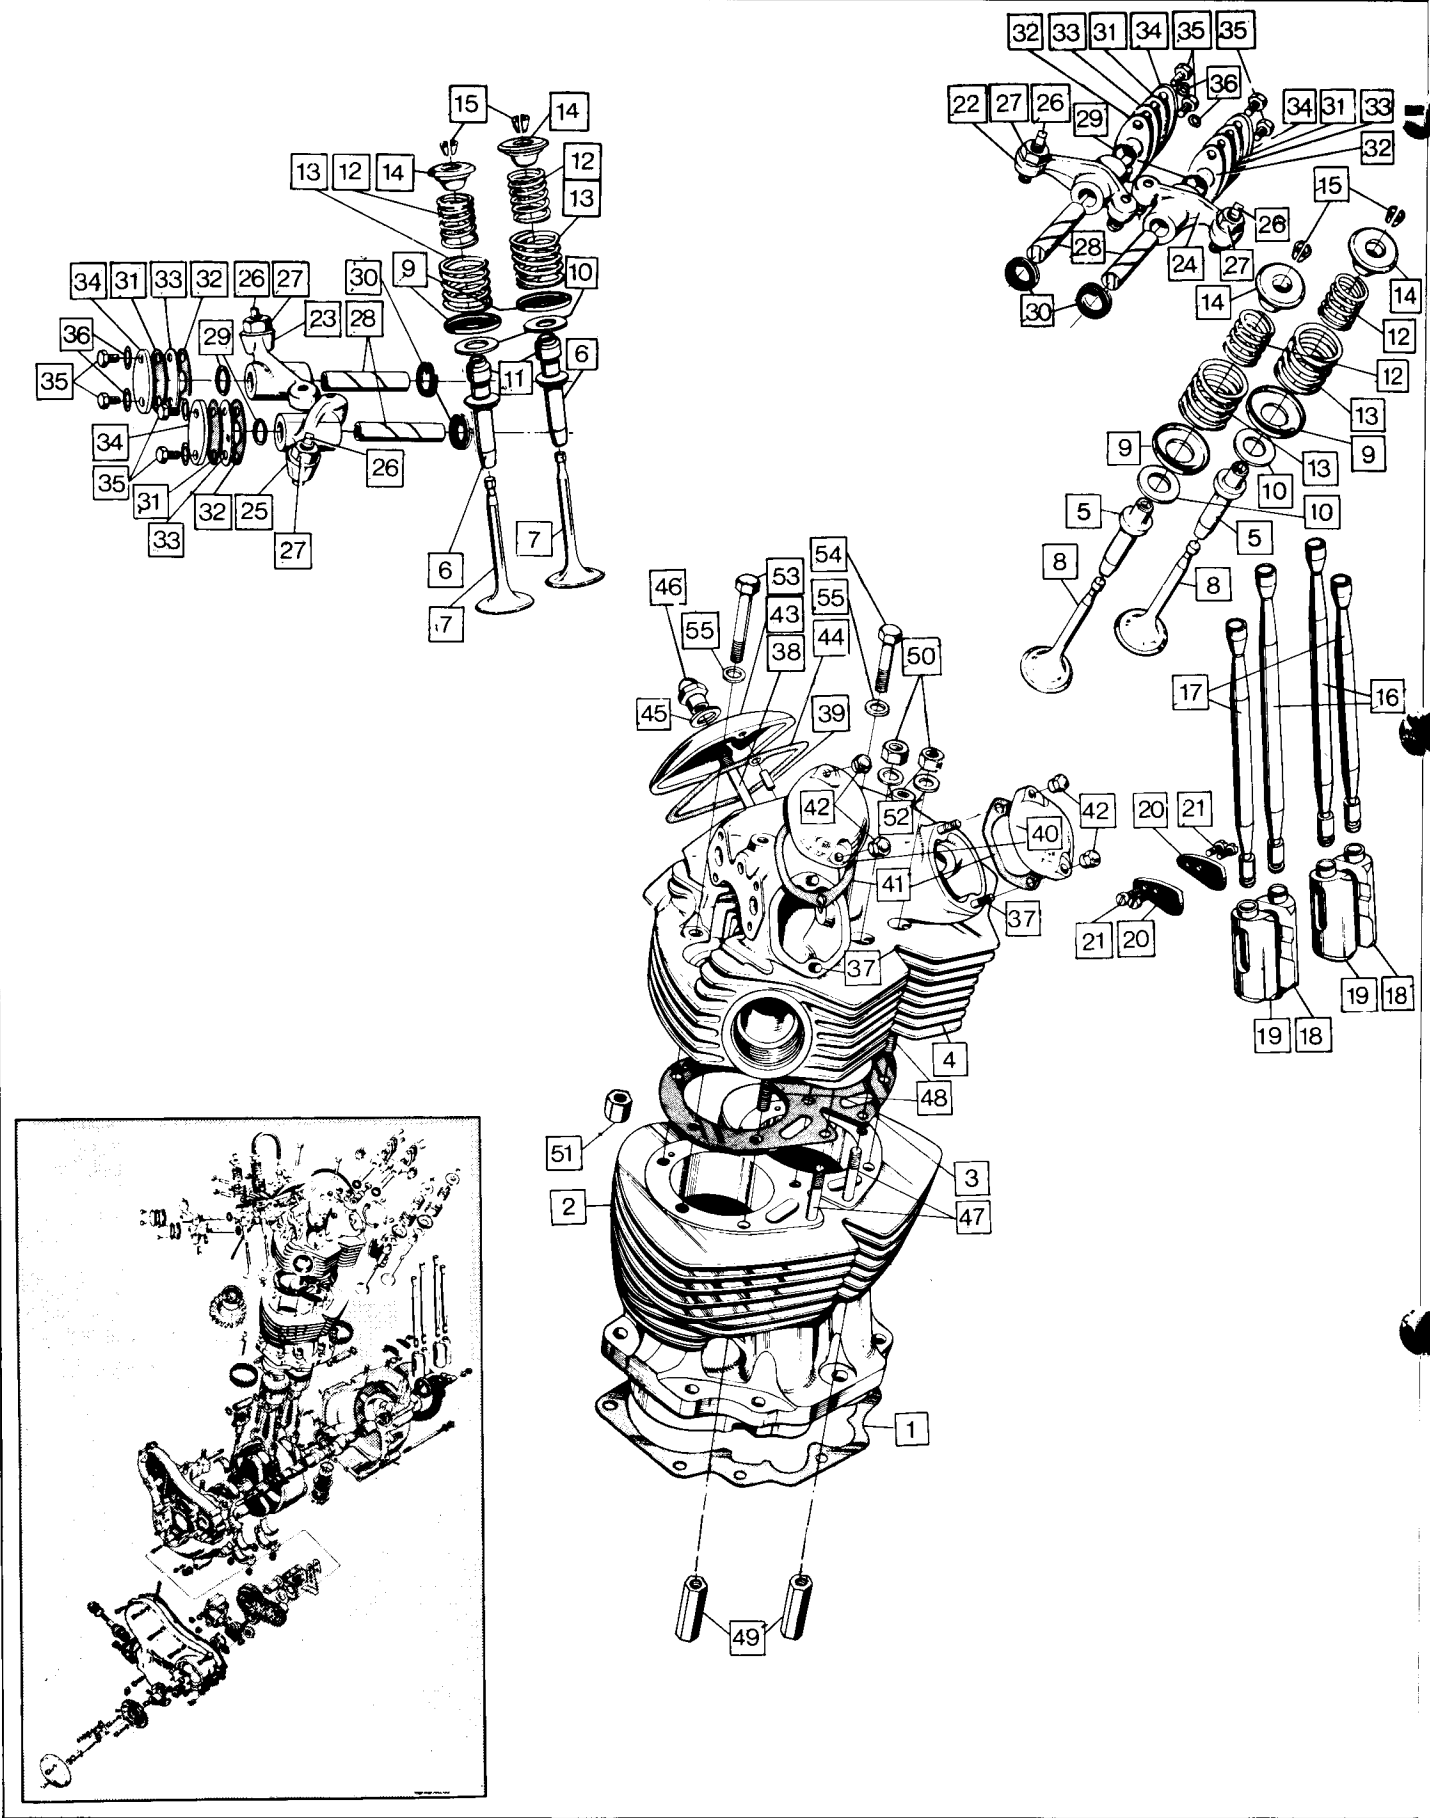

Engine: Cylinder, Cylinder Head and Fittings

Engine: Cylinder, Cylinder Head and Fittings

Plate No.	Part No.	Description	Qty.	Bin No.	Price
1	NM.24249	Cylinder Base Gasket	1	.....	.....
2	061705	Cylinder Standard (Silver)	1	.....	.....
2A	062674	Cylinder Combat (Black)	1	.....	.....
3	060400	Cylinder Head Gasket	1	.....	.....
4	060988	Cylinder Head (c/w guides) Standard	1	.....	.....
4A	063327	Cylinder Head (c/w guides) Combat	1	.....	.....
5	NMT2011	*Valve Guide Exhaust	1	.....	.....
6	062725	*Valve Guide Inlet	2	.....	.....
7	063282	Valve Exhaust	2	.....	.....
8	063283	Valve Inlet	2	.....	.....
9	NMT2073	Valve Spring Seat	4	.....	.....
10	NM.23392	Valve Spring Heat Insulator (2 only on Combat at exhaust position)	4	.....	.....
11	062726	Valve Stem Seal	2	.....	.....
12	NM.22839	Valve Spring Inner	4	.....	.....
13	NM.22838	Valve Spring Outer	4	.....	.....
14	NMT186	Valve Collar	4	.....	.....
15	NMT187	Valve Split Collet	4 Pairs	.....	.....
16	NM.25515	Inlet pushrod complete	2	.....	.....
17	NM.25516	Pushrod Exhaust complete	2	.....	.....
18	NM.22771	Tappet L.H.	2	.....	.....
19	NM.22772	Tappet R.H.	2	.....	.....
20	063092	Tappet Locating Plate	2	.....	.....
21	NMT2143	Tappet Locating Plate Screw	4	.....	.....
22	062473	Rocker Inlet L.H. with ball end, less adjuster and nut	1	.....	.....
23	062471	Rocker Inlet R.H. with ball end, less adjuster and nut	1	.....	.....
24	062474	Rocker Exhaust L.H. with ball end, less adjuster and nut	1	.....	.....
25	062472	Rocker Exhaust R.H. with ball end, less adjuster and nut	1	.....	.....
26	NMT2074	Rocker Adjuster	4	.....	.....
27	NMT232	Rocker Adjuster Nut	4	.....	.....
28	NM.25350	Rocker Spindle	4	.....	.....
29	NM.18102	Rocker Thrust Washer	4	.....	.....
30	NM.18103	Rocker Spring Washer	4	.....	.....
31	NMT2083	Rocker Plain Washer	4	.....	.....
32	NMT2240	Rocker Spindle Joint Washer	4	.....	.....
33	NMT2238	Rocker Spindle Lock Plate	4	.....	.....
34	NMT2239	Rocker Spindle Retaining Plate	4	.....	.....
35	063124	Rocker Spindle Retaining Bolt	8	.....	.....
36	063129	Washer (Copper)	8	.....	.....
37	NMT2252	Rocker Cover Stud - Front	4	.....	.....
38	NM.18033	Rocker Cover Stud - Rear	1	.....	.....
39	000579	Rocker Cover Dowel	1	.....	.....
40	NM.18093A	Rocker Cover - Front	2	.....	.....
41	NMT2088	Rocker Cover Gasket	2	.....	.....
42	NMT2085	Rocker Cover Nut	4	.....	.....
43	NM.18094A	Rocker Cover - Rear	1	.....	.....
44	NMT2084	Rocker Cover Gasket	1	.....	.....
45	NMT2082	Rocker Cover Stud Washer	1	.....	.....
46	NMT2162	Rocker Cover Stud Nut	1	.....	.....
47	NMT2161	Cylinder Head/Barrel Stud	2	.....	.....
48	NM.24389	Cylinder Head/Barrel Stud	3	.....	.....
49	NM.24260	Cylinder Head/Barrel Stud Nut	2	.....	.....
50	NMT2017	Cylinder Head/Barrel Stud Nut	2	.....	.....
51	NM.24250	Cylinder Head/Barrel Stud Nut	1	.....	.....
52	000011	Cylinder Head/Barrel Stud Washer	2	.....	.....
53	060401	Cylinder Head/Barrel Bolt	4	.....	.....
54	NM.25313	Cylinder Head/Barrel Bolt short	1	.....	.....
55	016213	Cylinder Head/Barrel Stud Washer	5	.....	.....

*For oversizes see preface pages