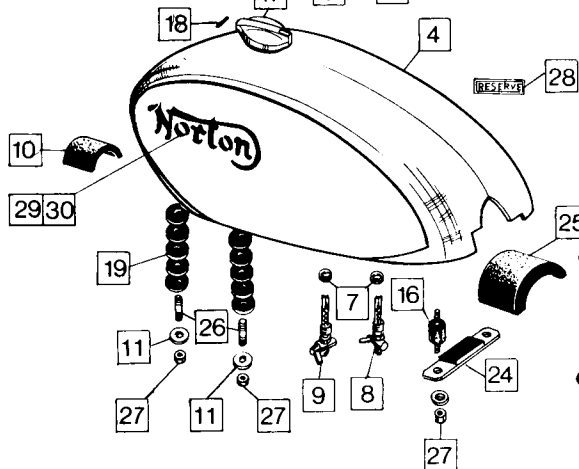

Gas Tanks

Plate No.	Part No.	Description	Qty.	Bin No.	Price
GLASS FIBRE GAS TANKS					
1	062025/8	*Tank, Fastback, British Racing Green	1	.....	.....
1	062025/7	*Tank, Fastback, Solid Signal Red	1	.....	.....
1	062025/4	*Tank, Fastback, Fireflake Royal Blue	1	.....	.....
1	062025/2	*Tank, Fastback, Fireflake Golden Bronze	1	.....	.....
2	062026/4	*Tank, Roadster, Fireflake Royal Blue	1	.....	.....
2	062026/6	*Tank, Roadster, Solid Canary Yellow	1	.....	.....
2	062026/7	*Tank, Roadster, Solid Signal Red	1	.....	.....
2	062026/9	*Tank, Roadster, Black with lining	1	.....	.....
2	062026/10	*Tank, Roadster, Solid Signal Orange	1	.....	.....
2	062026/2	*Tank, Roadster, Fireflake Golden Bronze	1	.....	.....
2	062026/3	*Tank, Roadster, Fireflake Roman Purple	1	.....	.....
3	062371/6	*Tank, Hirider, Solid Canary Yellow	1	.....	.....
3	062371/11	*Tank, Hirider, Solid Tangerine	1	.....	.....
4	063173/9	*Tank, Interstate, Black/Gold lining	1	.....	.....
4	063173/14	*Tank, Intersate, Blue/Silver lining	1	.....	.....
*All the above are less decals					
STEEL GAS TANKS					
2A	062701/4	*Tank, Roadster, Fireflake Royal Blue	1	.....	.....
2A	062701/6	*Tank, Roadster, Solid Canary Yellow	1	.....	.....
2A	062701/7	*Tank, Roadster, Solid Signal Red	1	.....	.....
2A	062701/9	*Tank, Roadster, Black with lining	1	.....	.....
2A	062701/10	*Tank, Roadster, Solid Signal Orange	1	.....	.....
2A	063156/2	*Tank, Roadster, Fireflake Golden Bronze	1	.....	.....
2A	063156/3	*Tank, Roadster, Fireflake Roman Purple	1	.....	.....
4A	063394/9	*Tank, Interstate, Black/Gold lining	1	.....	.....
4A	063394/14	*Tank, Interstate, Blue/Silver lining	1	.....	.....
4A	063394/15	*Tank, Interstate, Red	1	.....	.....
5	061764/1	*Tank, Interpol, White (with recess)	1	.....	.....
6	062224/1	*Tank, Interpol, Black (with top pommels)	1	.....	.....
*All the above are less decals and fittings					
GAS TANK FITTINGS					
7	000183	Tap Washer	2	.....	.....
8	031746	Tap Reserve	1	.....	.....
9	033155	Tap	1	.....	.....
10	026359	Thin Rubber	1	.....	.....
11	014999	Washer	2	.....	.....
12	060498	Ring, Tank Fixing	1	.....	.....
13	013325	Filler Cap - Interpol Models	1	.....	.....
14	060797	Nyloc Nut	2	.....	.....
15	062567	Thick Rubber	1	.....	.....
16	060622	Mounting	2	.....	.....
17	060681	Filler Cap - all except Interpol	1	.....	.....
18	060882	Pin, Filler Cap - all except Interpol	1	.....	.....
19	060648	Front Rubber	8 or 12	.....	.....
20	060359	Rear Bolt	2	.....	.....
21	000011	Washer	2	.....	.....
22	062367	Strap, Hi-Rider Model	1	.....	.....
23	063121	Fixing Strap. Steel Tanks	1	.....	.....
24	063239	Fixing Strap. Interstate	1	.....	.....
25	063204	Thick Rubber	1	.....	.....
26	063215	Stud, Tank Fixing	2	.....	.....
27	063123	Nut, Nyloc	4	.....	.....
DECALS					
28	009195	Decal "Reserve"	1	.....	.....
29	062021	Decal "Norton" Gold/Black Edge	2	.....	.....
30	062022	Decal "Norton" All Black	2	.....	.....
31	063179	Decal "Norton" Silver/Black Edge	2	.....	.....