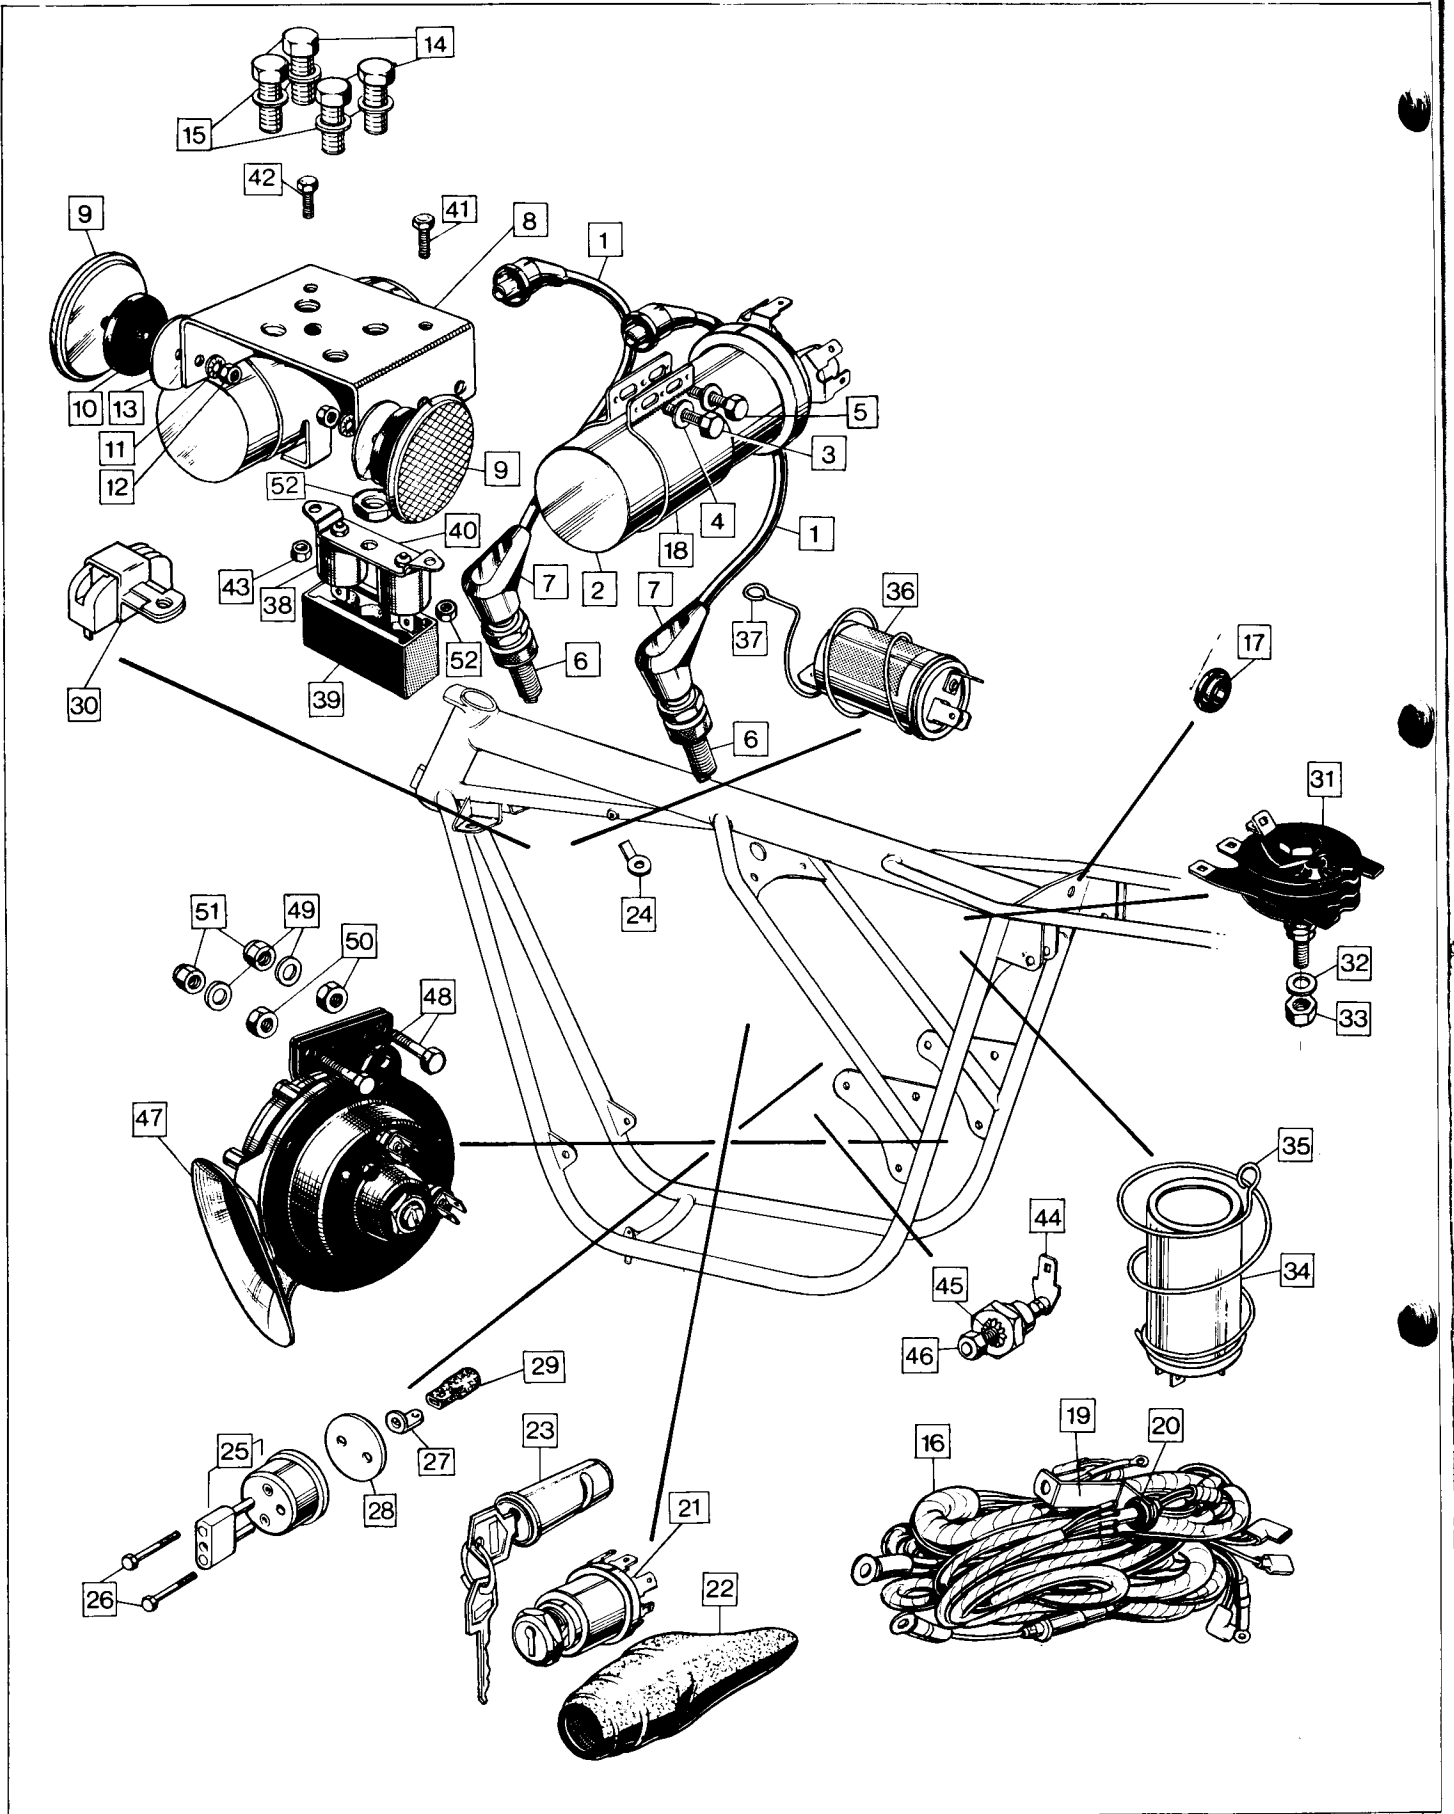

Basic Electrical Components

Basic Electrical Components **25**

Plate No.	Part No.	Description	Qty.	Bin No.	Price
1	062263	Lead H.T.	2	.....	.....
2	45222A	Coil with Bracket (Lucas Type 17M6)	2	.....	.....
3	NV22473	Screw	2	.....	.....
4	000012	Washer	4	.....	.....
5	NV25607	Bolt	2	.....	.....
6	062348	Spark Plug N7Y	2	.....	.....
7	032221	Plug Cap	2	.....	.....
8	062577	Bracket Coil	1	.....	.....
9	57183A	Reflector, Amber	2	.....	.....
10	060648	Rubber	2	.....	.....
11	22401	Washer	2	.....	.....
12	M1002/15E	Nut	2	.....	.....
13	014999	Large Plain Washer	2	.....	.....
14	060865	Bolt	4	.....	.....
15	000012	Washer	4	.....	.....
16	54960723	Wiring Harness	1	.....	.....
17	019490	Grommet	1	.....	.....
18	54419974	Clip	1	.....	.....
19	060693	Bracket, Stop Light Lead	1	.....	.....
20	NM.18285	Grommet	2	.....	.....
21	39784	Switch, Master	1	.....	.....
22	062061	Ignition Switch Cover	1	.....	.....
23	033044	Lock complete with Keys	1	.....	.....
24	062259	Blade	1	.....	.....
25	062666	Plug/Socket	1	.....	.....
26	062722	Screw	2	.....	.....
27	063041	Terminal, Accessory Socket	1	.....	.....
28	063025	Insulating Washer	1	.....	.....
29	063147	Terminal Sleeve	2	.....	.....
30	47225A	Resistor, Ballast	1	.....	.....
31	49072	Rectifier	1	.....	.....
32	000012	Washer	1	.....	.....
33	033057	Nut	1	.....	.....
34	54170009	Capacitor 2MC	1	.....	.....
35	54483155	Spring	1	.....	.....
36	38706A	Warning Light Assimilator	1	.....	.....
37	062055	Spring	1	.....	.....
38	54420128	Capacitor	2	.....	.....
39	54418528	Cover	1	.....	.....
40	54418526	Base Plate	1	.....	.....
41	25607	Screw	1	.....	.....
42	NV22473	Screw	1	.....	.....
43	NM.22061	Nut	2	.....	.....
44	49345	Zener Diode	1	.....	.....
45	015306	Washer	5	.....	.....
46	033057	Nut	1	.....	.....
47	54068152	Horn	1	.....	.....
48	060652	Bolt Horn	2	.....	.....
49	000012	Plain Washer	2	.....	.....
50	033057	Nut	2	.....	.....
51	062240	Nut	2	.....	.....
52	033057	Nut	1	.....	.....