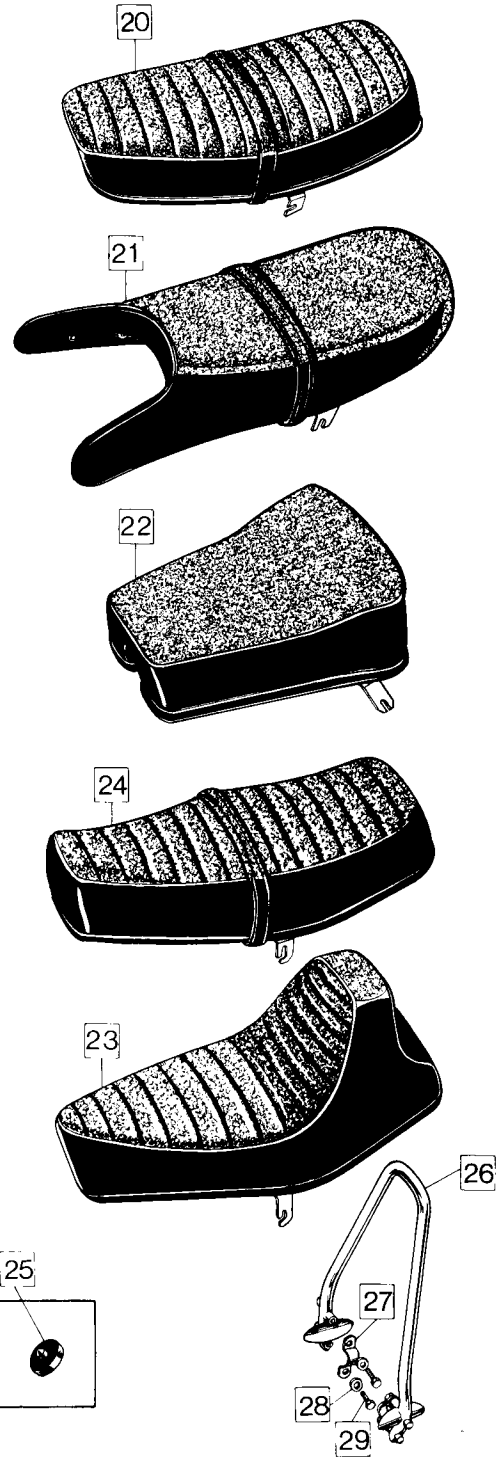

Front Fenders, Number Plate and Seats

Front Fenders, Number Plate and Seats **22**

Plate No.	Part No.	Description	Qty.	Bin No.	Price
FRONT FENDER – FASTBACK, FASTBACK L.R., ROADSTER, HI-RIDER, BLACK INTERPOL					
1	062328/1	Front Fender, Chrome	1	.....	.....
2	062323/1	Fender Stay	2	.....	.....
FRONT FENDER – WHITE INTERPOL					
3	062328/2	Front Fender, painted	1	.....	.....
4	062323/2	Fender Stay	2	.....	.....
FRONT FENDER – INTERSTATE					
5	063175	Front Fender, Stainless Steel	1	.....	.....
6	062323/1	Fender Stay	2	.....	.....
FENDER FITTINGS – COMMON TO ALL MODELS					
7	000039	Plain Washer	10	.....	.....
8	000190	Serrated Washer	5	.....	.....
9	060677	Bolt	5	.....	.....
10	060678	Nut	5	.....	.....
11	060357	Bolt	4	.....	.....
12	000011	Plain Washer	4	.....	.....
FRONT NUMBER PLATE (For certain markets as required)					
13	011835	Number Plate	1	.....	.....
14	011836	Stanchion	2	.....	.....
15	NM.18755	Bead	1	.....	.....
16	NMT2221	Washer	2	.....	.....
17	000861	Screw	2	.....	.....
18	000012	Washer	2	.....	.....
19	000005	Nut	1	.....	.....
SEATS					
20	061766	Seat - Roadster	1	.....	.....
21	060501	Seat - Fastback	1	.....	.....
22	061770	Seat - Interpol	1	.....	.....
23	062390	Seat - Hi-Rider	1	.....	.....
24	063183	Seat Interstate	1	.....	.....
25	NM.21852	Seat Buffer	AR	.....	.....
HI-RIDER GRAB RAIL					
26	062374	Grab Rail	1	.....	.....
27	062379	Clip	2	.....	.....
28	NM.25592	Washer	4	.....	.....
29	061798	Screw	4	.....	.....