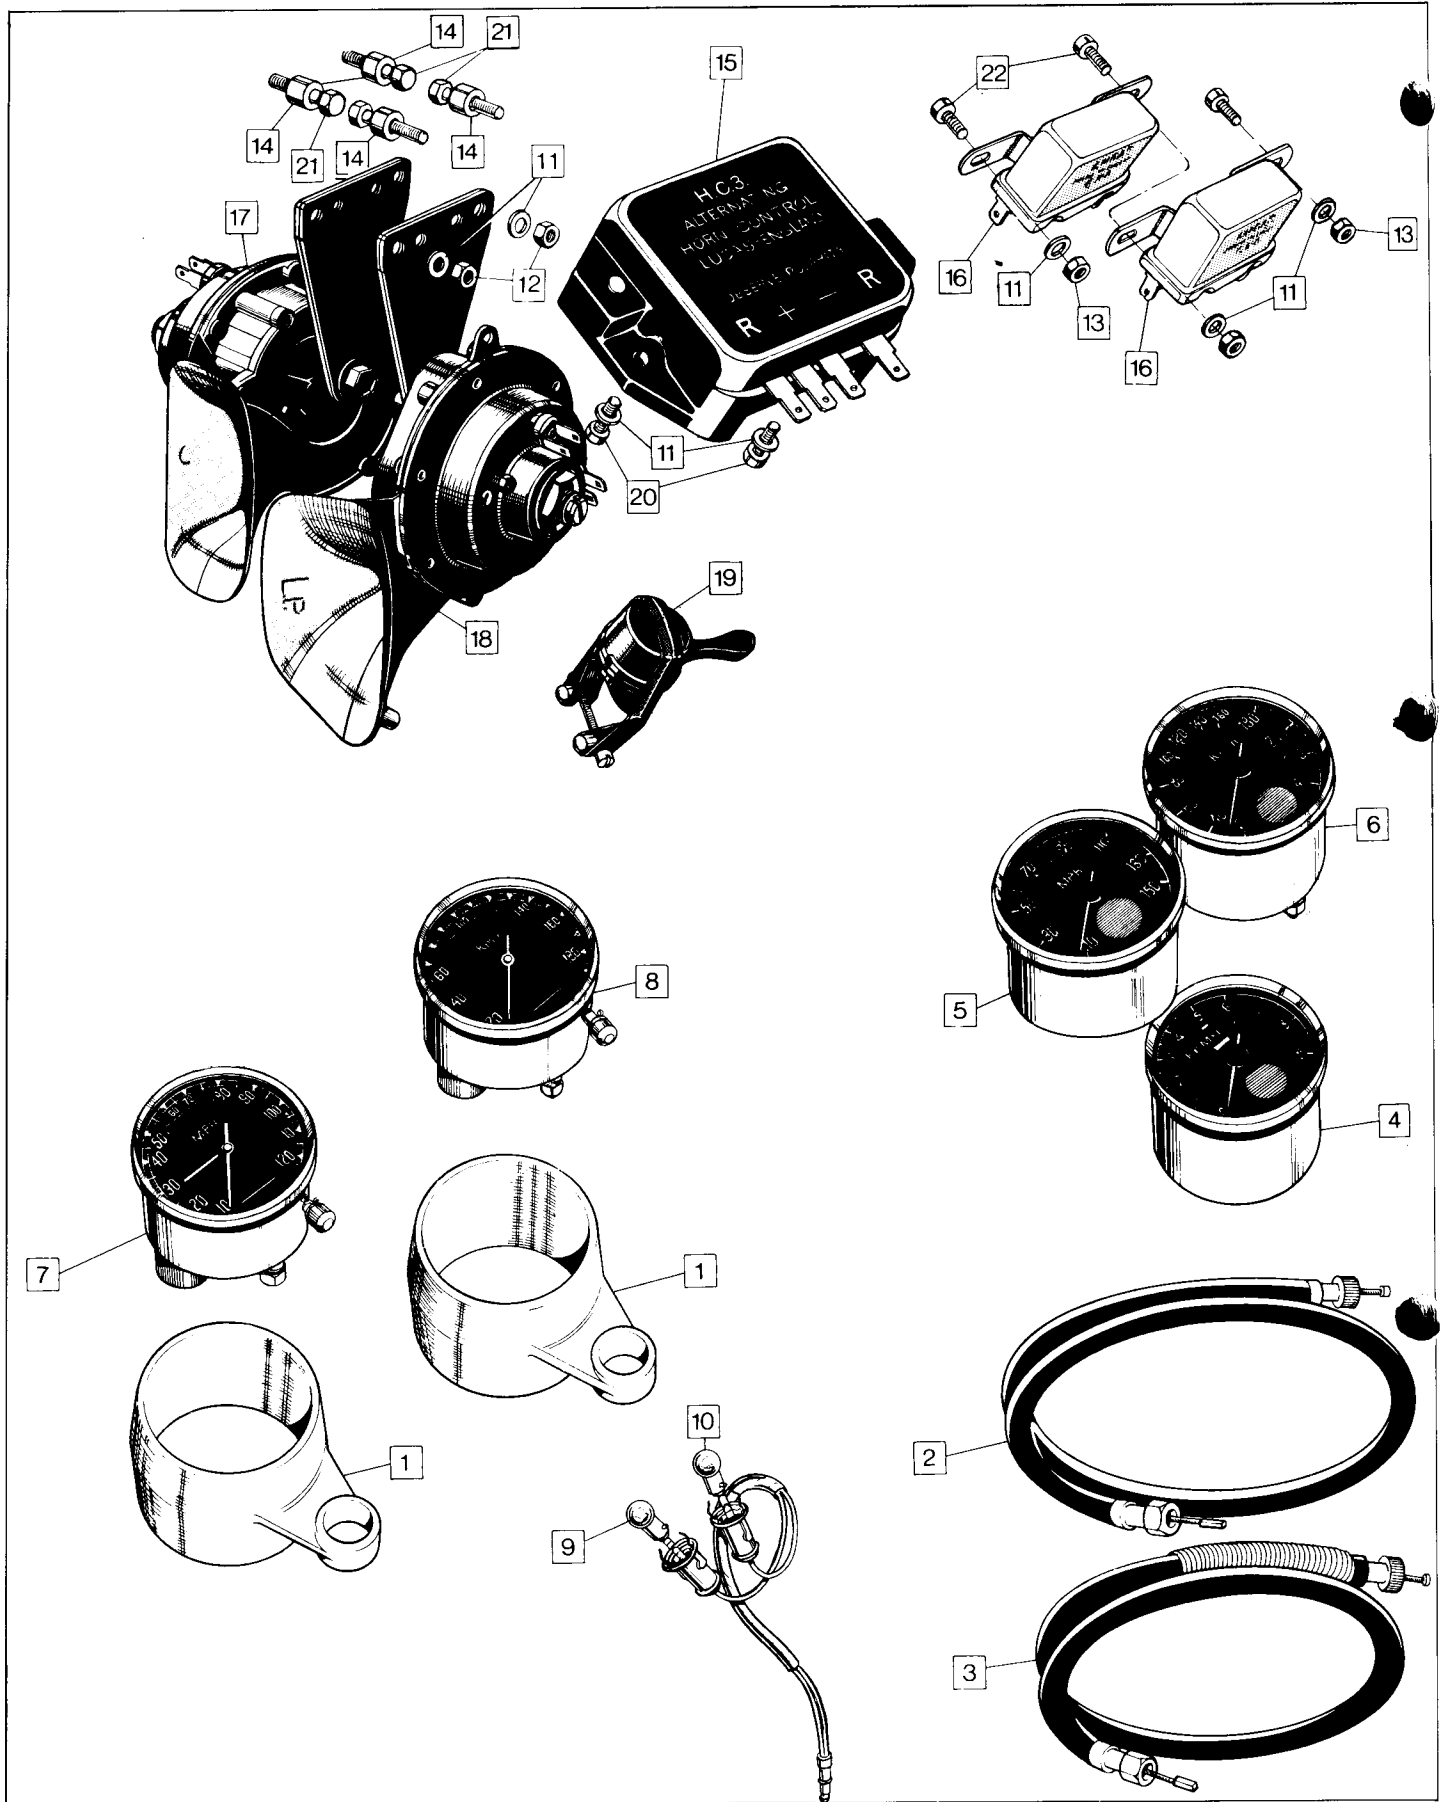

Batteries, Battery Tray, Direction Indicators

Batteries, Battery Tray, Direction Indicators **27**

Plate No.	Part No.	Description	Qty.	Bin No.	Price
BATTERY – ALL MODELS EXCEPT INTERPOL					
1	54027029	Battery PUZ5A	1
2	061662	Strap	2
3	061667	Crossbar	1
4	061659	Rubber	1
5	063227	Breather Tube	1
BATTERY – INTERPOL					
6	54027410	Battery SCZ7E	2
7	061655	Rubber	2
8	061660	Rubber	1
9	061661	Strap	2
10	061668	Crossbar	1
BATTERY TRAY – ALL MODELS					
11	062557	Tray Battery	1
12	060811	Grommet	1
DIRECTION INDICATORS					
13	062059	Indicator Lamp Mounting	4
14	062060	Lamp	4
15	54581638	Lens	4
16	54580322	Bulbholder Assembly	4
17	573832	Interior Assembly	4
18	382	Bulb	4
19	20948	Nut	2
20	26494	Washer	2
21	062045	Flasher Unit	1
22	062046	Mounting Bracket	1
23	060915	Bolt	1
24	060678	Nut	1
25	000039	Washer	2
26	062574	Link Lead (Front Flashers)	1