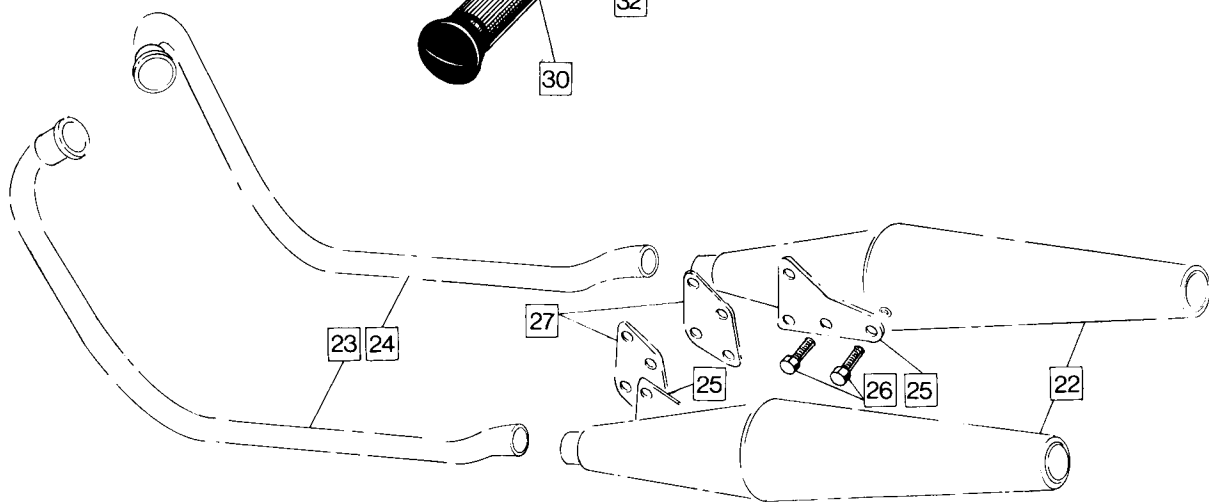

Exhausts, Mufflers, Mute, Passenger Footpegs

Exhausts, Mufflers, Mute, Passenger Footpegs

20

Plate No.	Part No.	Description	Qty.	Bin No.	Price
		EXHAUST SYSTEM – FASTBACK L.R. ROADSTER, HI-RIDER			
1	063375	Exhaust Pipe L.H.	1	.....	.....
2	063376	Exhaust Pipe R.H.	1	.....	.....
3	061720	Stay, Muffler	2	.....	.....
		EXHAUST SYSTEM COMMON PARTS			
4	0700106	Bolt U.N.	2	.....	.....
5	060029	Nut	4	.....	.....
6	060618	Bolt	2	.....	.....
7	061722	Footpeg Support Gusset	2	.....	.....
8	061978	Muffler	2	.....	.....
9	061328	Clip	2	.....	.....
10	062464	*Exhaust Lockring	2	.....	.....
11	063253	Washer (Corrugated)	2	.....	.....
12	062412	Tab Washer	2	.....	.....
13	NM18202	Washer	2	.....	.....
14	060348	Nut	6	.....	.....
15	000011	Washer	8	.....	.....
16	061721	Muffler Bracket	2	.....	.....
17	060622	Mounting Rubber	4	.....	.....
18	060863	Bolt	4	.....	.....
19	000010	Washer	10	.....	.....
20	060471	Mounting Plate Spacer	2	.....	.....
21	060779	Stud	4 (Not Interpol)	.....	.....
		EXHAUST SYSTEM – INTERPOL AND INTERSTATE			
		All parts as for Fastback except for items below			
22	063130	Muffler	2	.....	.....
23	063299	Exhaust Pipe L.H.	1	.....	.....
24	063240	Exhaust Pipe R.H.	1	.....	.....
25	063132	Muffler Bracket	2	.....	.....
26	22688/3	Muffler Bolt	4	.....	.....
27	063131	Muffler Bracket	2	.....	.....
		PASSENGER FOOTPEGS			
28	062006	Passenger Footpeg complete	2	.....	.....
29	0700267	Nut	1	.....	.....
30	042569	Rubber	1	.....	.....
31	060487	Lug	1	.....	.....
32	060616	Footpeg	1	.....	.....
33	061798	Bolt	1	.....	.....
		EXHAUST SYSTEM – MUTE			
34	061984	Muffler Mute	2	.....	.....
35	061987	Screw	2	.....	.....