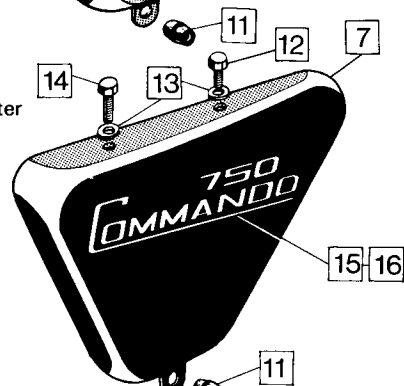

Commando 750 Roadster