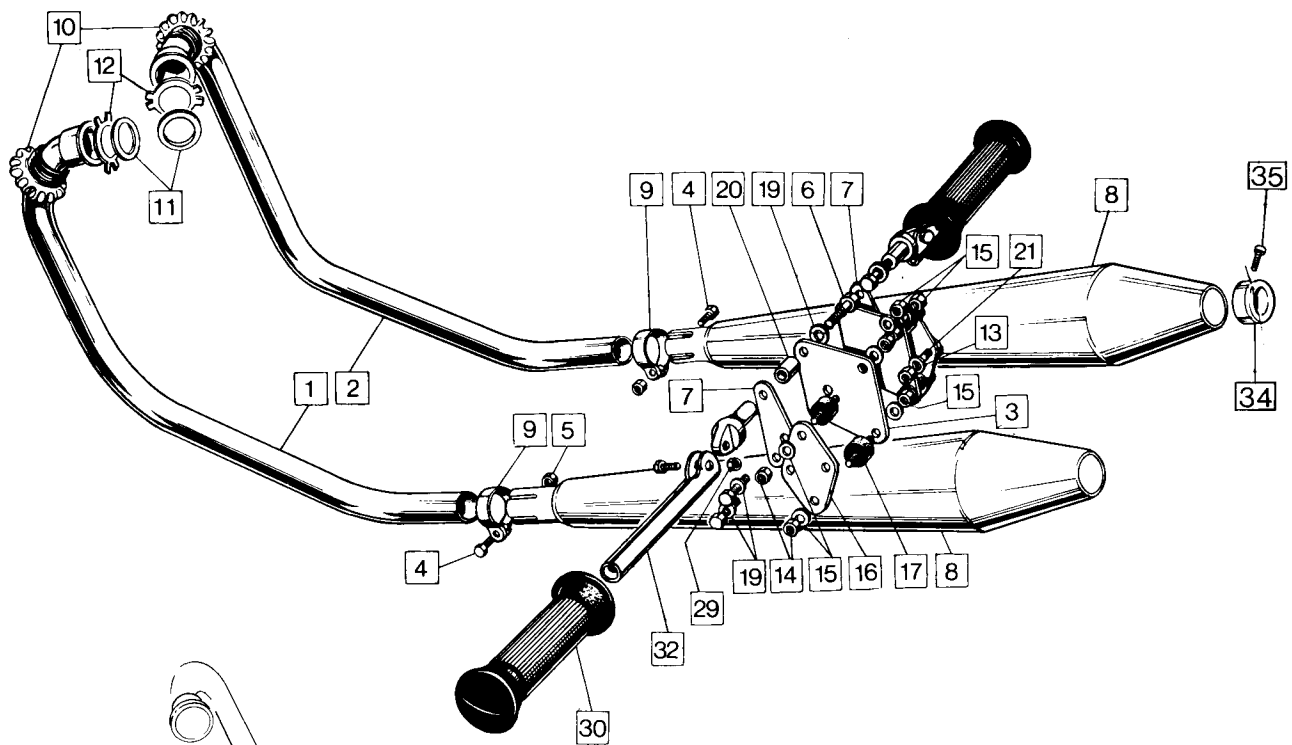

Exhausts, Mufflers, Mute, Passenger Footpegs

Exhausts, Mufflers, Mute, Passenger Footpegs

20

Plate No.	Part No.	Description	Qty.	Bin No.	Price
		EXHAUST SYSTEM – FASTBACK L.R. ROADSTER, HI-RIDER			
1	063375	Exhaust Pipe L.H.	1	.....	.....
2	063376	Exhaust Pipe R.H.	1	.....	.....
3	061720	Stay, Muffler	2	.....	.....
		EXHAUST SYSTEM COMMON PARTS			
4	0700106	Bolt U.N.	2	.....	.....
5	060029	Nut	4	.....	.....
6	060618	Bolt	2	.....	.....
7	061722	Footpeg Support Gusset	2	.....	.....
8	061978	Muffler	2	.....	.....
9	061328	Clip	2	.....	.....
10	062464	*Exhaust Lockring	2	.....	.....
11	063253	Washer (Corrugated)	2	.....	.....
12	062412	Tab Washer	2	.....	.....
13	NM18202	Washer	2	.....	.....
14	060348	Nut	6	.....	.....
15	000011	Washer	8	.....	.....
16	061721	Muffler Bracket	2	.....	.....
17	060622	Mounting Rubber	4	.....	.....
18	060863	Bolt	4	.....	.....
19	000010	Washer	10	.....	.....
20	060471	Mounting Plate Spacer	2	.....	.....
21	060779	Stud	4 (Not Interpol)	.....	.....
		EXHAUST SYSTEM – INTERPOL AND INTERSTATE			
		All parts as for Fastback except for items below			
22	063130	Muffler	2	.....	.....
23	063299	Exhaust Pipe L.H.	1	.....	.....
24	063240	Exhaust Pipe R.H.	1	.....	.....
25	063132	Muffler Bracket	2	.....	.....
26	22688/3	Muffler Bolt	4	.....	.....
27	063131	Muffler Bracket	2	.....	.....
		PASSENGER FOOTPEGS			
28	062006	Passenger Footpeg complete	2	.....	.....
29	0700267	Nut	1	.....	.....
30	042569	Rubber	1	.....	.....
31	060487	Lug	1	.....	.....
32	060616	Footpeg	1	.....	.....
33	061798	Bolt	1	.....	.....
		EXHAUST SYSTEM – MUTE			
34	061984	Muffler Mute	2	.....	.....
35	061987	Screw	2	.....	.....