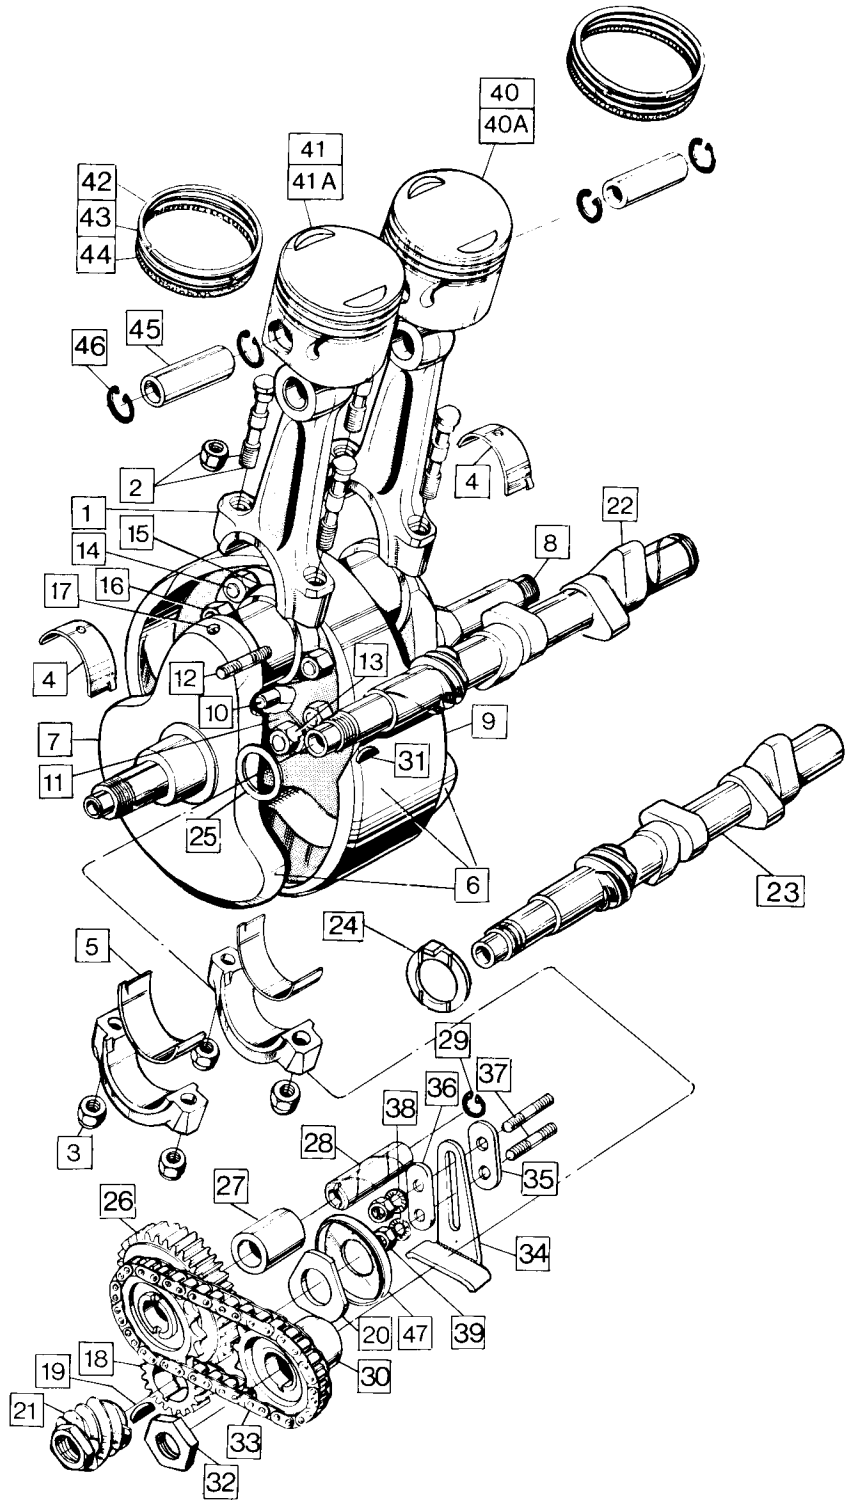

Engine: Crankshaft, Connecting Rods, Pistons, Camshaft, Timing Gear

Engine: Crankshaft, Connecting Rods, Pistons, Camshaft, Timing Gear

Plate No.	Part No.	Description	Qty.	Bin No.	Price
1	NM.25369	Connecting Rod with Cap	2	.....	.....
2	NM.23254	Connecting Rod Bolt	4	.....	.....
3	NM.23253	Connecting Rod Self Locking Nut	4	.....	.....
4	NM.25384	*Big End Shell Upper	2	.....	.....
5	NM.23255	*Big End Shell Lower	2	.....	.....
6	063106	Crankshaft Assembled	1	.....	.....
7	NM.23262	Crank-cheek T.S.	1	.....	.....
8	060542	Crank-cheek D.S.	1	.....	.....
9	060731	Flywheel	1	.....	.....
10	NMT2105	Dowel	1	.....	.....
11	NMT2032	Nut Retaining Plate	2	.....	.....
12	NMT2086	Crankshaft Stud	2	.....	.....
13	NMT2031	Crankshaft Stud Nut	4	.....	.....
14	NMT2033	Crankshaft Bolt	4	.....	.....
15	NMT2031	Crankshaft Bolt Nut	2	.....	.....
16	NM.23280	Crankshaft Bolt Nut	2	.....	.....
17	NME4591	Crankshaft Oilway Screw	1	.....	.....
18	NMT2035	Timing Pinion	1	.....	.....
19	000572	Timing Pinion Key	1	.....	.....
20	NMT.2007	Timing Pinion Back plate	1	.....	.....
21	NM.24732	Timing Pinion Nut (oil pump worm)	1	.....	.....
22	061084	Camshaft (Standard)	1	.....	.....
23	063536	Camshaft (Combat)	1	.....	.....
24	062601	Thrust Washer	1	.....	.....
25	061086	Camshaft Thrust Washer	2	.....	.....
26	061077	Intermediate Gear c/w Bush	1	.....	.....
27	061079	Intermediate Gear Bush	1	.....	.....
28	061078	Intermediate Gear Shaft	1	.....	.....
29	NM.17823	Intermediate Gear Shaft Circlip	1	.....	.....
30	061080	Camshaft Sprocket	1	.....	.....
31	000572	Camshaft Sprocket Key	1	.....	.....
32	NM.20732	Camshaft Sprocket Nut	1	.....	.....
33	NM.17806	Camshaft Chain	1	.....	.....
34	061094	Tensioner Slipper	1	.....	.....
35	NMT2218	Tensioner Backing Plate, Thin	1	.....	.....
36	NMT2218A	Tensioner Backing Plate, Thick	1	.....	.....
37	NMT247	Tensioner Stud	2	.....	.....
38	NM.18202	Tensioner Stud Washer	2	.....	.....
39	NME3231	Tensioner Stud Nut	2	.....	.....
40A	063348	(Piston complete L.H. Combat	1	.....	.....
40	063338	(Piston complete L.H. Standard	1	.....	.....
41A	063349	(Piston complete R.H. Combat	1	.....	.....
41	063339	(Piston complete R.H. Standard	1	.....	.....
42	†060952	*(Piston Ring Top - Chrome	2	.....	.....
43	†062262	(Piston Ring plain	2	.....	.....
44	†062461	(Piston Ring Scraper	2	.....	.....
45	060955	(Wrist Pin	2	.....	.....
46	NM.23276	Circlip	2	.....	.....
47	NMT2008	Sealing Washer, timing side bearing	1	.....	.....

*For oversizes/undersizes Refer preface

†Available only in sets. Refer preface