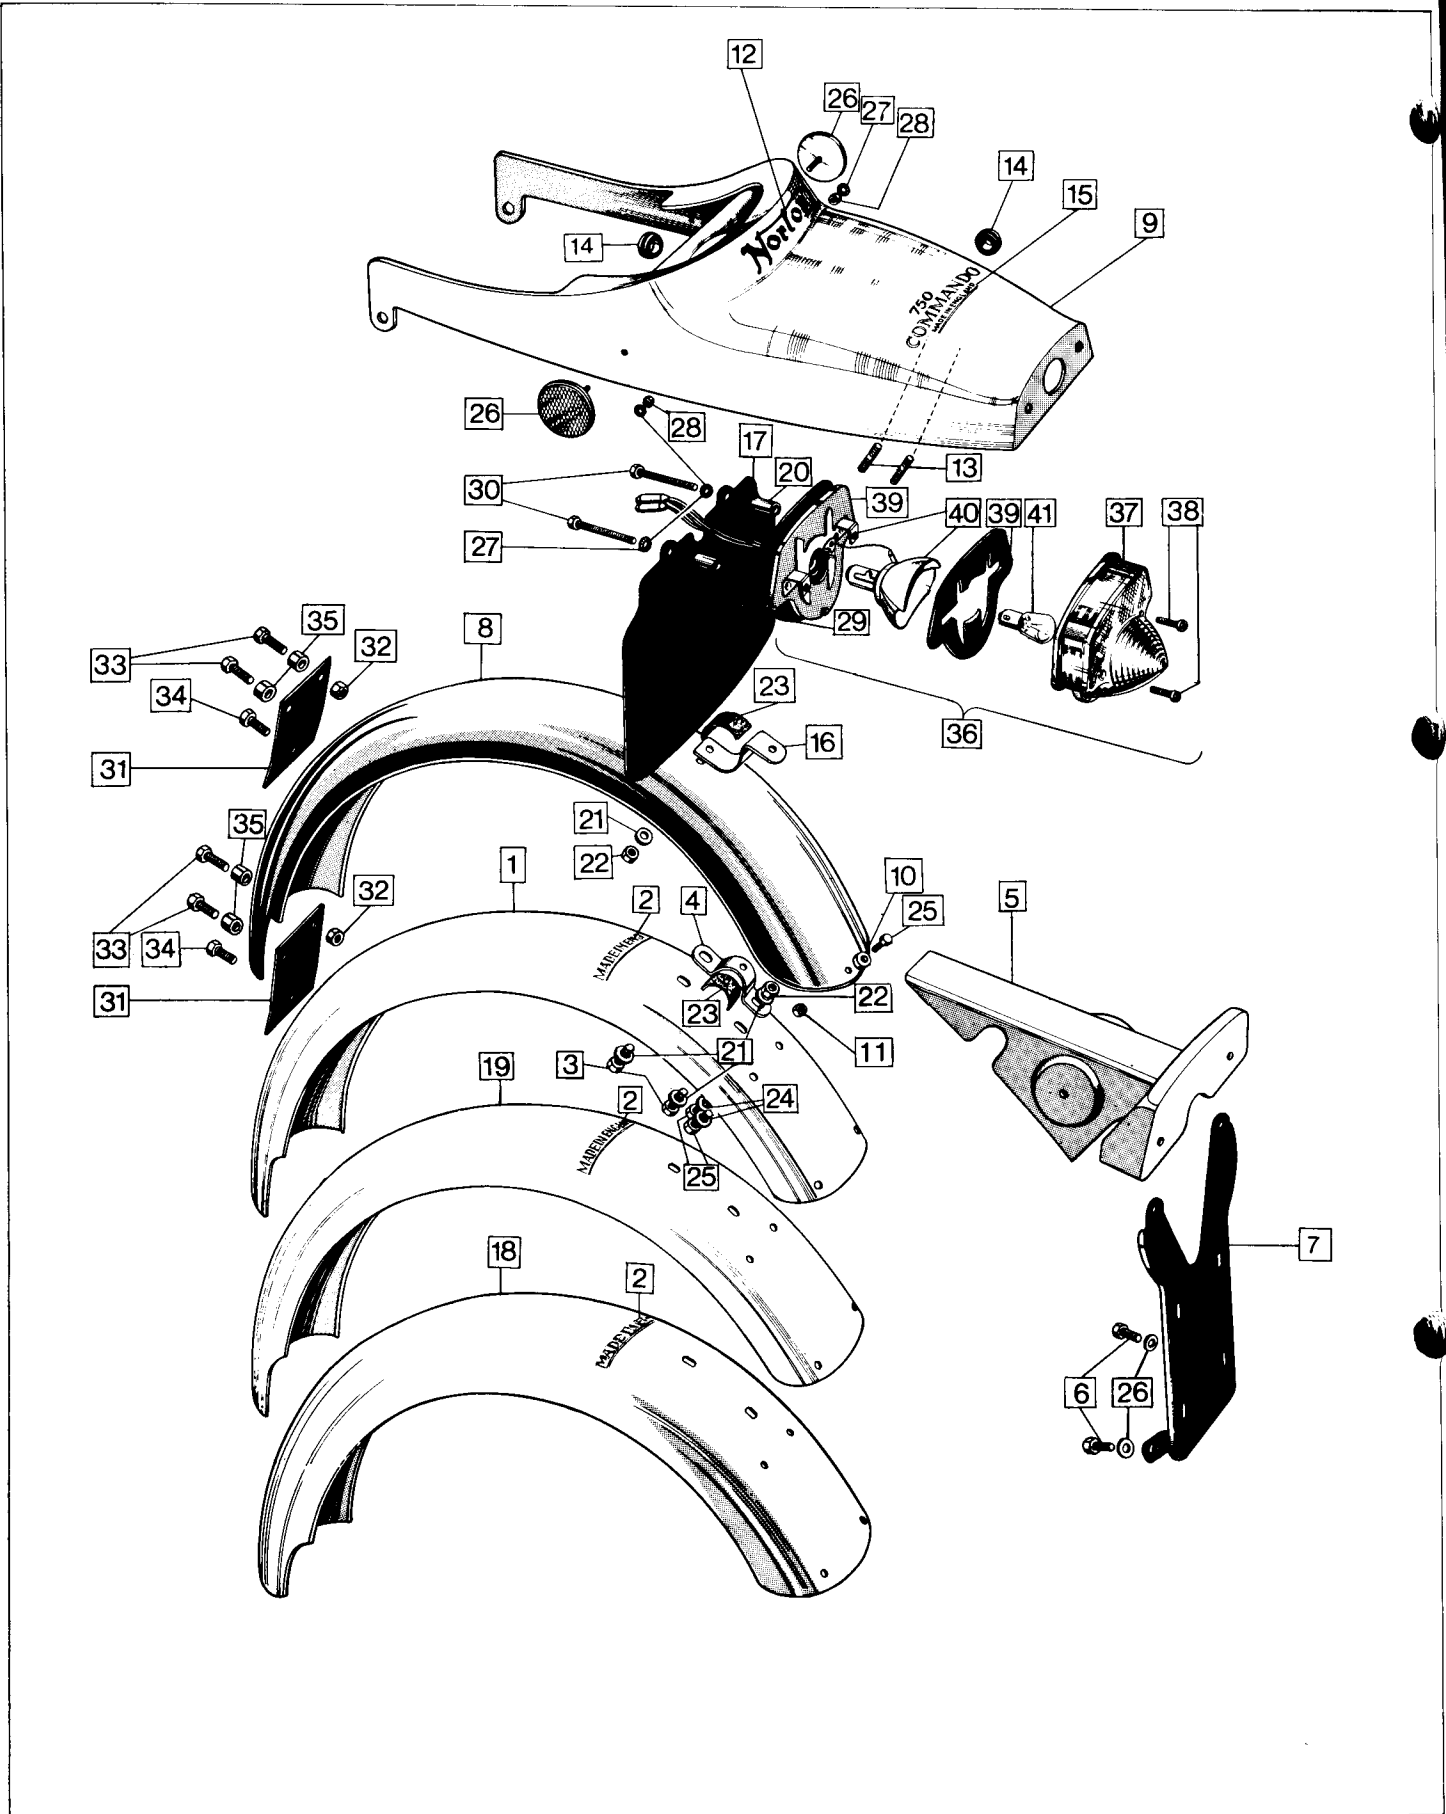

Rear Fenders, Tail Light and Tail Section

Rear Fenders, Tail Light and Tail Section **23**

Plate No.	Part No.	Description	Qty.	Bin No.	Price
REAR FENDER – ROADSTER/HI-RIDER/BLACK INTERPOL					
1	062172	Rear Fender (Chrome)	1	.....	.....
2	035073	Decal "Made in England"	1	.....	.....
3	060359	Bolt	2	.....	.....
4	061121	Clip	1	.....	.....
5	061122	Tail Light Fairing	1	.....	.....
6	060865	Bolt	2	.....	.....
7	062038	Support	1	.....	.....
REAR FENDER – FASTBACK					
8	062171	Rear Fender	1	.....	.....
9	062039/7	Tail, Solid Signal Red	1	.....	.....
9	062039/8	Tail, Solid British Racing Green	1	.....	.....
9	062039/4	Tail, FF Royal Blue	1	.....	.....
9	062039/2	Tail, FF Golden Bronze	1	.....	.....
	000178	Spacer	1	.....	.....
11	033057	Nut - Number Plate	1	.....	.....
12	035039	Decal "Norton"	1	.....	.....
13	060779	Stud	2	.....	.....
14	062594	Grommet	2	.....	.....
15	061044	Decal "750 Commando"	1	.....	.....
16	060506	Tail Section Bracket	1	.....	.....
17	062037	Number Plate	1	.....	.....
REAR FENDER – INTERSTATE (Fittings as Roadster)					
18	063188	Rear Fender (Stainless Steel)	1	.....	.....
REAR FENDER - WHITE INTERPOL (Fittings as Roadster)					
19	062172/1	Rear Fender	1	.....	.....
COMMON FITTINGS					
20	060643	Spacer	2	.....	.....
21	000011	Washer	3	.....	.....
22	060348	Nut	1	.....	.....
23	060504	Rubber	1	.....	.....
24	000012	Washer	4	.....	.....
25	060327	Bolt	2	.....	.....
26	575189	Rear Side Reflector (Red)	2	.....	.....
27	22401	Washer	4	.....	.....
28	1002/15E	Nut	2	.....	.....
29	060644	Cowl, Tail Lamp	1	.....	.....
30	060909	Screw	2	.....	.....
31	062169	Fender Stay Bracket	1	.....	.....
32	060029	Nut	1	.....	.....
33	060359	Bolt	1	.....	.....
34	060652	Bolt	2	.....	.....
35	062170	Spacer	2	.....	.....
TAIL LAMP - ALL MODELS					
36	56331	Rear Lamp	1	.....	.....
37	54577109	Lens and Window	1	.....	.....
38	144921	Screw, Lens Fixing	1	.....	.....
39	54571677	Gasket	1	.....	.....
40	54525286	Lamp Base Assembly with Gasket and Bulbholder	1	.....	.....
41	380	Bulb	1	.....	.....