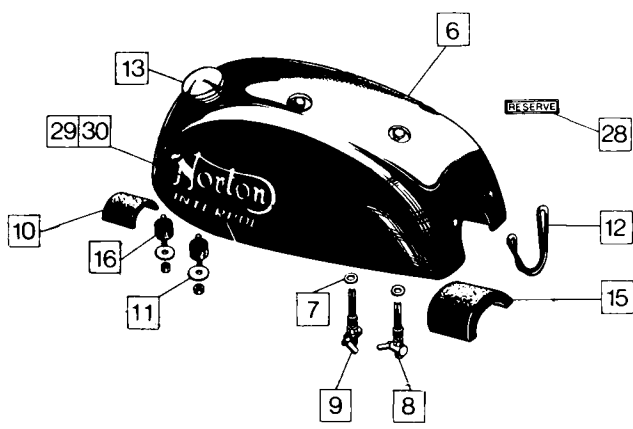

Gas Tanks

Plate No.	Part No.	Description	Qty.	Bin No.	Price
GLASS FIBRE GAS TANKS					
1	062025/8	*Tank, Fastback, British Racing Green	1	.....	.....
1	062025/7	*Tank, Fastback, Solid Signal Red	1	.....	.....
1	062025/4	*Tank, Fastback, Fireflake Royal Blue	1	.....	.....
1	062025/2	*Tank, Fastback, Fireflake Golden Bronze	1	.....	.....
2	062026/4	*Tank, Roadster, Fireflake Royal Blue	1	.....	.....
2	062026/6	*Tank, Roadster, Solid Canary Yellow	1	.....	.....
2	062026/7	*Tank, Roadster, Solid Signal Red	1	.....	.....
2	062026/9	*Tank, Roadster, Black with lining	1	.....	.....
2	062026/10	*Tank, Roadster, Solid Signal Orange	1	.....	.....
2	062026/2	*Tank, Roadster, Fireflake Golden Bronze	1	.....	.....
2	062026/3	*Tank, Roadster, Fireflake Roman Purple	1	.....	.....
3	062371/6	*Tank, Hirider, Solid Canary Yellow	1	.....	.....
3	062371/11	*Tank, Hirider, Solid Tangerine	1	.....	.....
4	063173/9	*Tank, Interstate, Black/Gold lining	1	.....	.....
4	063173/14	*Tank, Intersate, Blue/Silver lining	1	.....	.....
*All the above are less decals					
STEEL GAS TANKS					
2A	062701/4	*Tank, Roadster, Fireflake Royal Blue	1	.....	.....
2A	062701/6	*Tank, Roadster, Solid Canary Yellow	1	.....	.....
2A	062701/7	*Tank, Roadster, Solid Signal Red	1	.....	.....
2A	062701/9	*Tank, Roadster, Black with lining	1	.....	.....
2A	062701/10	*Tank, Roadster, Solid Signal Orange	1	.....	.....
2A	063156/2	*Tank, Roadster, Fireflake Golden Bronze	1	.....	.....
2A	063156/3	*Tank, Roadster, Fireflake Roman Purple	1	.....	.....
4A	063394/9	*Tank, Interstate, Black/Gold lining	1	.....	.....
4A	063394/14	*Tank, Interstate, Blue/Silver lining	1	.....	.....
4A	063394/15	*Tank, Interstate, Red	1	.....	.....
5	061764/1	*Tank, Interpol, White (with recess)	1	.....	.....
6	062224/1	*Tank, Interpol, Black (with top pommels)	1	.....	.....
*All the above are less decals and fittings					
GAS TANK FITTINGS					
7	000183	Tap Washer	2	.....	.....
8	031746	Tap Reserve	1	.....	.....
9	033155	Tap	1	.....	.....
10	026359	Thin Rubber	1	.....	.....
11	014999	Washer	2	.....	.....
12	060498	Ring, Tank Fixing	1	.....	.....
13	013325	Filler Cap - Interpol Models	1	.....	.....
14	060797	Nyloc Nut	2	.....	.....
15	062567	Thick Rubber	1	.....	.....
16	060622	Mounting	2	.....	.....
17	060681	Filler Cap - all except Interpol	1	.....	.....
18	060882	Pin, Filler Cap - all except Interpol	1	.....	.....
19	060648	Front Rubber	8 or 12	.....	.....
20	060359	Rear Bolt	2	.....	.....
21	000011	Washer	2	.....	.....
22	062367	Strap, Hi-Rider Model	1	.....	.....
23	063121	Fixing Strap. Steel Tanks	1	.....	.....
24	063239	Fixing Strap. Interstate	1	.....	.....
25	063204	Thick Rubber	1	.....	.....
26	063215	Stud, Tank Fixing	2	.....	.....
27	063123	Nut, Nyloc	4	.....	.....
DECALS					
28	009195	Decal "Reserve"	1	.....	.....
29	062021	Decal "Norton" Gold/Black Edge	2	.....	.....
30	062022	Decal "Norton" All Black	2	.....	.....
31	063179	Decal "Norton" Silver/Black Edge	2	.....	.....