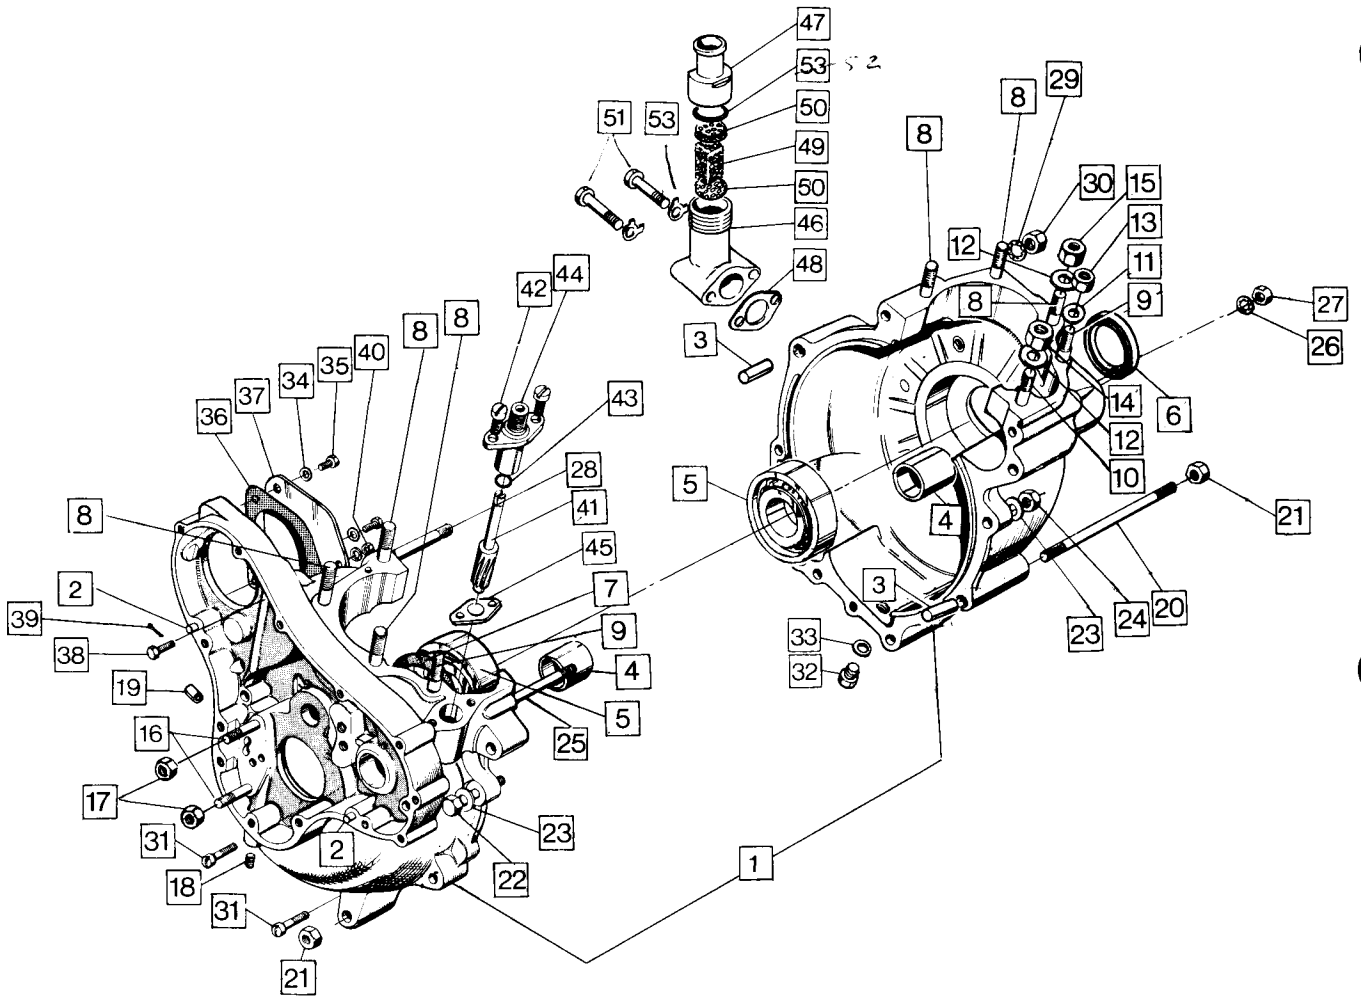

*For oversizes see preface pages

Engine: Contact Breaker, Timing Cover, Oil Pump, Oil Pressure Relief Valve

Engine: Contact Breaker, Timing Cover, Oil Pump, Oil Pressure Relief Valve

Plate No.	Part No.	Description	Qty.	Bin No.	Price
1	061073	Timing Cover	1
2	061092	Timing Cover Gasket	1
3	061102	Timing Cover Screw Long	1
4	061104	Timing Cover Screw Medium	7
5	061103	Timing Cover Screw Short	4
6	NME4591	Timing Cover Oilway Plug	1
7	54419097	Contact Breaker Plate Assembly	1
8	54419827	Contact Points Set	2
9	54419220	Contact Breaker Eccentric Screw	2
10	54419344	Auto Advance Mechanism	1
11	54415642	Auto Advance Spring Set	1
12	060720	Contact Breaker Cam Bolt	1
13	NMT2221	Contact Breaker Cam Washer, Plain	1
14	015306	Contact Breaker Cam Washer, Spring	1
15	061281	Contact Breaker Fixing Screw	2
16	029984	Contact Breaker Fixing Screw Washer	2
17	061093	Contact Breaker Lead Seal	1
18	034053	Contact Breaker Oil Seal	1
19	061087	Contact Breaker Cover	1
20	061105	Contact Breaker Cover Screw	2
21	048023	Oil Seal (in timing cover)	1
22	048079	Oil Seal Circlip	1
23	063037	Oil Pump complete	1
24	NM.15512	Oil Pump Cover Screw	4
25	NM.24733	Oil Pump Worm Gear	1
26	062609	Oil Pump Worm Gear Key	1
27	063024	Oil Pump Worm Gear Nut	1
28	NMT272	Feed Bush Sealing Washer	1
29	NMT2059A	Oil Pressure Relief Valve Body	1
30	NMT2054	Oil Pressure Relief Piston	1
31	NMT2061	Oil Pressure Relief Spring	1
32	NM.15404	Oil Pressure Relief Shim	5
33	NMT2058	Oil Pressure Relief Union Washer	1
34	NMT2057	Oil Pressure Relief Union Nut Washer	1
35	NMT2060	Oil Pressure Relief Body Nut	1
36	062168	Rocker Feed Pipe	1
37	NM.18101	Banjo Bolt	3
38	NMT1084	Fibre Washer	6